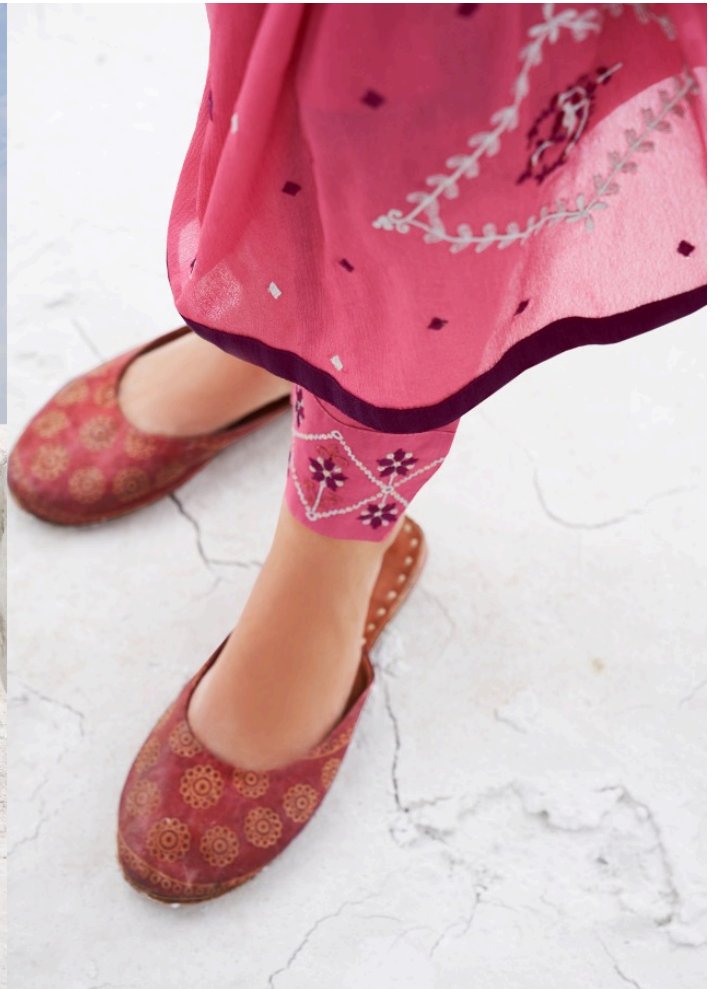

THE GLORY TOUCH