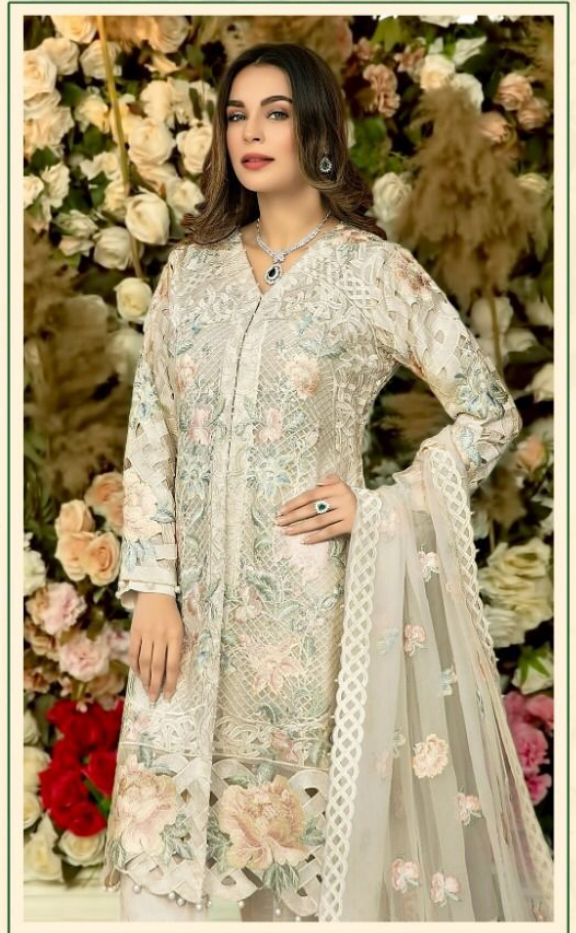

TOP :- FOX GEORGETTE
DUPATTA:- NET
BOTTOM/INNER :- SANTOON

S-264

three[®]
FABBS

TOP :- FOX GEORGETTE
DUPATTA:- NET
BOTTOM/INNER :- SANTOON

S-264

Net Emb
Dupatta

Emb Sleeves

Heavy Emb Front