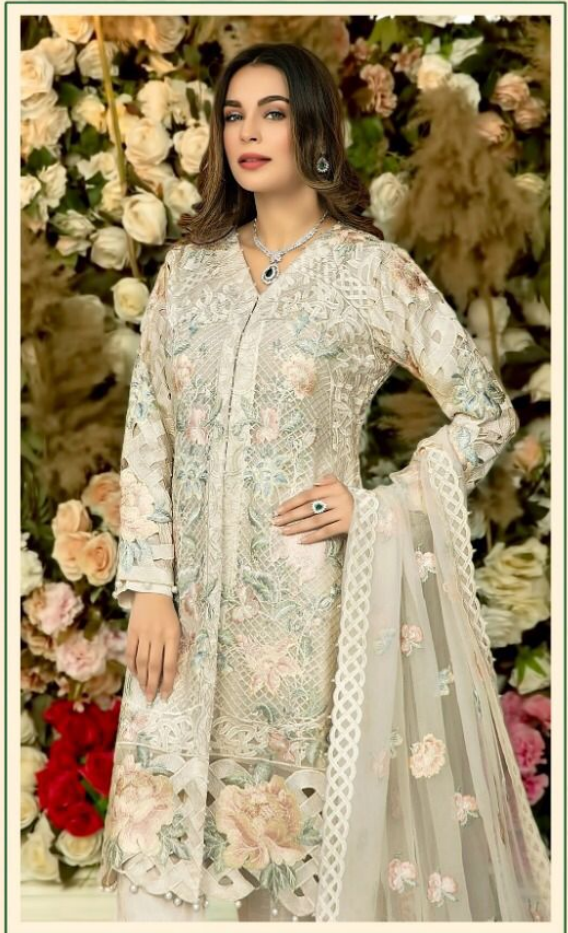

Three[®]
FABS

TOP :- FOX GEORGETTE
DUPATTA:- NET
BOTTOM/INNER :- SANTOON

S-264

three[®]
FABRS

TOP :- FOX GEORGETTE
DUPATTA:- NET
BOTTOM/INNER :- SANTOON

S-264

Net Emb
Dupatta

Emb Sleeves

Heavy Emb Front

Patch

Bottom