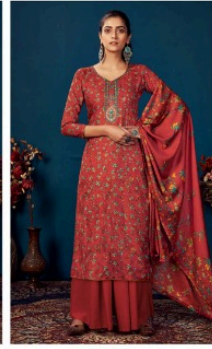

 **Zulfat**[®]
Designer Suits

Siyahi

Zulfat
DESIGNER
WOMEN'S WEAR

STYLUS BEAUTY

SHADES TOUCH

360-001

360-002

360-003

360-004

360-005

360-006

360-007

360-008

360-009

360-010

 **Zulfat**[®]
 Designer Suits
Siyahi