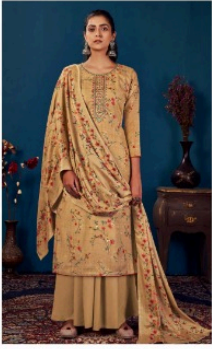

 **Zulfat**[®]
Designer Suits

Siyahi

Zulfat
DESIGNER
WOMEN'S WEAR

STYLUS BEAUTY

SHADES TOUCH

360-001

360-002

360-003

360-004

360-005

360-006

360-007

360-008

360-009

360-010

 **Zulfat**[®]
 Designer Suits
Siyahi