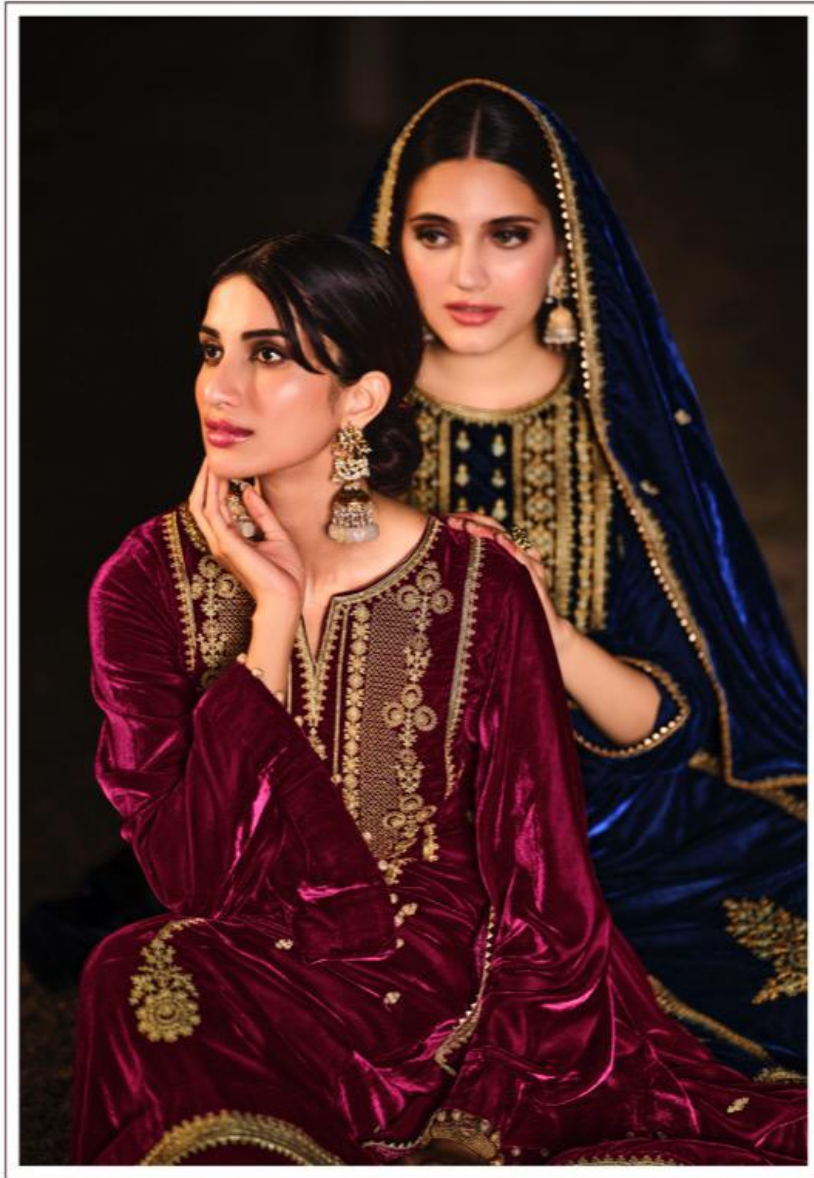

DEEPSY
suits

Khwaahish

DEEPSY
suits

Khwaahish

11301

11302

11304

11301

11302

11303

11304

DEEPSY
suits

Khwaahish

DESIGN NO.	PRICE	
11301	1899/-	:TOP: VELEVT WITH EMBROIDERY
11302	1899/-	:BOTTAM: VELEVT WITH EMBROIDERY
11303	1899/-	
11304	1899/-	:DUPATTA: VELEVT WITH EMBROIDERY
Total Pieces: 4		Total Amountt: 7596/-+GST