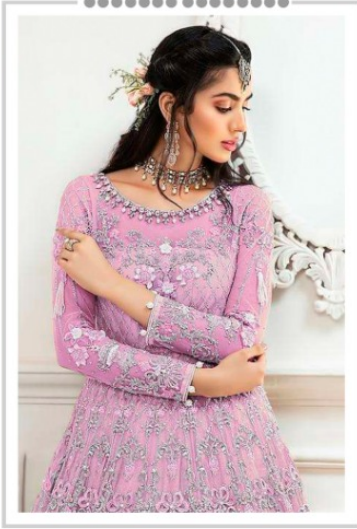

Ramsha®

#R-244-C

TOP- BUTTER FLY NET WITH HEAVY EMBROIDERY  
BOTTOM- DULL SANTOON  
DUPATTA - NET WITH HEAVY EMBROIDERY

Ramsha®

#R-244-A

TOP- BUTTER FLY NET WITH HEAVY EMBROIDERY  
BOTTOM- DULL SANTOON  
DUPATTA - NET WITH HEAVY EMBROIDERY

#R-244-B

**TOP-** BUTTER FLY NET WITH HEAVY EMBROIDERY  
**BOTTOM-** DULL SANTOON  
**DUPATTA -** NET WITH HEAVY EMBROIDERY

Ramsha®

#R-244-C

TOP- BUTTER FLY NET WITH HEAVY EMBROIDERY  
BOTTOM- DULL SANTOON  
DUPATTA - NET WITH HEAVY EMBROIDERY

Ramsha®

#R-244-D

TOP- BUTTER FLY NET WITH HEAVY EMBROIDERY  
BOTTOM- DULL SANTOON  
DUPATTA - NET WITH HEAVY EMBROIDERY

Ramsha®  
244 NX

#R-244-A

#R-244-B

#R-244-C

#R-244-D