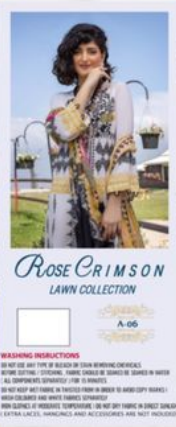

ROSE CRIMSON
LAWN COLLECTION

A-05