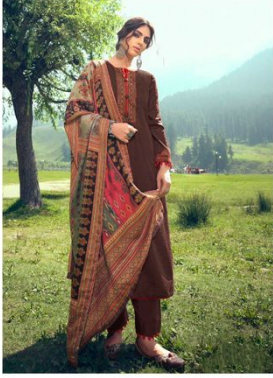

JAMAWAR |1001