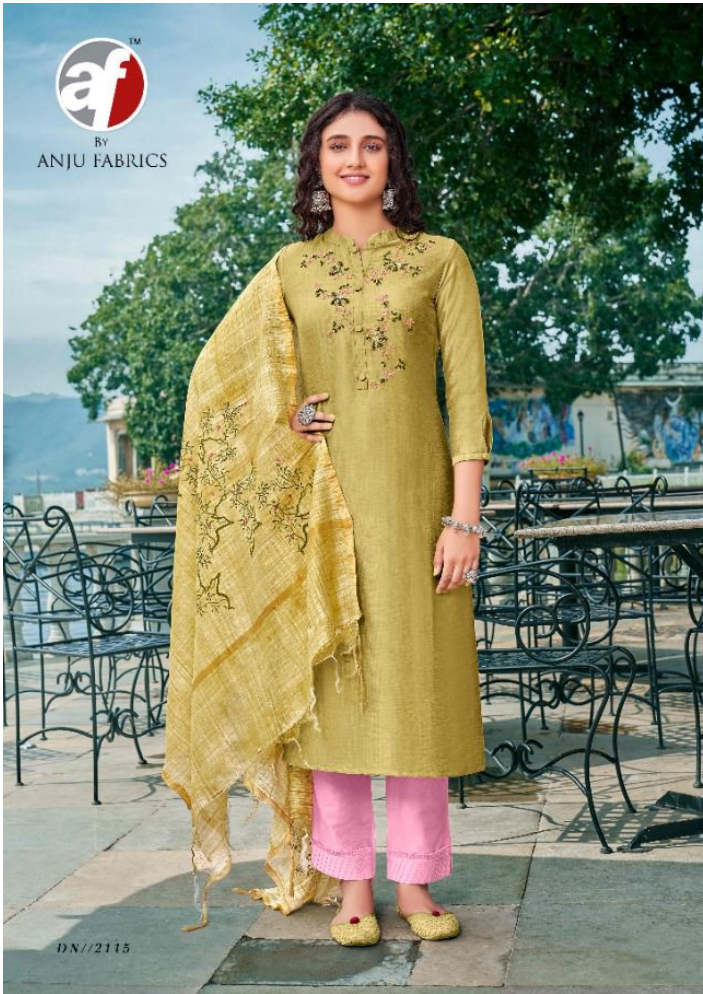

All about

ELEGANCE

DN/2115