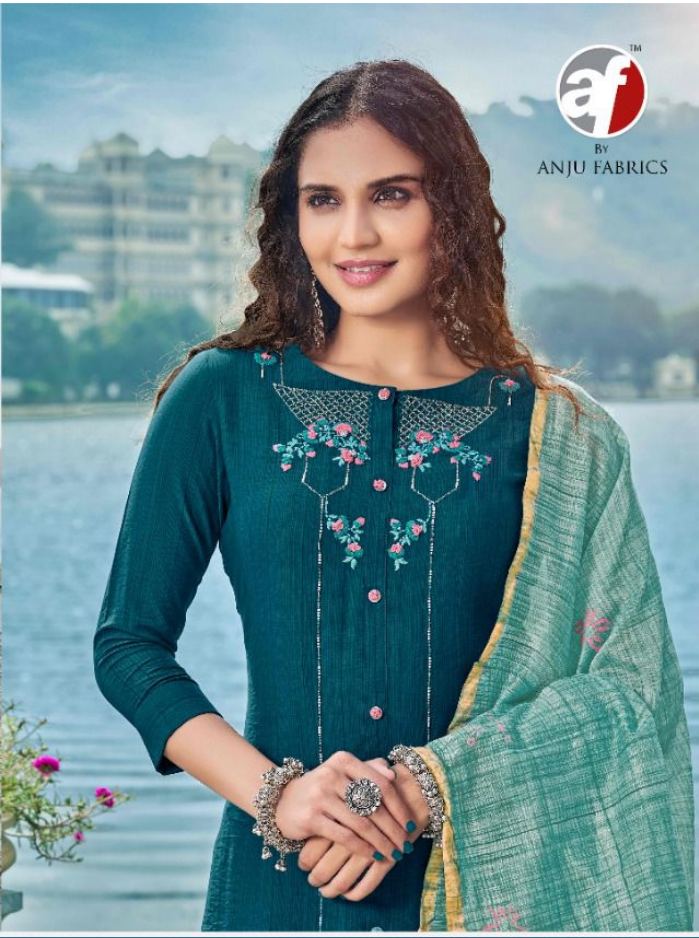

FASHION  
*Point*

FASHION  
*Point*

DN/2111  
*All about*  
**CLASSY**

A highly detailed piece  
with embroidery  
in the entire ensemble from  
the fabric to the  
the beautiful stones in it and more.

All about  
GRACE

A lovely light simple grace  
with its subtle, elegant and its touch.  
It is elegant and simple  
perfect for the wedding all  
over.

DN//2114

All about  
SOPHISTICATION

**af**<sup>TM</sup>  
BY  
ANJU FABRICS

DN//2113

All about

ELEGANCE

*This magnificent dress is in  
the highest style of the day.  
It has the most elegant and soft  
and beautiful material and  
it comes in the finest of colors.*

DN/2115

DN//2116