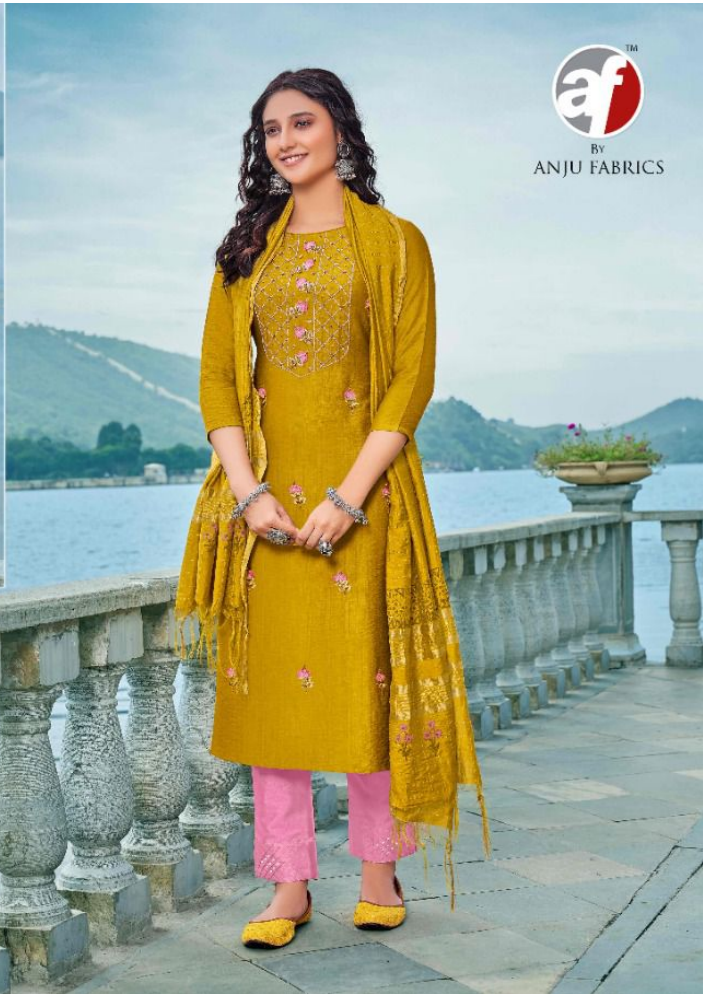

FASHION  
*Point*

FASHION  
*Point*

DN/2111  
*All about*  
**CLASSY**

A highly detailed piece  
with embroidery  
in the entire ensemble from  
the fabric to the  
the beautiful stones in it and more.

All about  
GRACE

A lovely light simple grace  
with its subtle, elegant and its touch.  
It is elegant and simple  
perfect for the wedding all  
over.

DN//2114

All about  
SOPHISTICATION

**af**<sup>TM</sup>  
BY  
ANJU FABRICS

DN//2113

All about

ELEGANCE

*This magnificent dress is in  
the highest style of the day.  
It has the most elegant and soft  
and beautiful material and  
it comes in the finest of colors.*

DN/2115

DN//2116