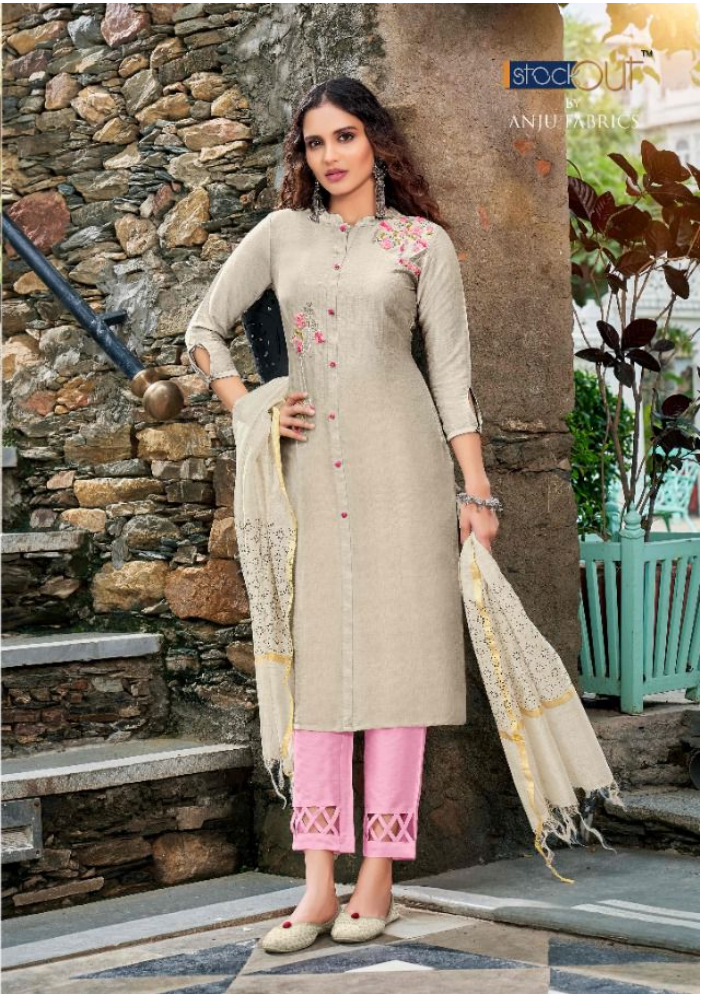

All about
GRACE

DN//2114