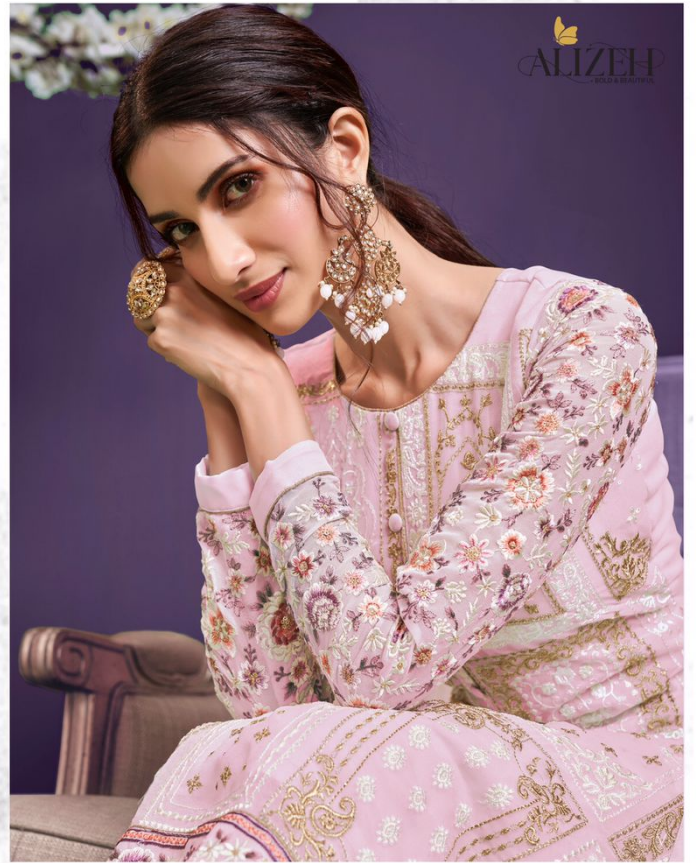

# ALMORA

Vol-04

D.No.	Top Fabric	Bottom & Inner	Dupatta Fabric	Description	Work	Rate
4016	Alizeh Georgette	Dull Santoon	Net	Beautiful Floral Thread Embroidery With Zari & Sequence At Sleeves With Geometrical Zari & Thread Embroidery On Top	Thread, Zari & Sequence	2095/-
4017	Alizeh Georgette	Dull Santoon	Net	Beautiful Floral Thread Embroidery With Zari & Sequence At Sleeves With Geometrical Zari & Thread Embroidery On Top	Thread, Zari & Sequence	2095/-
4018	Alizeh Georgette	Dull Santoon	Net	Beautiful Floral Thread Embroidery With Zari & Sequence At Sleeves With Geometrical Zari & Thread Embroidery On Top	Thread, Zari & Sequence	2095/-
4019	Alizeh Georgette	Dull Santoon	Net	Beautiful Floral Thread Embroidery With Zari & Sequence At Sleeves With Geometrical Zari & Thread Embroidery On Top	Thread, Zari & Sequence	2095/-
4020	Alizeh Georgette	Dull Santoon	Alizeh Georgette	Beautiful Floral Zari & Thread Embroidery With Sequins On Top With Zari & Sequins Work Dupatta	Thread, Zari & Sequence	2095/-
4021	Alizeh Georgette	Dull Santoon	Alizeh Georgette	Beautiful Floral Zari & Thread Embroidery With Sequins On Top With Zari & Sequins Work Dupatta	Thread, Zari & Sequence	2095/-
4022	Alizeh Georgette	Dull Santoon	Alizeh Georgette	Beautiful Floral Zari & Thread Embroidery With Sequins On Top With Zari & Sequins Work Dupatta	Thread, Zari & Sequence	2095/-
4023	Alizeh Georgette	Dull Santoon	Alizeh Georgette	Beautiful Floral Zari & Thread Embroidery With Sequins On Top With Zari & Sequins Work Dupatta	Thread, Zari & Sequence	2095/-
8 Pieces				<b>Top can be Stitch up to 60 Inches Bust Size</b>	<b>Total</b>	<b>16760/- INR (GST Extra)</b>

ALIZEH  
WORLD OF BEAUTY

D.No.4023

ALIZEH  
BOLD & BEAUTIFUL

D.No.4018

**ALIZEH**  
GOLD & BEAUTIFUL

D.No.4019

ALIZEH  
BOLD & BEAUTIFUL

D.No.4020

**ALIZEH**  
BOLD & BEAUTIFUL

**ALIZEH**  
BOLD & BEAUTIFUL