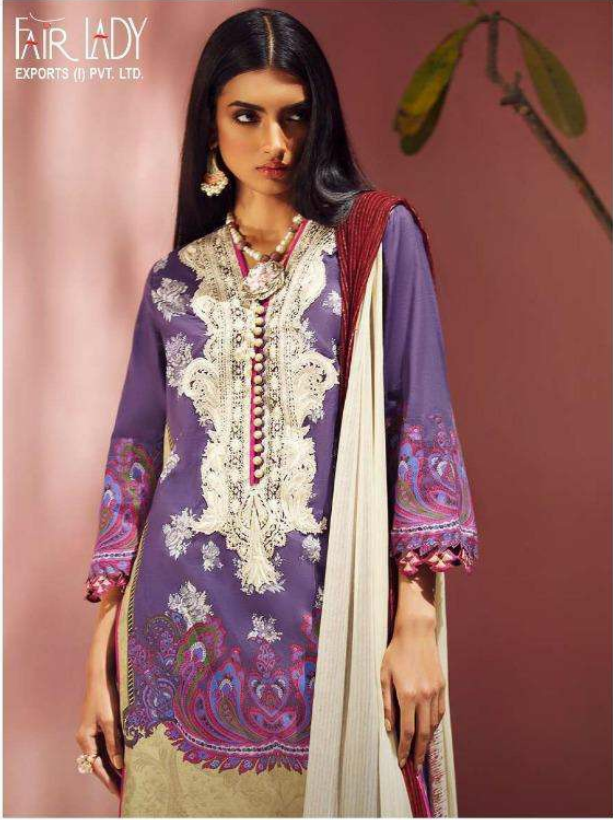

FAIR LADY
EXPORTS (I) PVT. LTD.

2004