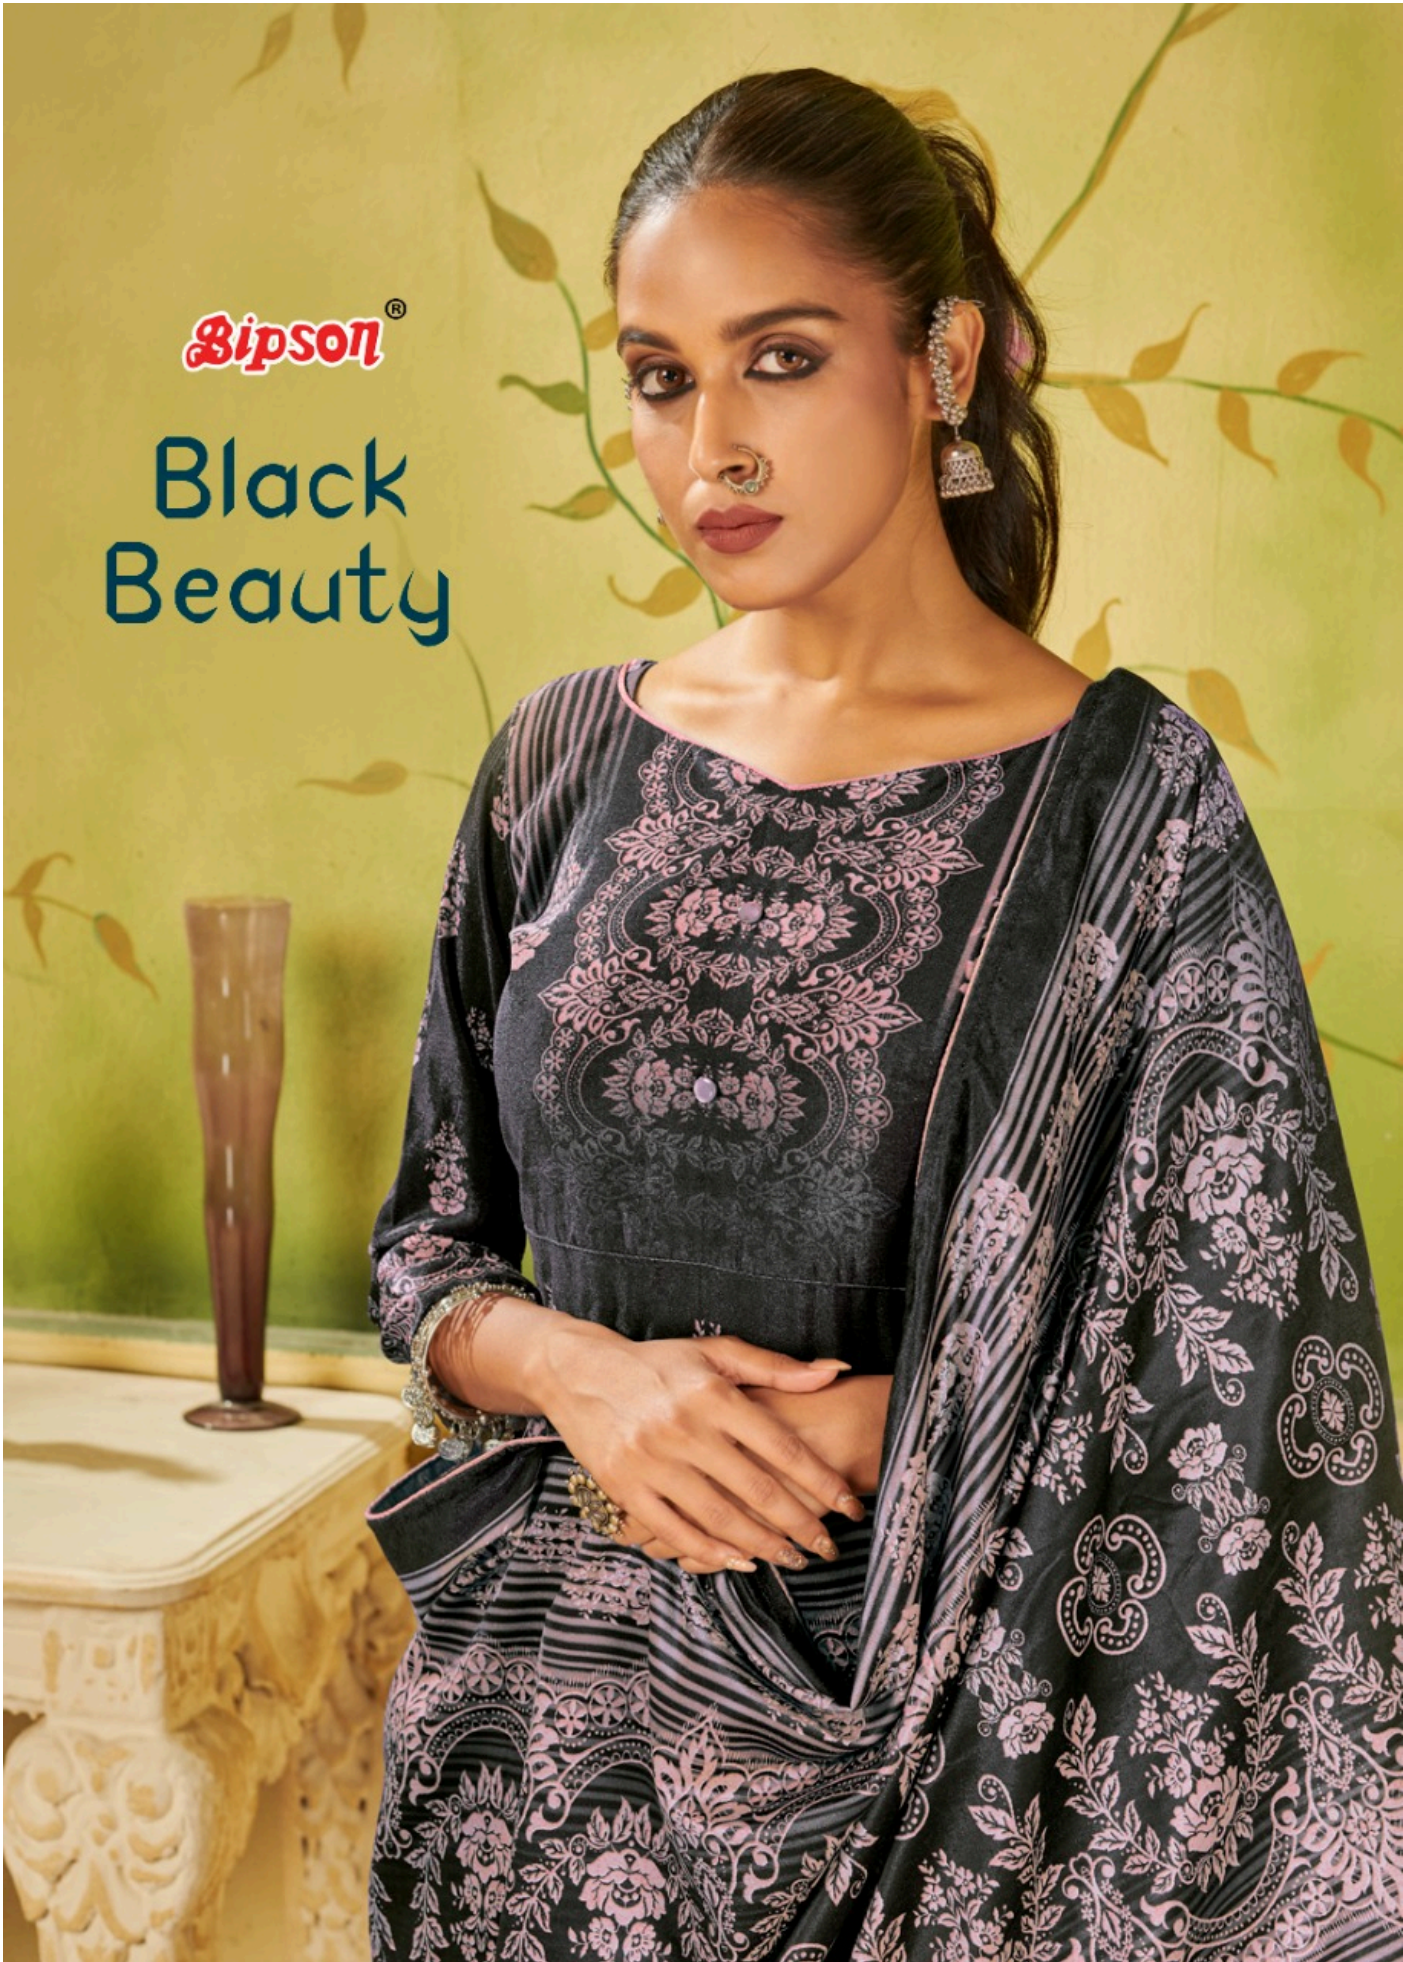

Gipson®

Black Beauty