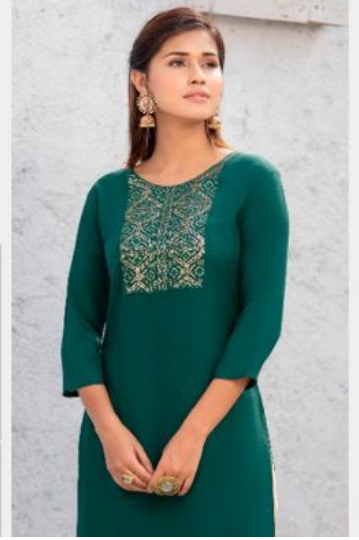

psyna®

PSYNA  
PART LENGTH 88% OL 88%  
MAYO 88% - 40 MOTO

Dusty  
2001

psyna®

Desty  
2002

Jandus  
CREATION BEYOND NO DESCRIPTION

*Allure*  
EXPLORE THE WORLD OF FASHION TO UNDERSTAND ITS SYN

*psyna*