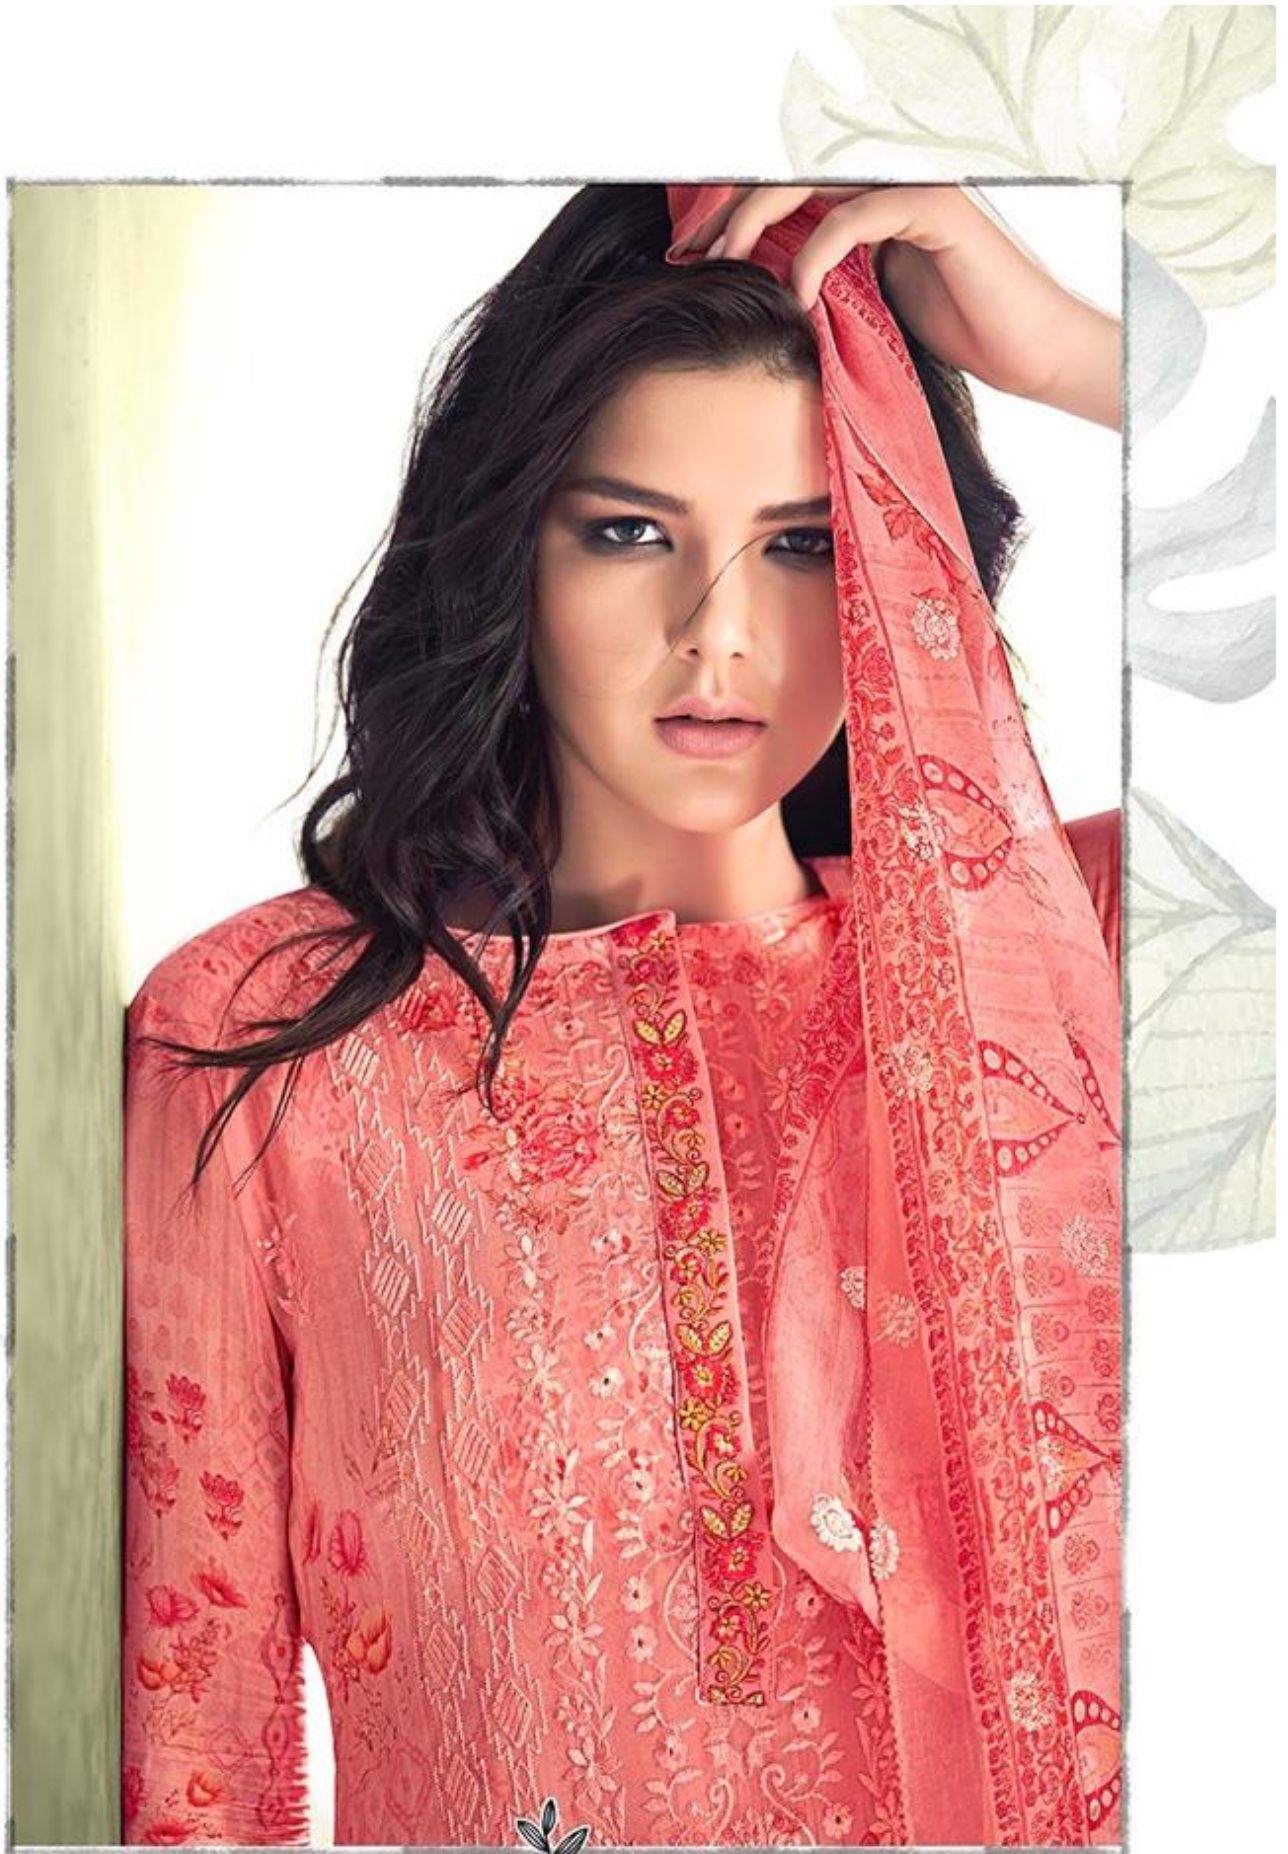

Glossy

Crescent

Glossy

2205

Glossy

2206

Glossy

2210

PRODUCT DETAILS

TOP

PURE VISCOS GEORGETTE WITH EMBROIDERY
DIGITAL PRINT

INNER & BOTTOM

PURE JAM SATIN

DUPATTA

GEORGETTE DIGITAL PRINT WITH SEQUENCE
EMBROIDERY

gTM