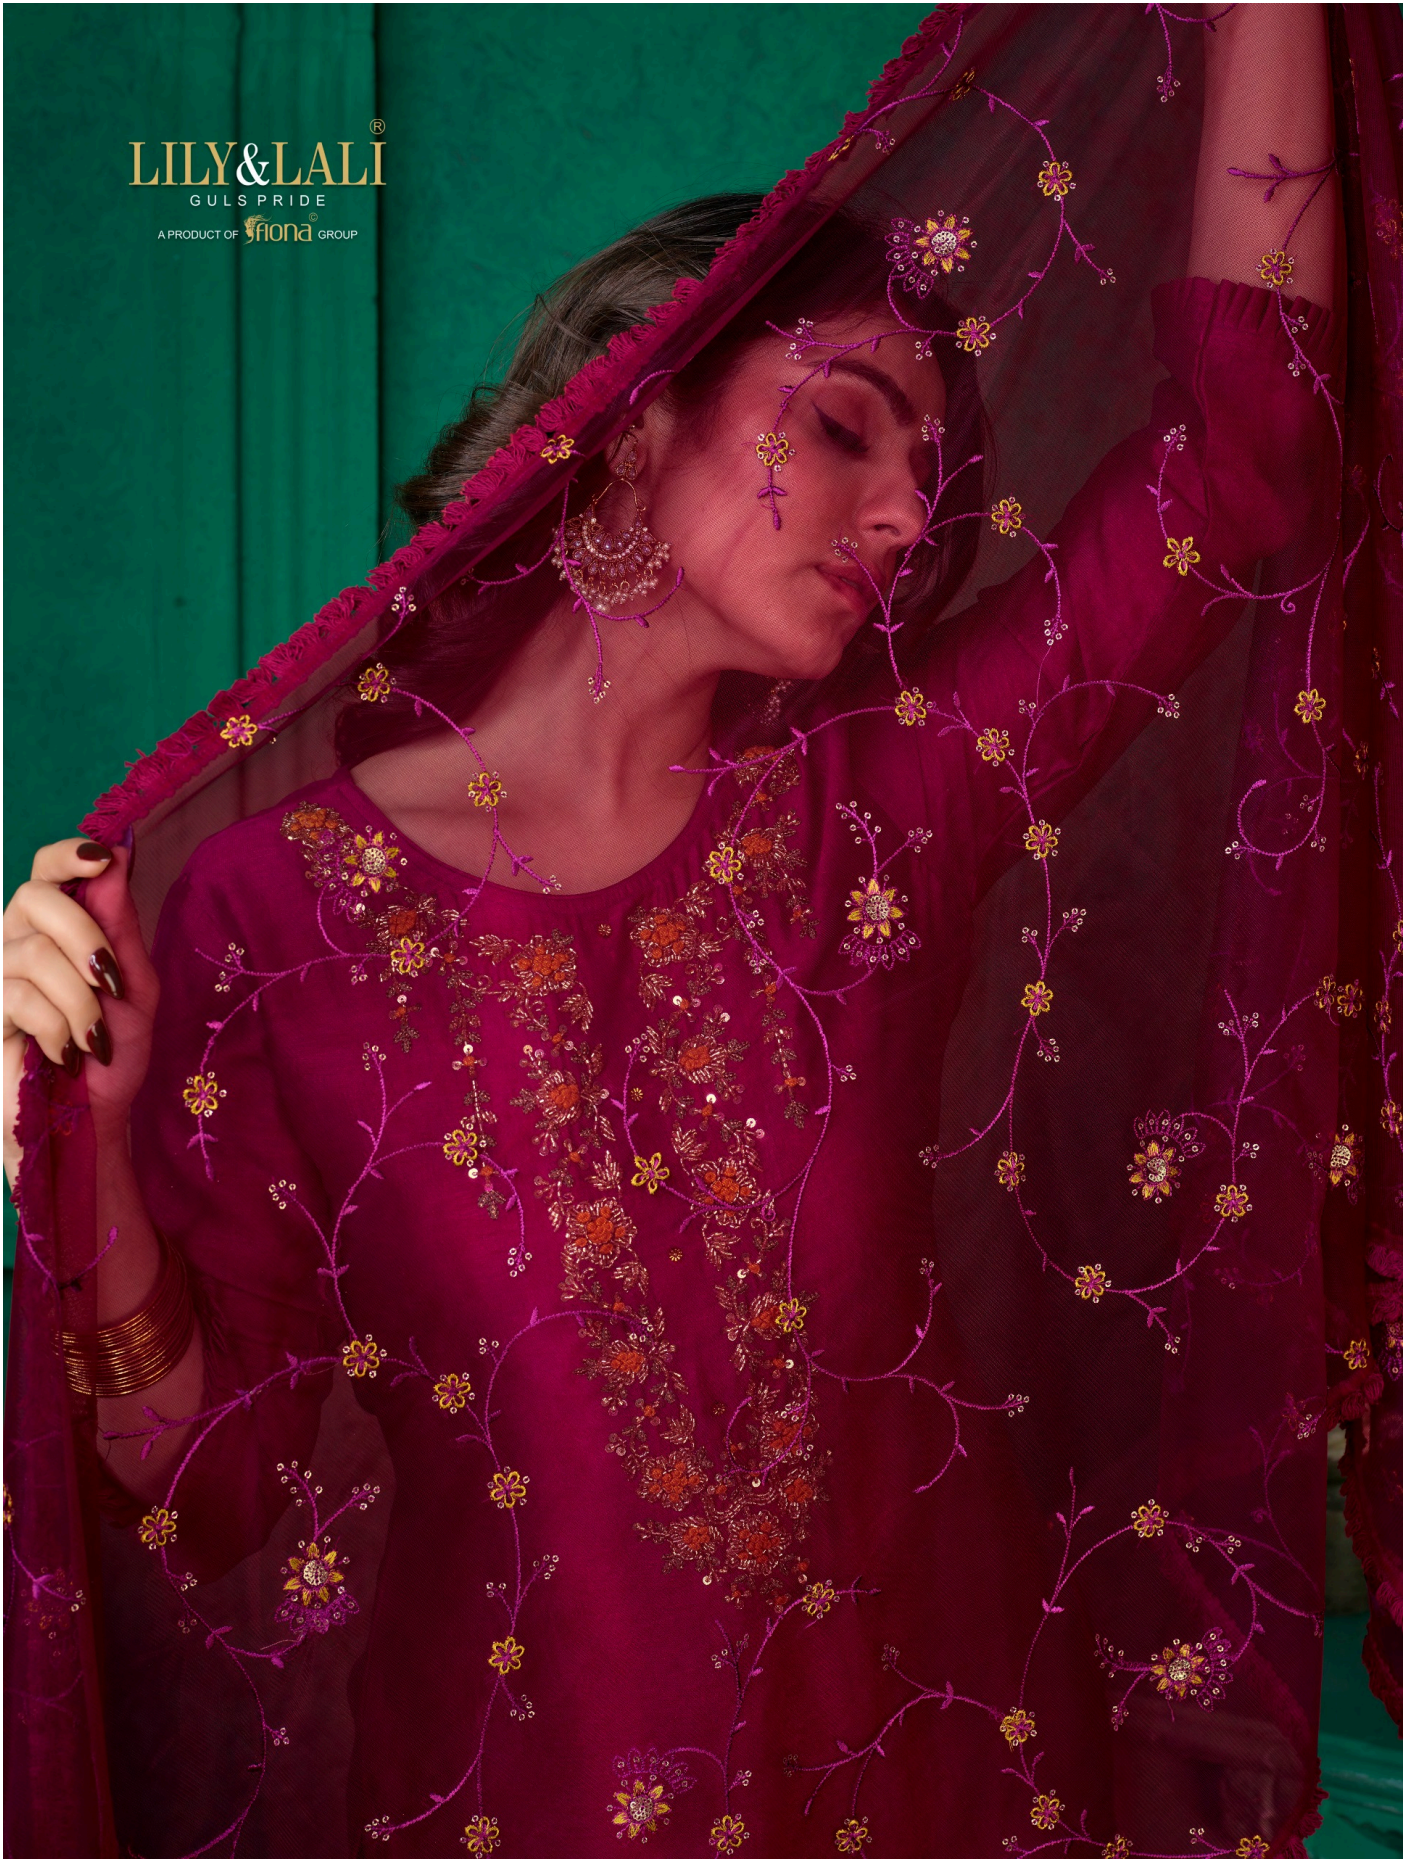

LILY & LALI®
GULSPRIDE

A PRODUCT OF **afionda** GROUP