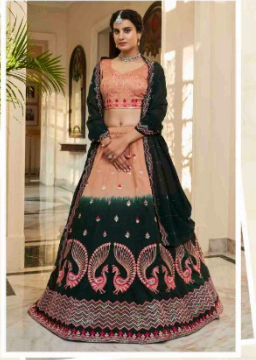

शुभकला

*For a woman
that creates
time in clothes
to interpret reality*

2266

शुभकला

2261

2262

2263

2264

2265

2266

Bridesmaid
VOL-27

Design NO. (SKU)	Main Color	Lehenga Fabric	Choli Fabric	Dupatta Fabric	Size (Semi-Stitched)	Lehenga Work	Choli Work	Dupatta Work	Choli Length MTR	Lehenga Length MTR	Dupatta Length MTR	Weight
2261	Sky – Peach	Art Silk	Art Silk	Art Silk	UPTO 42 BUST AND WAIST	Thread And Sequince Embroidered With Mirror Work	Thread With Sequince Embroidered Work	Thread With Sequince Embroidered Work	1 MTR	42 INCH	2.40 MTR	2 KG
2262	Beige – Maroon	Art Silk	Art Silk	Georgette	UPTO 42 BUST AND WAIST	Thread And Sequince Embroidered With Mirror Work	Thread With Sequince Embroidered Work	Thread With Sequince Embroidered Work	1 MTR	42 INCH	2.40 MTR	2 KG
2263	Dusty Pink – Purple	Art Silk	Art Silk	Art Silk	UPTO 42 BUST AND WAIST	Thread With Sequince Embroidered Work	Thread With Sequince Embroidered Work	Thread With Sequince Embroidered Work	1 MTR	42 INCH	2.40 MTR	2 KG
2264	Peach – Deep Pink	Art Silk	Art Silk	Georgette	UPTO 42 BUST AND WAIST	Thread With Sequince Embroidered Work	Thread With Sequince Embroidered Work	Thread With Sequince Embroidered Work	1 MTR	42 INCH	2.40 MTR	2 KG
2265	Rust Orange - Green	Art Silk	Art Silk	Georgette	UPTO 42 BUST AND WAIST	Thread With Sequince Embroidered Work	Thread With Sequince Embroidered Work	Thread With Sequince Embroidered Work	1 MTR	42 INCH	2.40 MTR	2 KG
2266	Dusty Pink - Navy	Art Silk	Art Silk	Georgette	UPTO 42 BUST AND WAIST	Thread And Sequince Embroidered With Mirror Work	Thread With Sequince Embroidered Work	Thread With Sequince Embroidered Work	1 MTR	42 INCH	2.40 MTR	2 KG