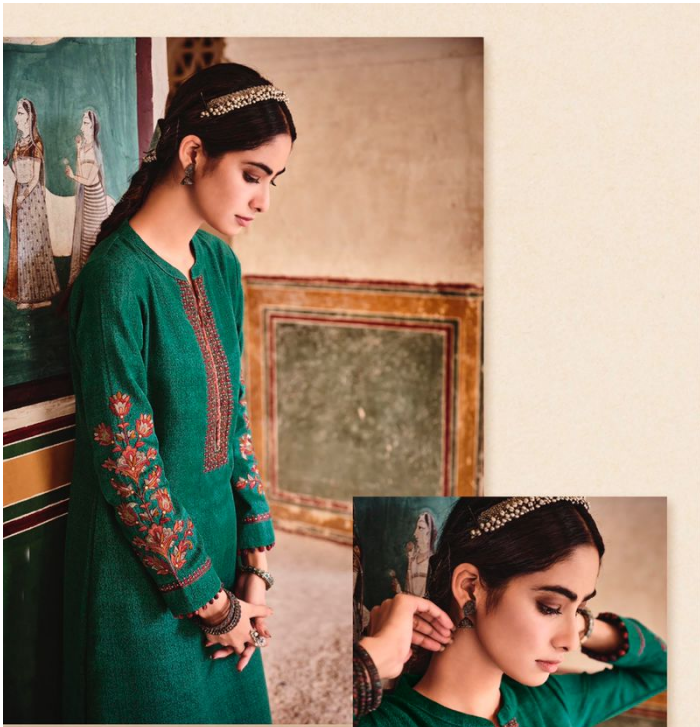

ممتاز آرٹس
MUMTAZ ARTS®
Rangra & Layan

Kani Cashmeres
4001