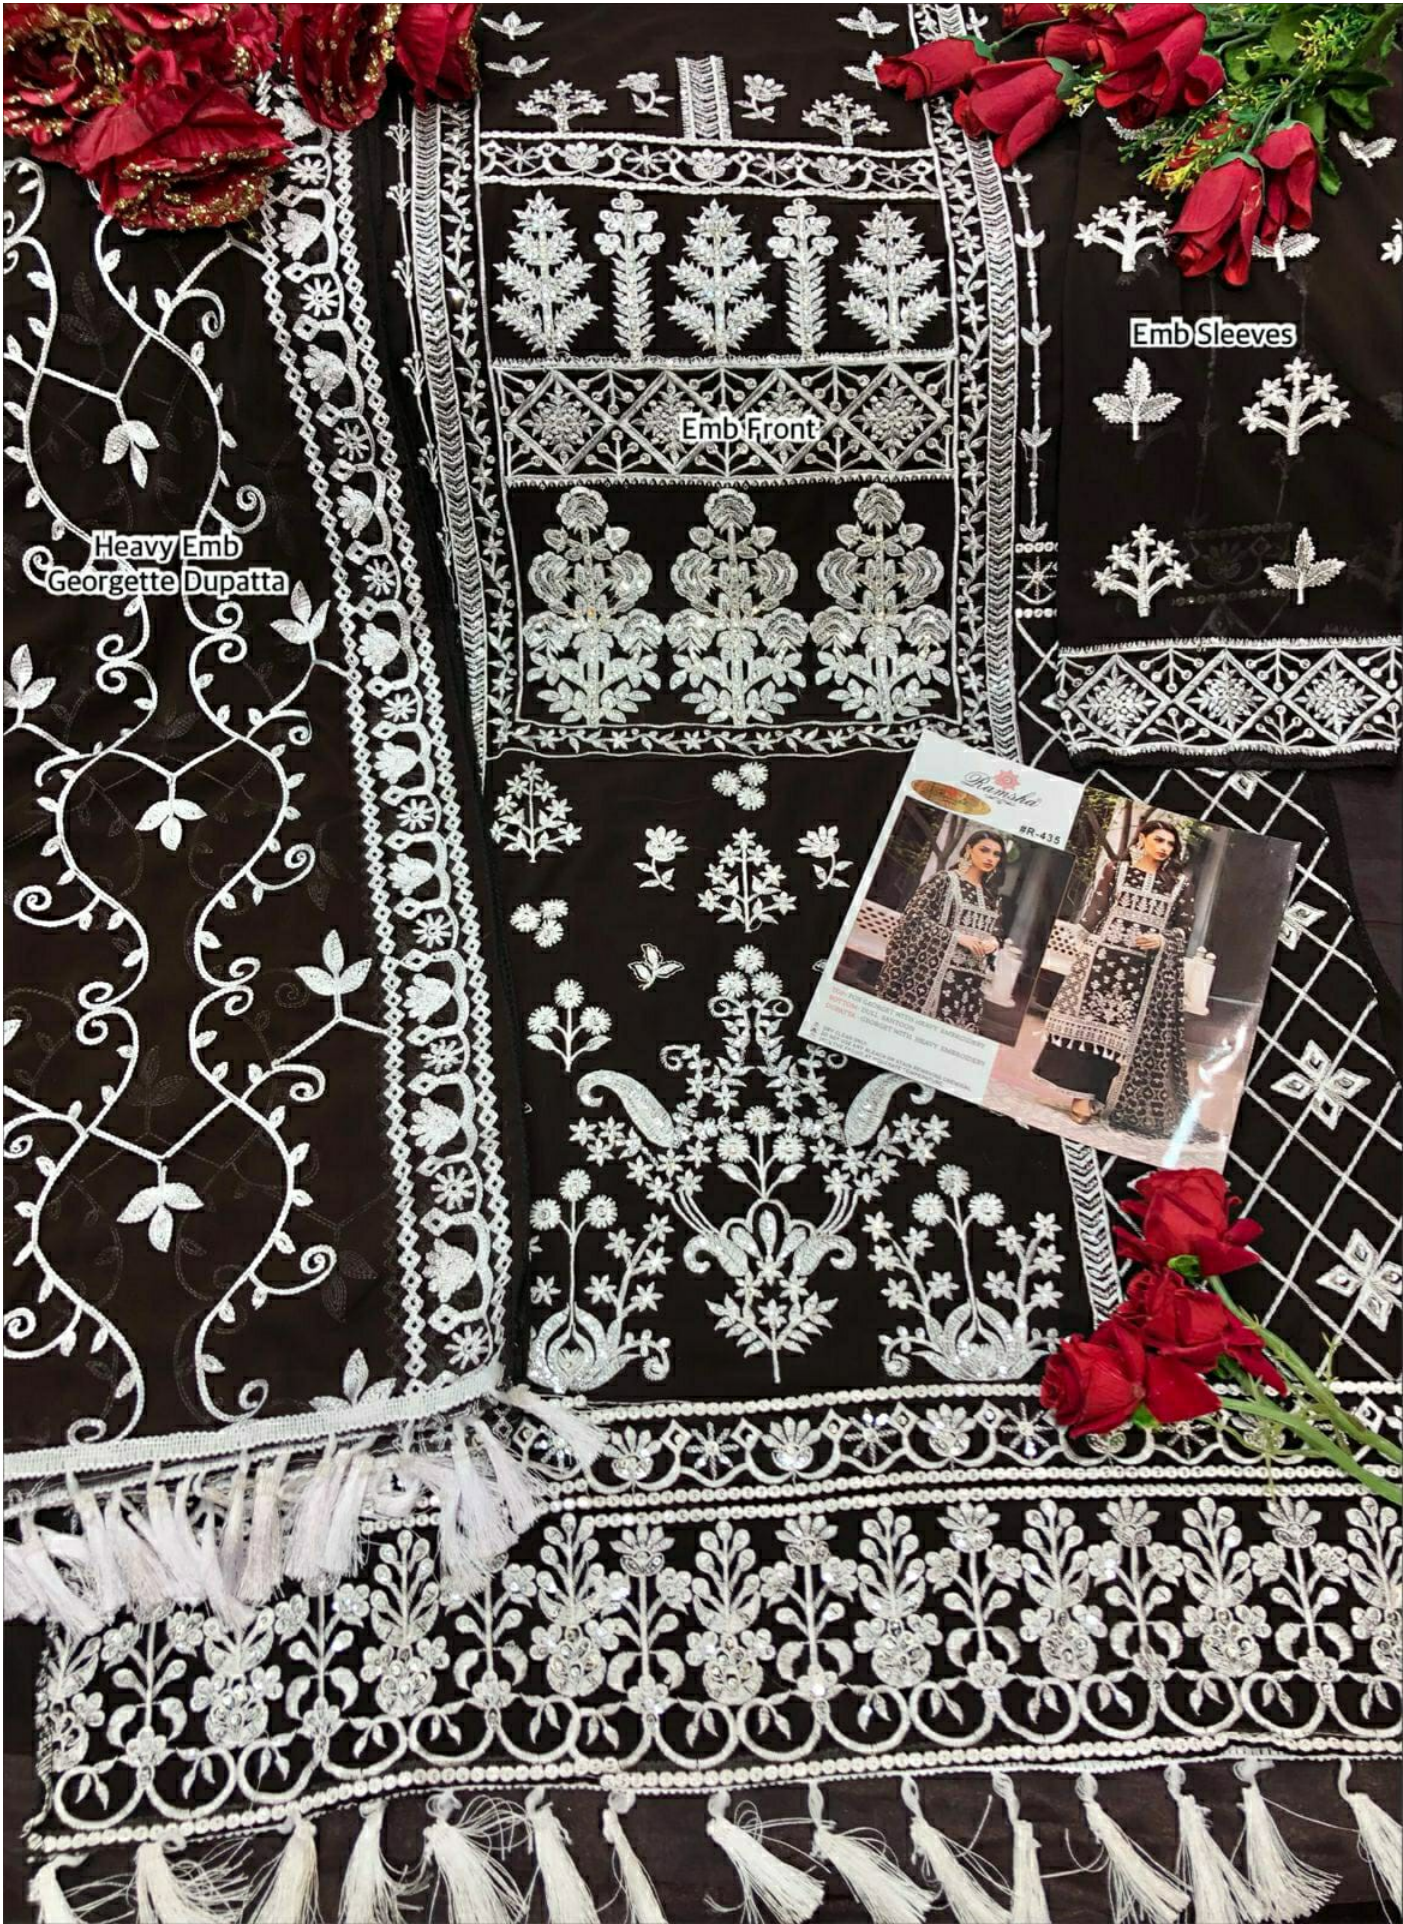

#R-435

**TOP-** FOX GEORGET WITH HEAVY EMBROIDERY  
**BOTTOM-** DULL SANTOON  
**DUPATTA -** GEORGET WITH HEAVY EMBROIDERY

- Ⓟ DRY CLEAN ONLY.
- ✘ DO NOT USE ANY BLEACH OR STAIN REMOVING CHEMICAL.
- ☎ IRON THE FABRIC AT MODERATE TEMPERATURE.

#R-435

**TOP**- FOX GEORGET WITH HEAVY EMBROIDERY  
**BOTTOM**- DULL SANTOON  
**DUPATTA** - GEORGET WITH HEAVY EMBROIDERY

- Ⓟ DRY CLEAN ONLY.
- ✘ DO NOT USE ANY BLEACH OR STAIN REMOVING CHEMICAL.
- ☎ IRON THE FABRIC AT MODERATE TEMPERATURE.

Heavy Emb  
Georgette Dupatta

Emb Front

Emb Sleeves