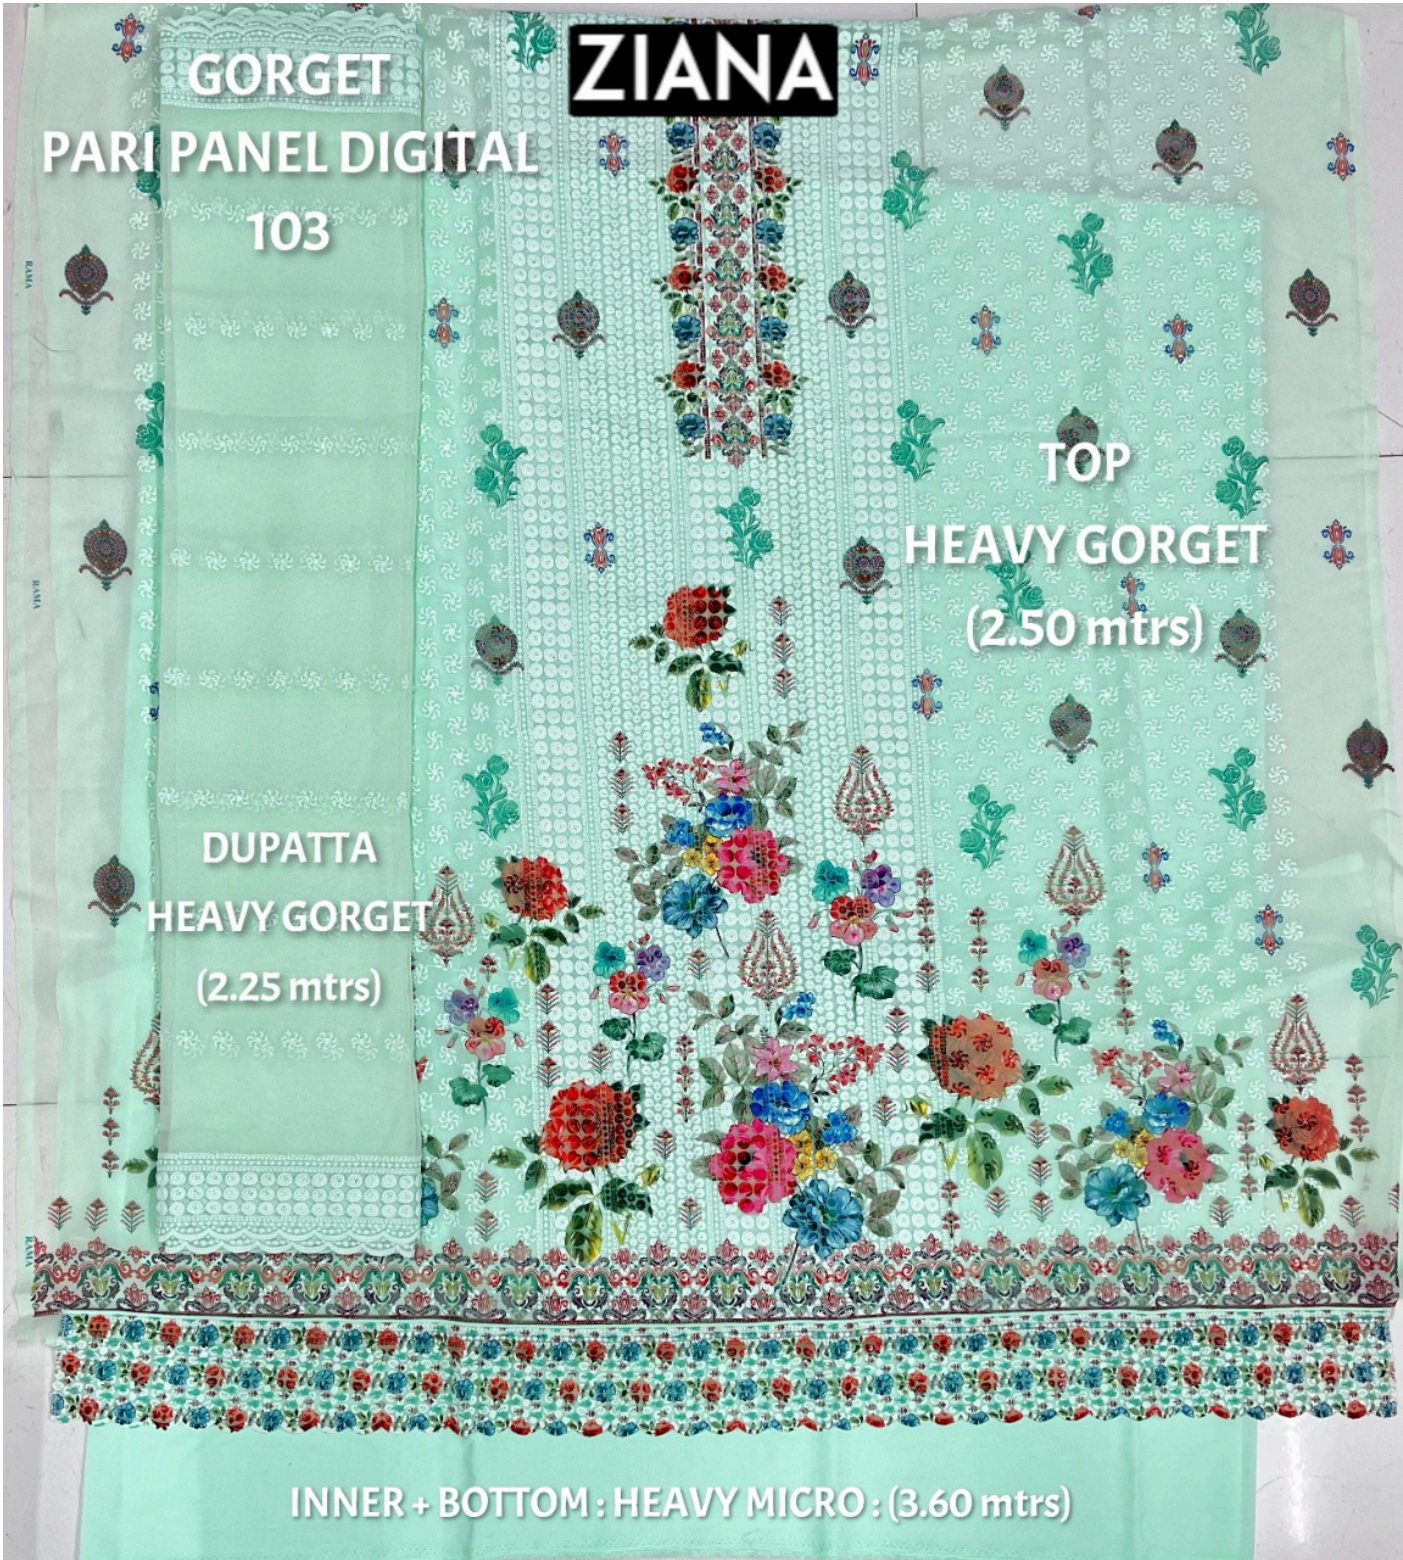

**TOP
HEAVY GORGET
(2.50 mtrs)**

**DUPATTA
HEAVY GORGET
(2.25 mtrs)**

ZIANA

**GORGET
PARI PANEL DIGITAL**

103

**TOP
HEAVY GORGET
(2.50 mtrs)**

**DUPATTA
HEAVY GORGET
(2.25 mtrs)**

INNER + BOTTOM : HEAVY MICRO : (3.60 mtrs)

ZIANA

**GORGET
PARI PANEL DIGITAL**

103

**TOP
HEAVY GORGET
(2.50 mtrs)**

**DUPATTA
HEAVY GORGET
(2.25 mtrs)**

INNER + BOTTOM : HEAVY MICRO : (3.60 mtrs)

ZIANA

GORGET
PARI PANEL DIGITAL
103

TOP
HEAVY GORGET
(2.50 mtrs)

DUPATTA
HEAVY GORGET
(2.25 mtrs)

INNER + BOTTOM : HEAVY MICRO : (3.60 mtrs)

**GORGET
PARI PANEL DIGITAL**

ZIANA

103

**DUPATTA
HEAVY GORGET
(2.25 mtrs)**

**TOP
HEAVY GORGET
(2.50 mtrs)**

INNER + BOTTOM : HEAVY MICRO : (3.60 mtrs)

GORGET
PARI PANEL DIGITAL

ZIANA

INNER + BOTTOM
HEAVY MICRO
(3.60 mtrs)

DUPATTA
HEAVY GORGET
(2.25 mtrs)

TOP
HEAVY GORGET
(2.50 mtrs)

GORGET

ZIANA