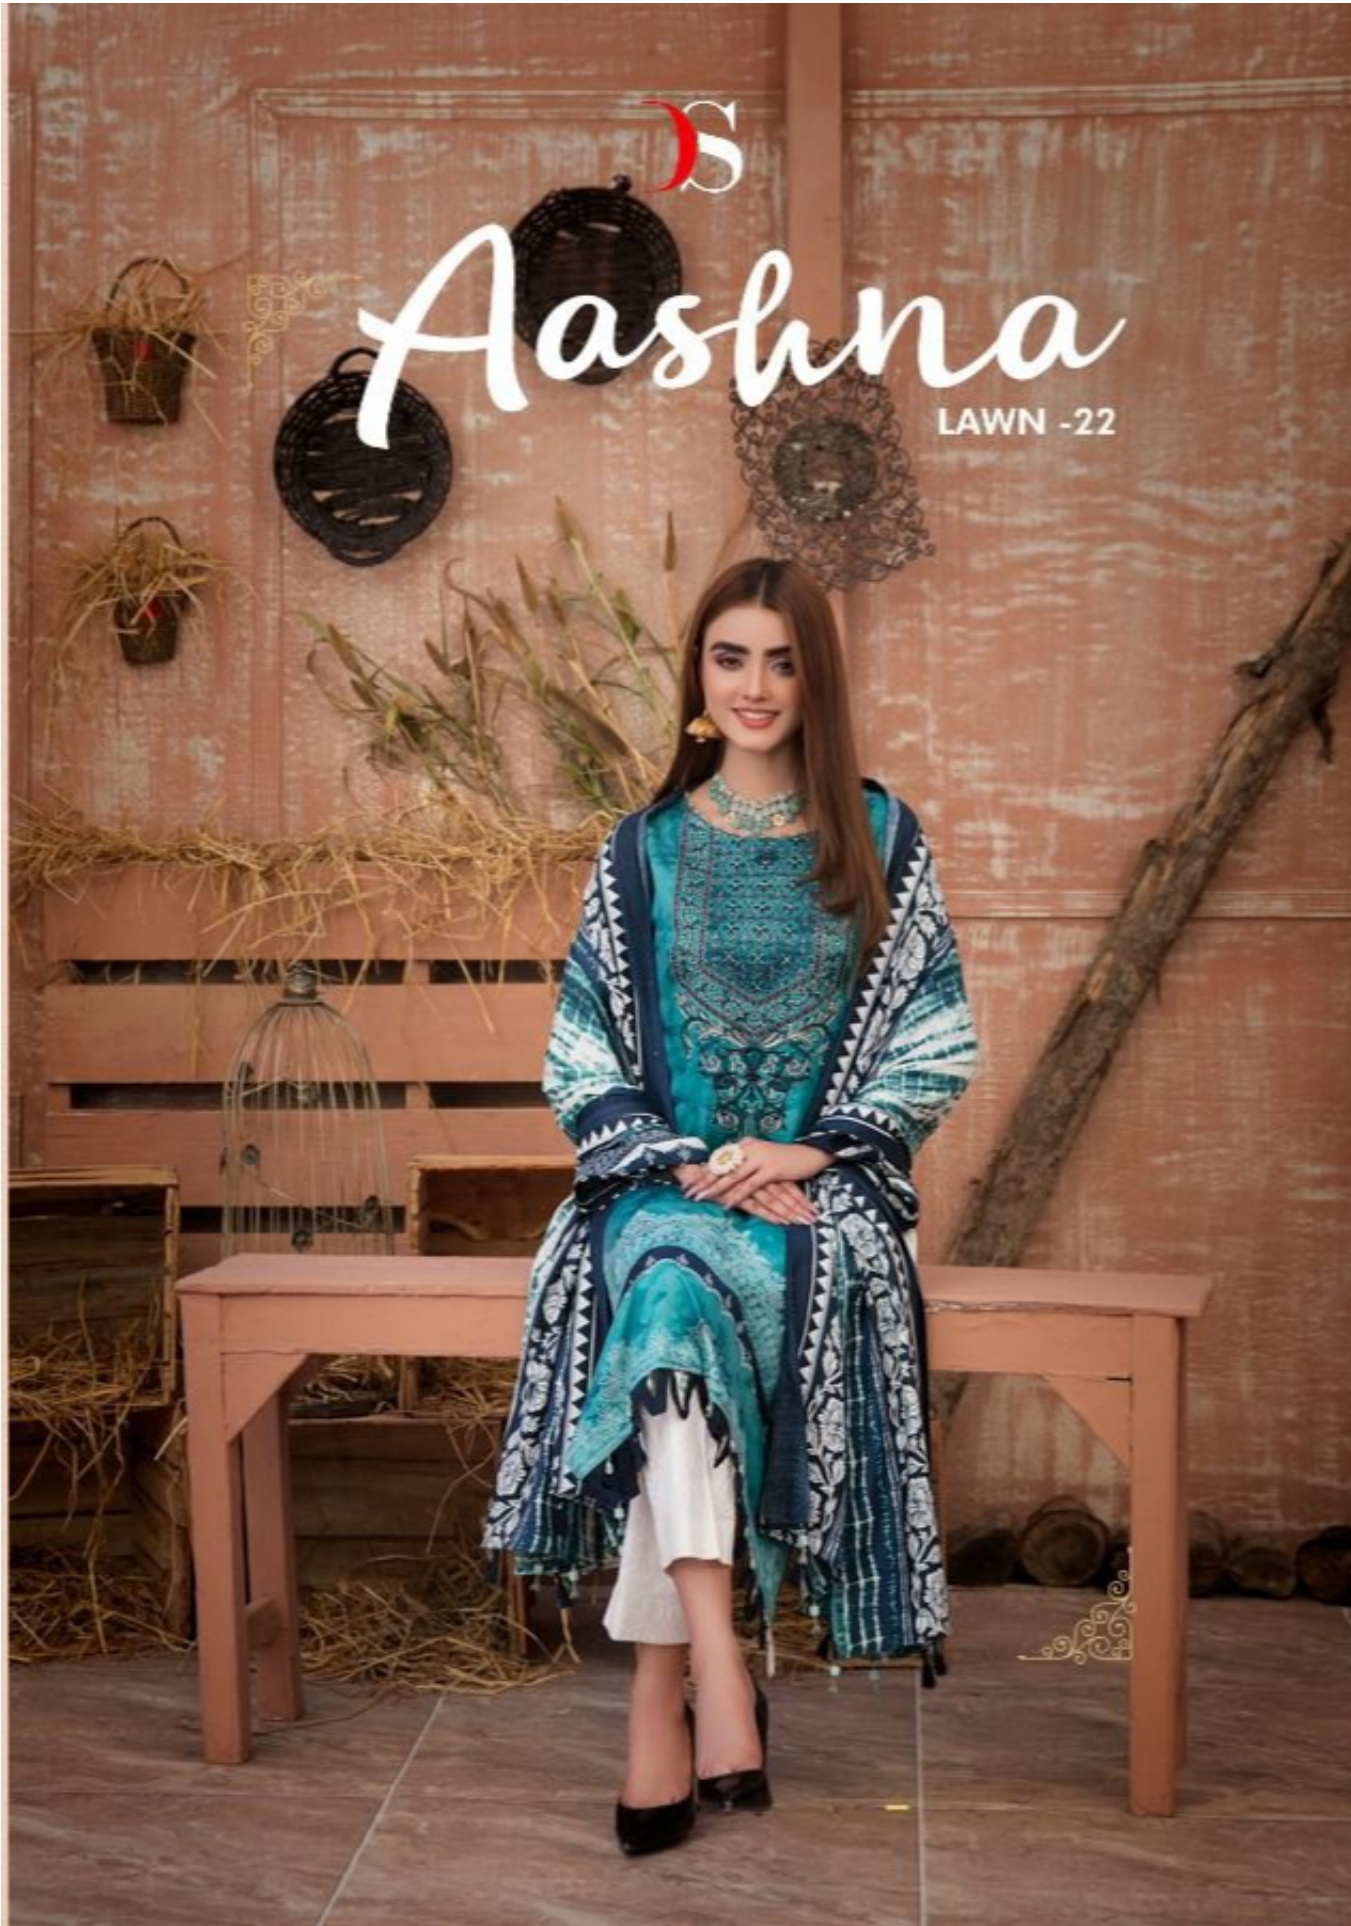

S

Aashna

LAWN -22