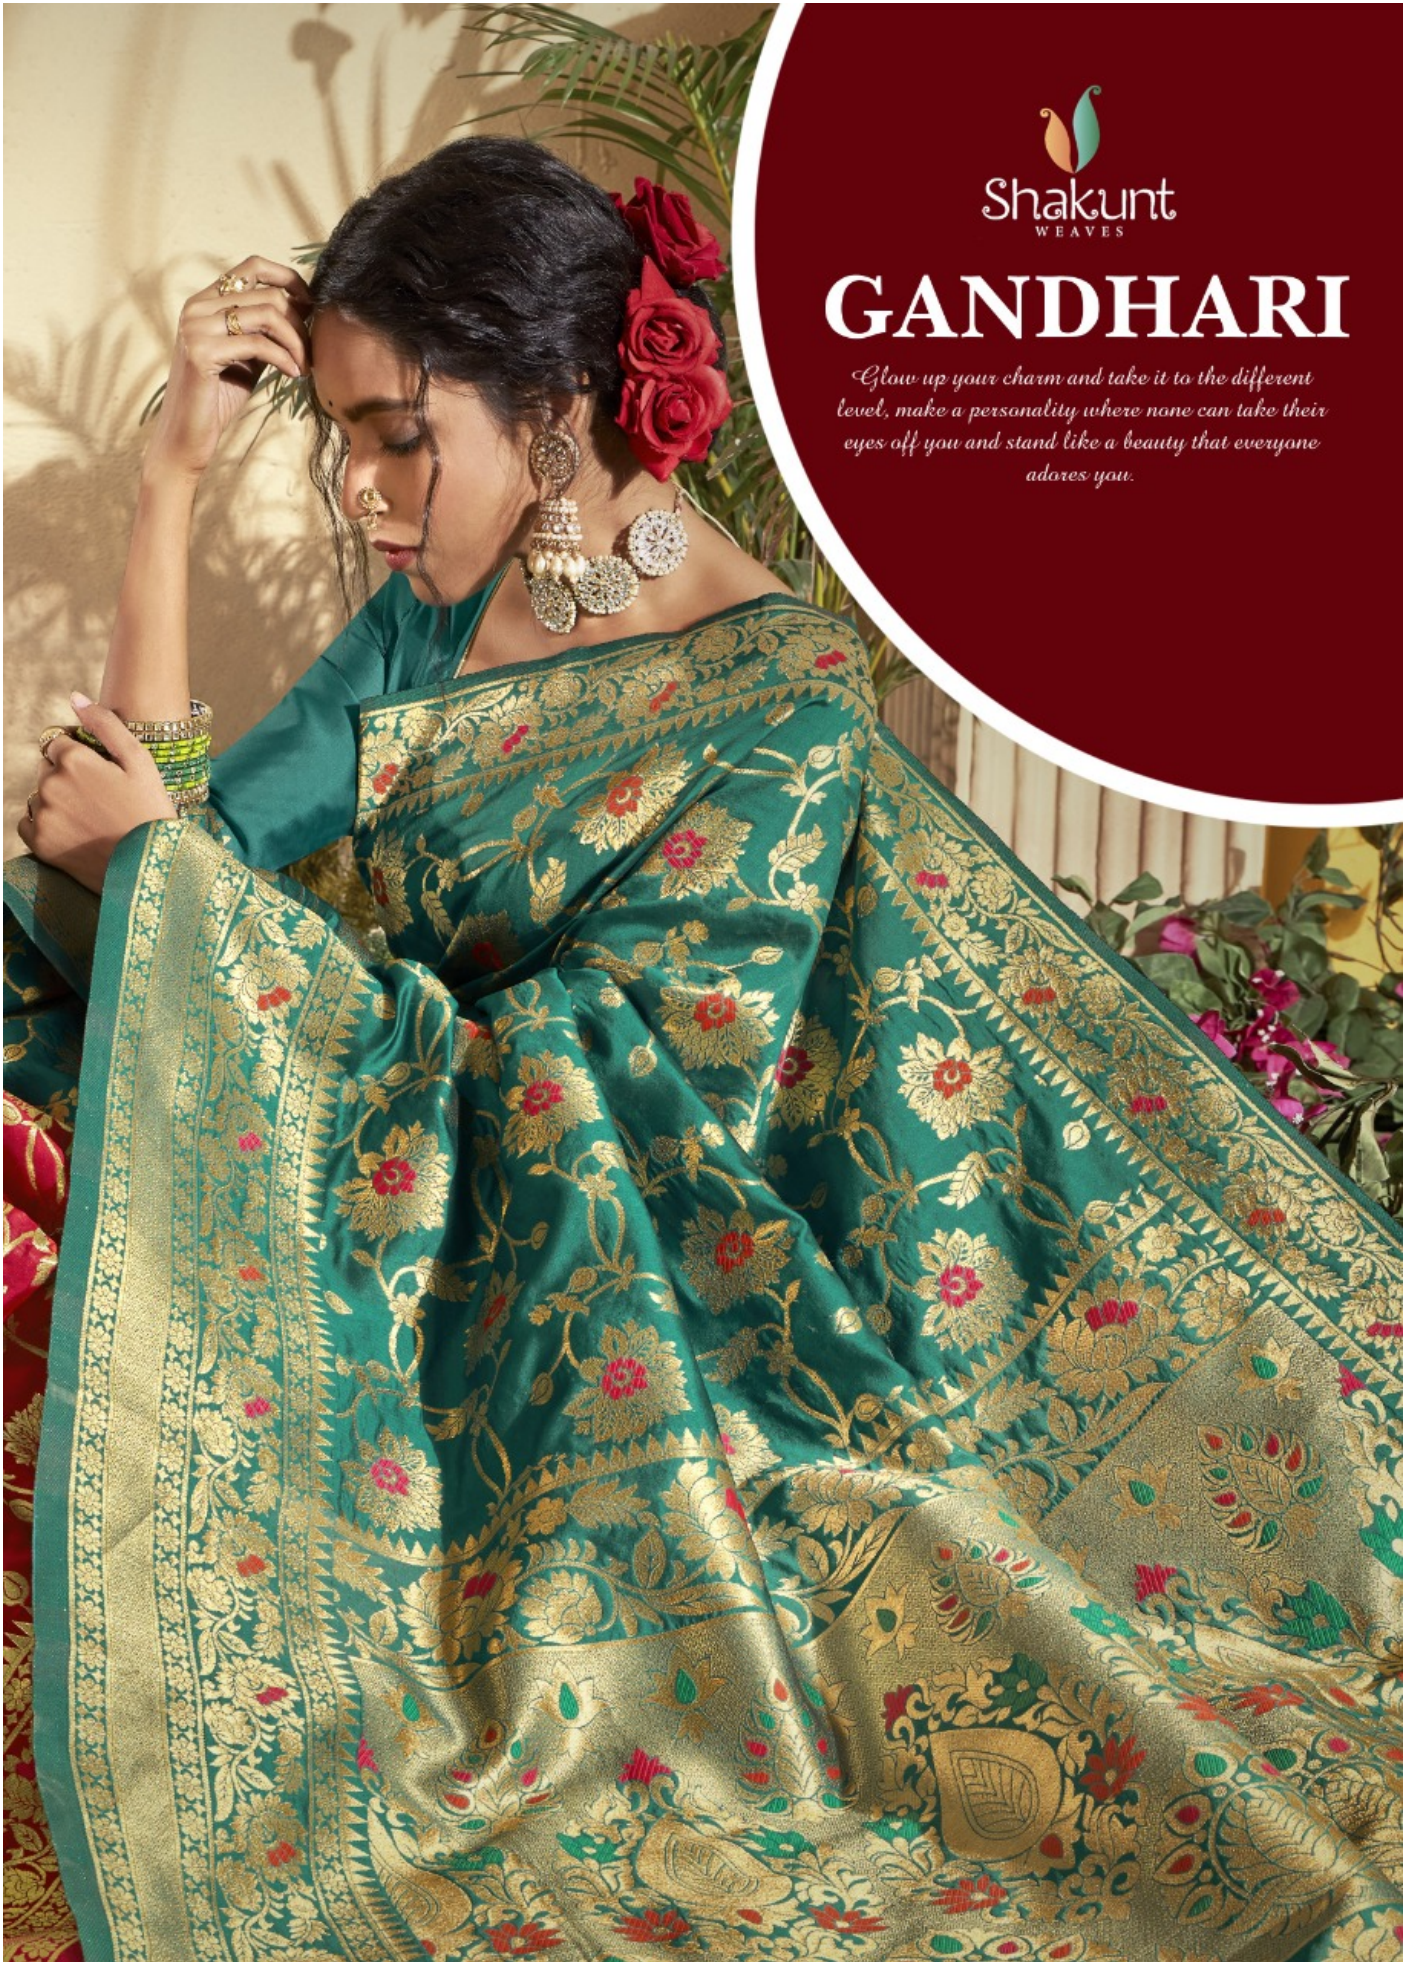

Shakunt
WEAVES

GANDHARI

Shakunt
WEAVES

GANDHARI

Shakunt
WEAVES

14456

14451

14452

14453

14454

14455

14456

Glow up your charm and take it to the different level, make a personality whose none can take their eyes off you and stand like a beauty that every-one adores you.

14455

Shakunt
WEAVES

GANDHARI

Glow up your charm and take it to the different level, make a personality where none can take their eyes off you and stand like a beauty that everyone adores you.

Shakunt
WEAVES

14452

14451

14453

14454