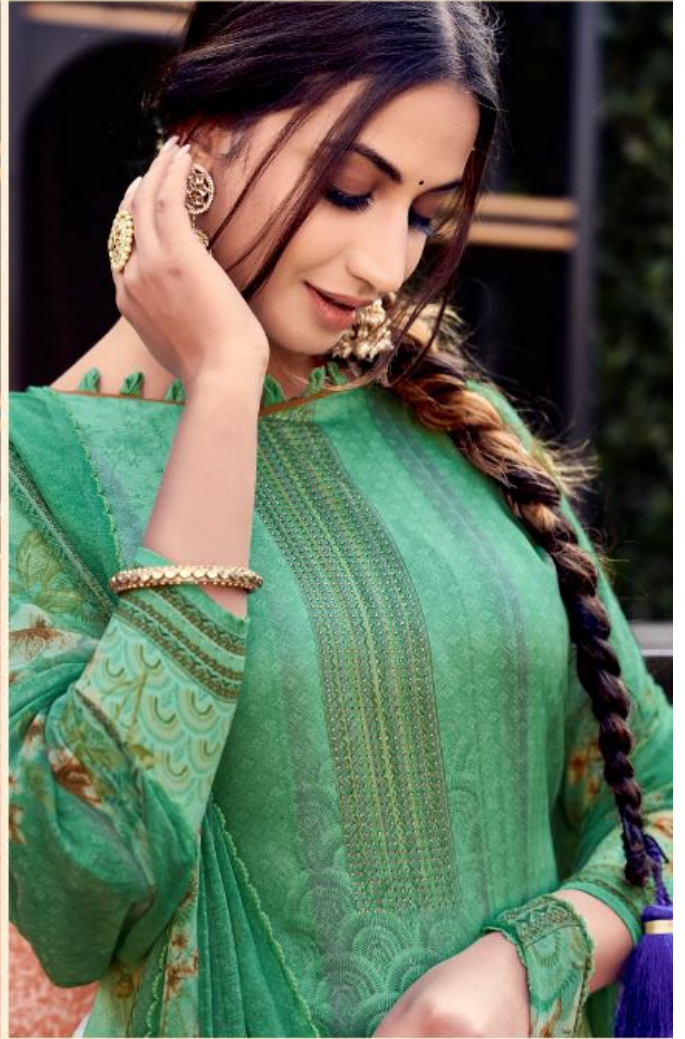

COLLECTION AND MEMORIZE
Celebrate in style | 1006