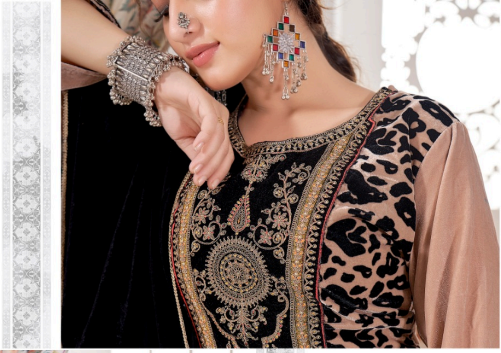

1003

1004

Gipson®

D.No.1003

Always No.1

A PRODUCT BY **Gipson®**

PAKIZA

TOP :- PURE VISCOSE VELVET PRINT WITH CODING EMBROIDERY WORK

BOTTOM :- PURE VISCOSE VELVET DYED

DUPATTA :- PURE VISCOSE VELVET DYED WITH ETHNIC 4 SIDE LACE

Always No.1

A PRODUCT BY

Gipson[®]

PAKIZA