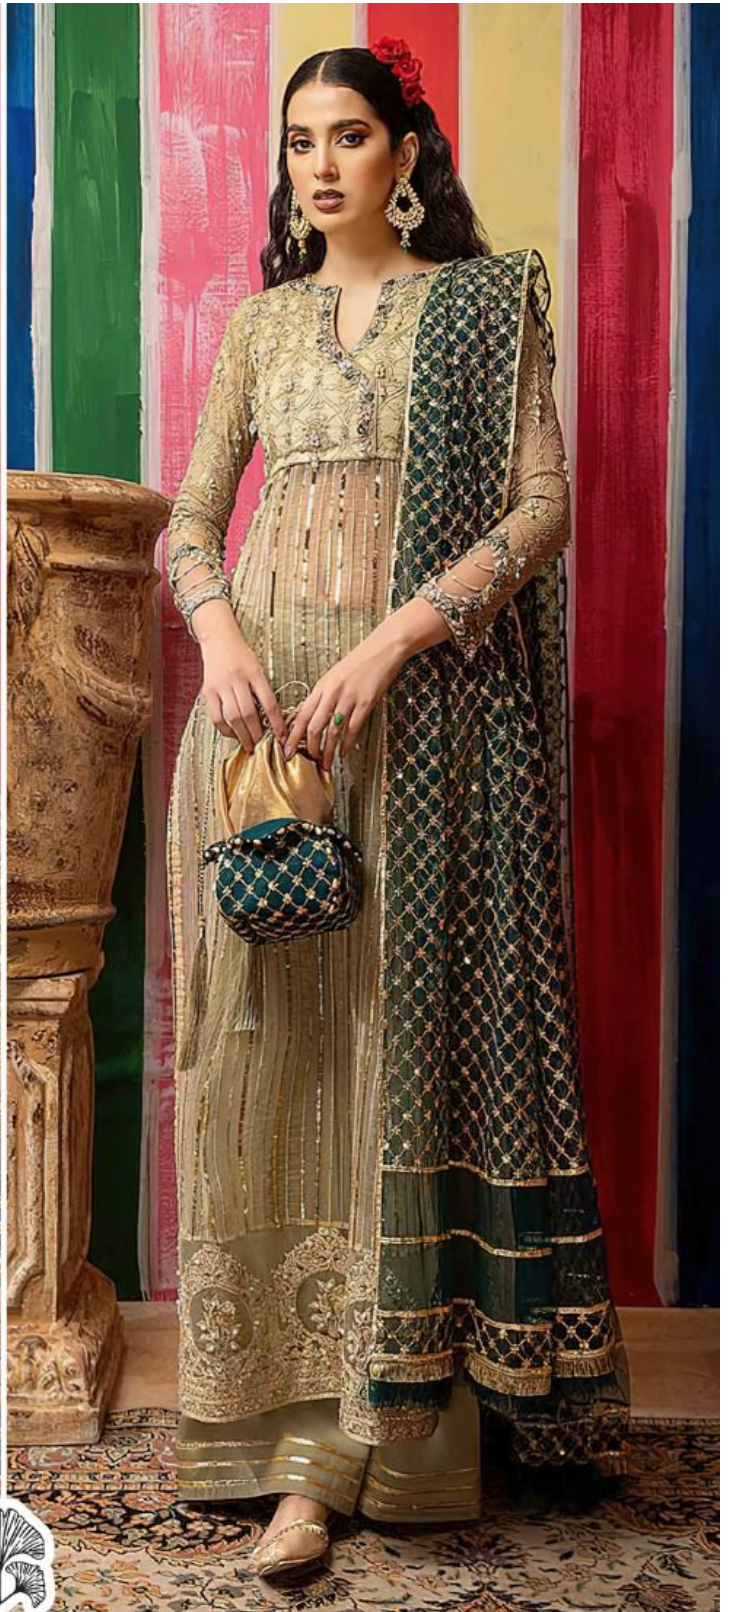

ZAHA

D.No.10018

TOP Faux Georgette with Embroidery

BOTTOM-INNER Dull santoon

DUPATTA Butterfly Net with Embroidery

ZAHA

D.No.10018

TOP Faux Georgette with Embroidery

BOTTOM-INNER Dull santoon

DUPATTA Butterfly Net with Embroidery

ZAHA

ZAHA

ZAHRA

ZAHA