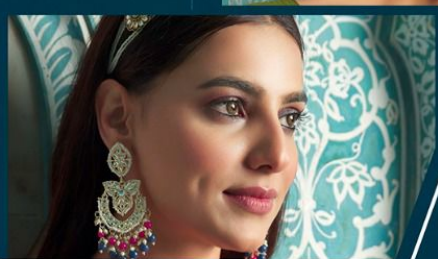

A PRODUCT OF **frona**[®] GROUP

MOONLITE
ELEGANCE

Sage and vibrant yellow gold

"Enhancing nature's grace
with a touch of beauty."

LILY & LALI[®]
GULS PRIDE
A PRODUCT OF **friona** GROUP

D.NO.12204

LILY&LALI[®]
GULSPRIDE
A PRODUCT OF **sfiona** GROUP