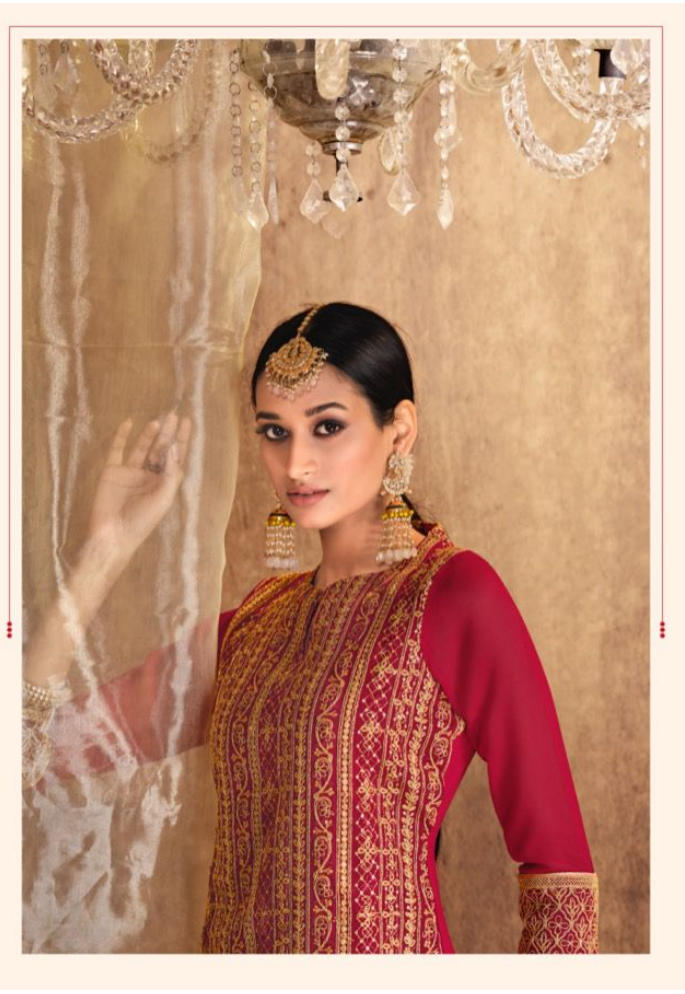

13501

13501

13504

13505

13501

13502

13503

13504

13505

DS
DEEPSY
SUITS
MISRI

MISRI

| DESIGN NO. | PRICE | |
|-----------------|--------|--|
| 13501 | 1699/- | :TOP: REAL GEORGETTE WITH TILLA WORK EMBROIDERY |
| 13502 | 1699/- | |
| 13503 | 1699/- | :BOTTOM: DULL SANTOON WITH EMBROIDERY PATCH |
| 13504 | 1699/- | |
| 13505 | 1699/- | :DUPATTA: REAL GEORGETTE WITH TILLA WORK EMBROIDERY |
| Total Pieces: 5 | | Total Amount: 8495-+GST |