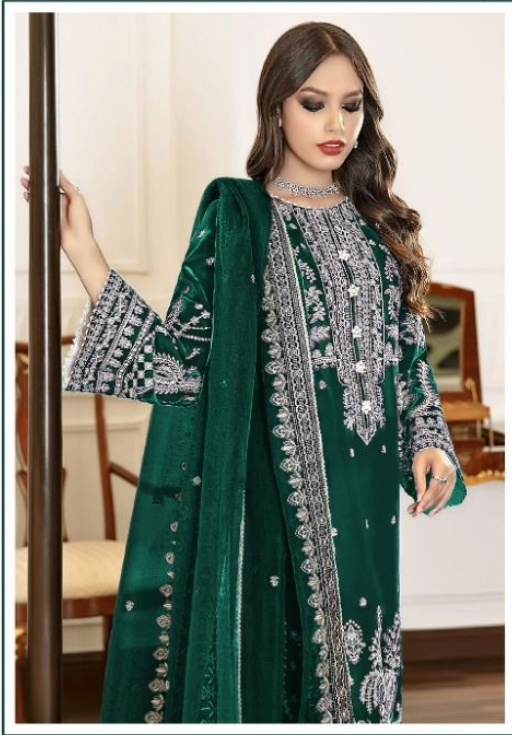

S-498

COLORS

TOP:- FOX GEORGETTE
DUPATTA:- NET WITH
EMBROIDERY
BOTTOM / INNER:- SANTOON

S-498-B

TOP:- FOX GEORGETTE
DUPATTA:- NET WITH
EMBROIDERY
BOTTOM / INNER:- SANTOON

S-498-C

TOP:- FOX GEORGETTE
DUPATTA:- NET WITH
EMBROIDERY
BOTTOM / INNER:- SANTOON

S-498

TOP:- FOX GEORGETTE
DUPATTA:- NET WITH
EMBROIDERY
BOTTOM / INNER:- SANTOON

S-498-D

Shree®
FABS

S-498

COLORS

TOP:- FOX GEORGETTE
DUPATTA:- NET WITH
EMBROIDERY
BOTTOM / INNER:- SANTOON

S-498