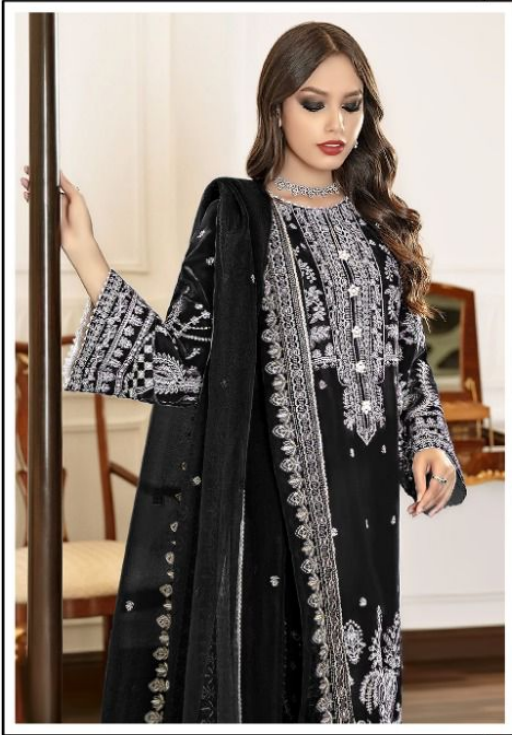

S-498

COLORS

TOP:- FOX GEORGETTE
DUPATTA:- NET WITH
EMBROIDERY
BOTTOM / INNER:- SANTOON

S-498-B

TOP:- FOX GEORGETTE
DUPATTA:- NET WITH
EMBROIDERY
BOTTOM / INNER:- SANTOON

S-498-C

TOP:- FOX GEORGETTE
DUPATTA:- NET WITH
EMBROIDERY
BOTTOM / INNER:- SANTOON

S-498

TOP:- FOX GEORGETTE
DUPATTA:- NET WITH
EMBROIDERY
BOTTOM / INNER:- SANTOON

S-498-D

Shree®
FABS

S-498

COLORS

TOP:- FOX GEORGETTE
DUPATTA:- NET WITH
EMBROIDERY
BOTTOM / INNER:- SANTOON

S-498