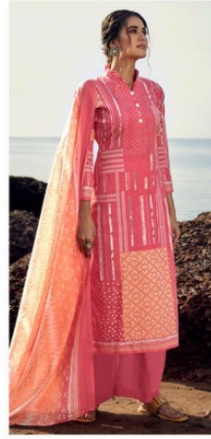

 *Zulfat*
Designer Suits
nazaara

391-008

Zulfat
DESIGN

Beauty: Jane fabric, bold patterns and auspicious detailing adds modern silhouette

391-009

391-001

391-002

391-003

391-004

391-005

391-006

391-007

391-008

391-009

391-010

Zulfat
nazaara

Zulfat
DESIGNER

391-010

 *Zulfat*
Designer Suits
nazaara

More grace elegance and beauty the best creates the next follows

391-001

Zulfat

Forever
B
FASHION

It's not the woman
who stands in time
but the woman who
is in time. It's not
the woman who is
in time, but the woman
who is in time.