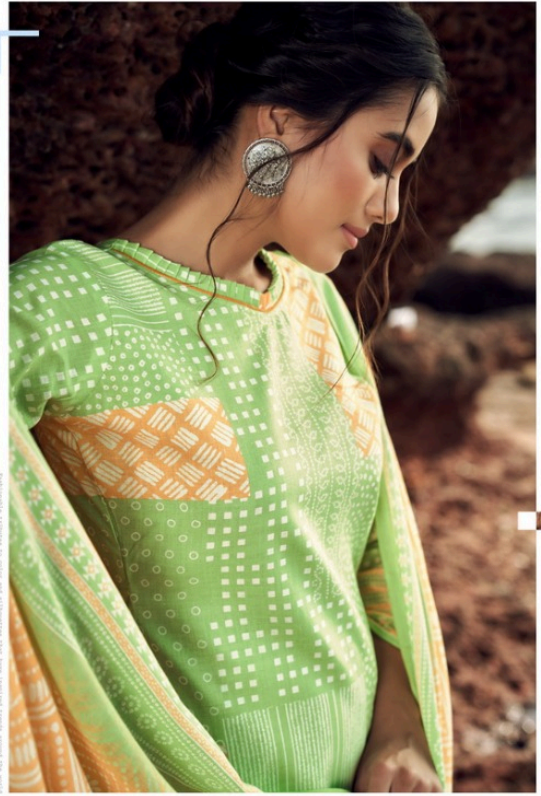

 *Zulfat*
Designer Suits
nazaara

391-008

Zulfat
DESIGN

Beauty: Jane fabric, bold patterns and auspicious detailing adds modern silhouette

391-009

391-001

391-002

391-003

Zulfat
DESIGNER

391-010

 *Zulfat*
Designer Suits
nazaara

More grace elegance and beauty the best creates the next follows

391-001

Zulfat

Forever
B
FASHION

It's not the woman
who stands in time
but the woman who
is in time. It's not
the woman who is
in time, but the woman
who is in time.