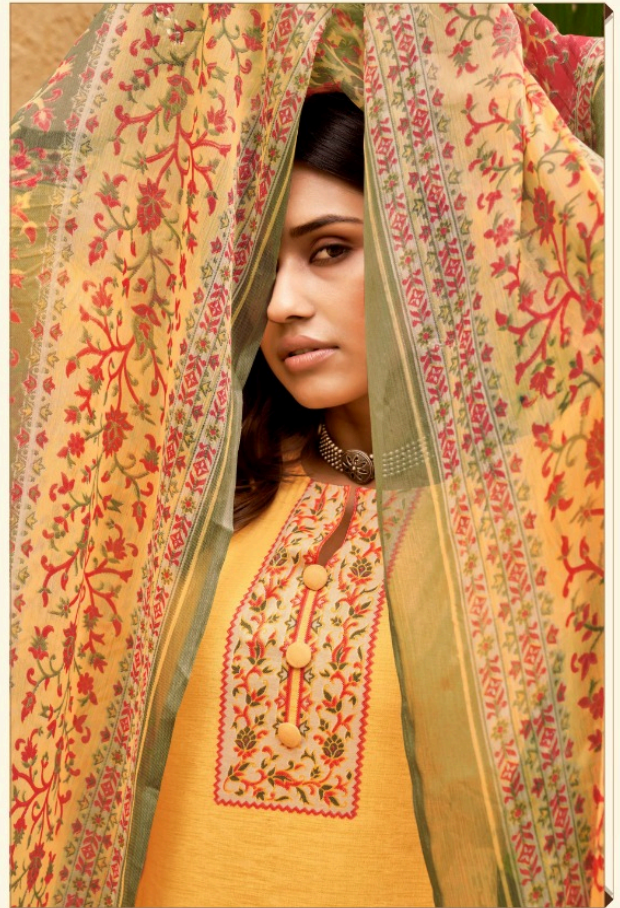

ROMANI®
classic collection
Mirai