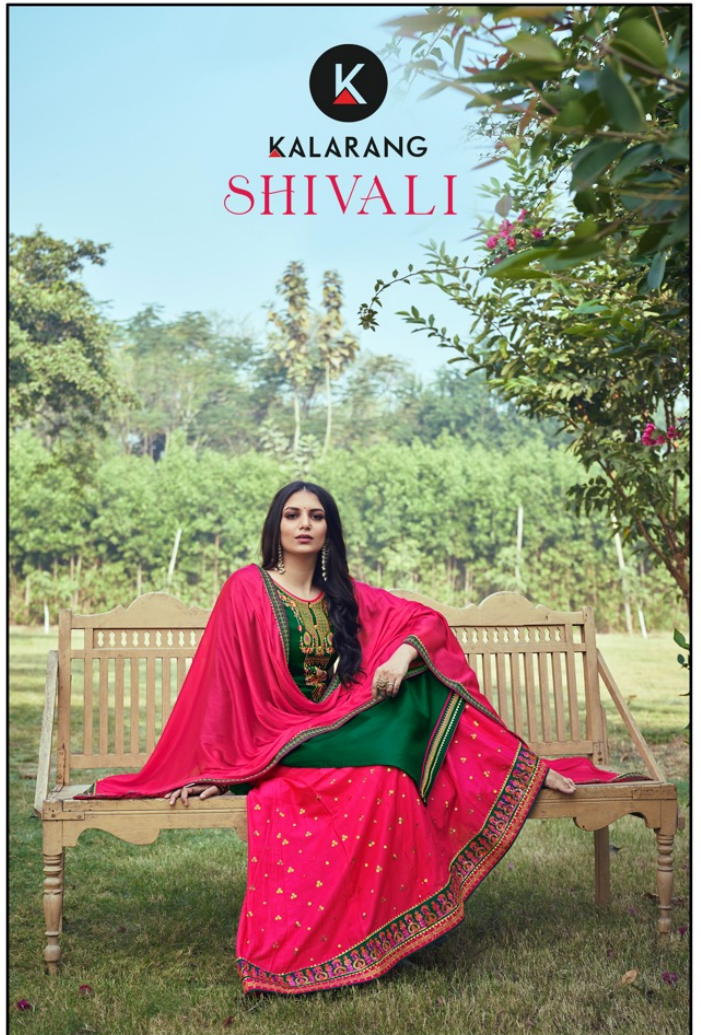

KALARANG

3632  
GLAMOROUS BEAUTY

**COMING  
SOON**

**KALARANG**

*Has Launched New Catalogue*

**SHIVALI**

**BOOK NOW**

3631

3632

3633

3634

**KALARANG**

- **TOP** - JAM SILK COTTON WITH WORK
- **BOTTOM** - PURE COTTON WITH 7MM SEQUENCE WORK REDYWEAR
- **DUPATTA** - CHINON WITH FOUR SIDE LACE WORK
- **DESIGNS** - 04

**Catalogue :- SHIVALI**