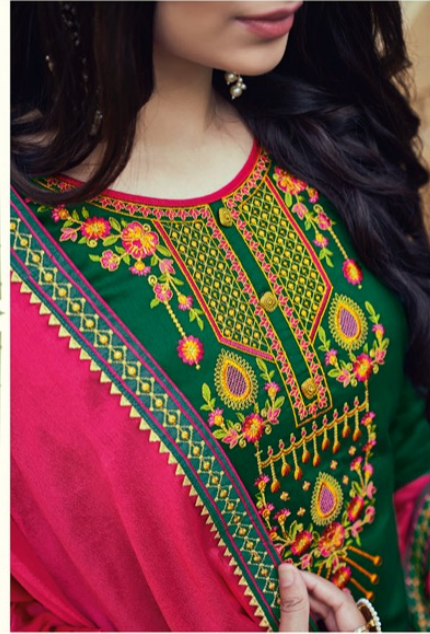

KALARANG

3632
GLAMOROUS BEAUTY