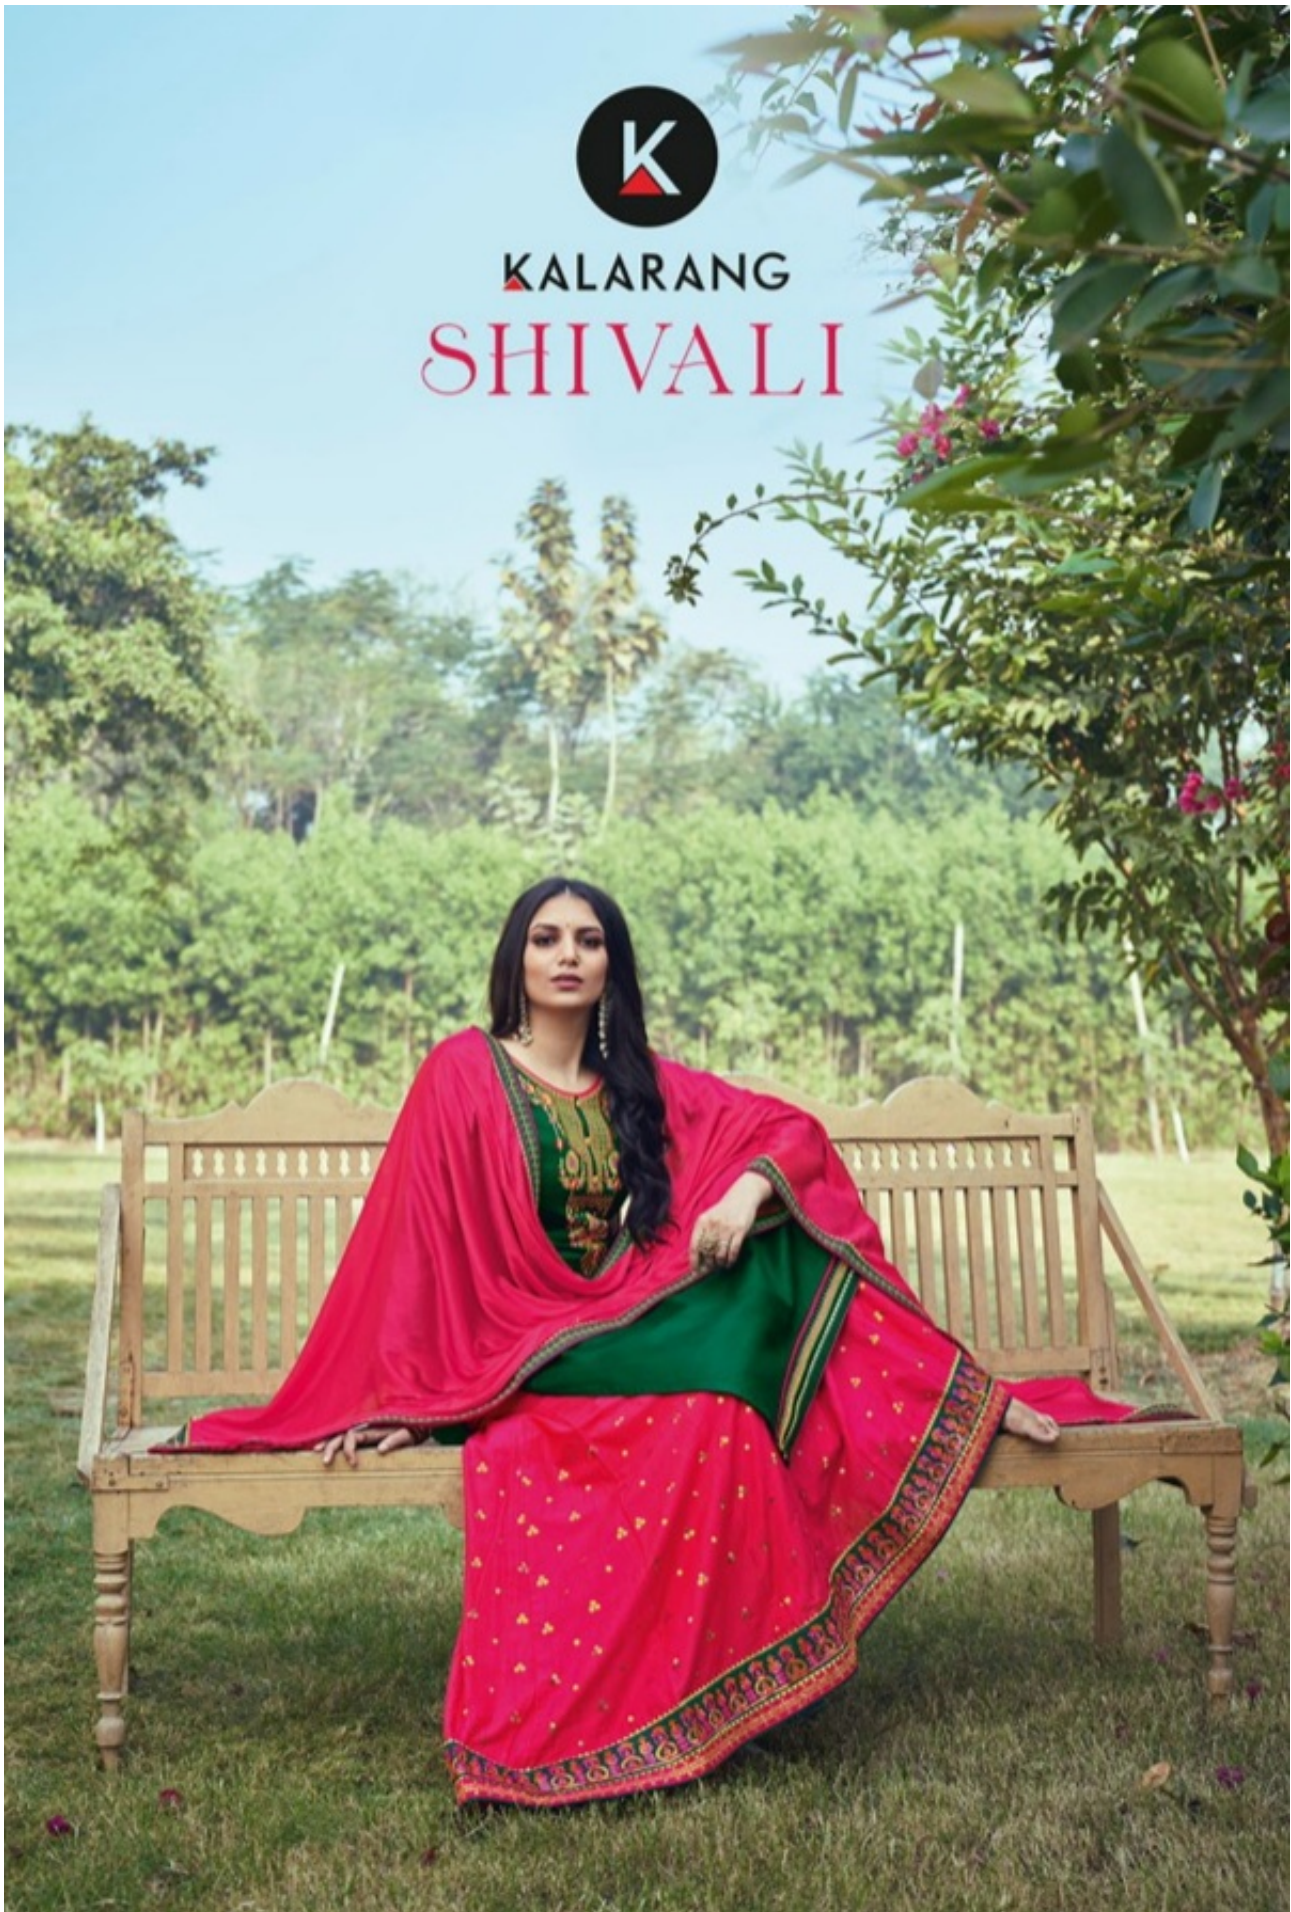

KALARANG
SHIVALI