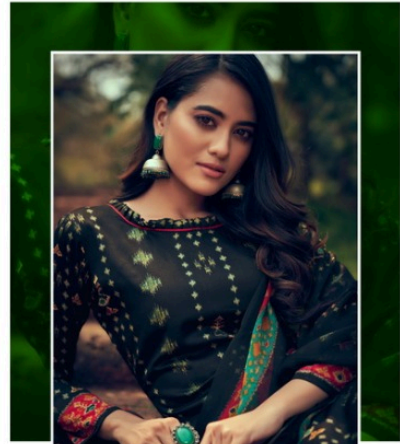

 **Zulfat**
Designer Suits

Fashion Era

Zulfai

392-007

Zulfat

392-008

392-001

392-002

Zulfat
Fashion Era

 **Zulfat**
Designer Suits

Fashion Era

Zulfat
Lifestyle

The SHINING star

Zulfat
DESIGNER

conquer THE universe

She is unstoppable and she takes anything she wants with a smile. She is a little wildflower with a lot of warrior underneath.