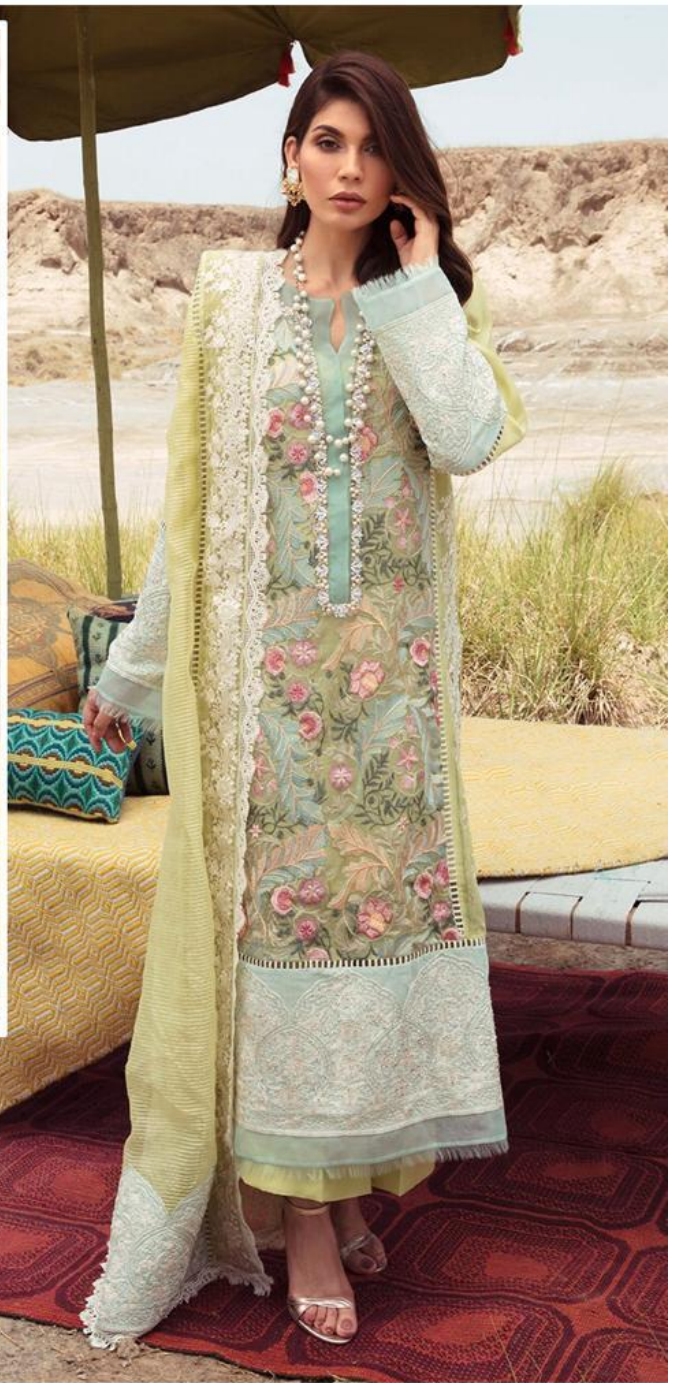

WASHING INTRUCTIONS

DO NOT USE ANY TYPE OF BLEACH OR STAIN REMOVING CHEMICALS
BEFORE CUTTING / STITCHING, FABRIC SHOULD BE SOAKED BE SOAKED IN WATER
(ALL COMPONENTS SEPARATELY) FOR 15 MINUTES
DO NOT KEEP WET FABRIC IN TWISTED FROM IN ORDER TO AVOID COPY MARKS |
WASH COLOURED AND WHITE FABRICS SEPARATELY
IRON CLOTHES AT MODERATE TEMPERATURE | DO NOT DRY FABRIC IN DIRECT SUNLIGHT
(EXTRA LACES, HANGINGS AND ACCESSORIES ARE NOT INDUDED)

Rosemeen®

C
CRIMSON
Lawn COLLECTION

D.NO.40002