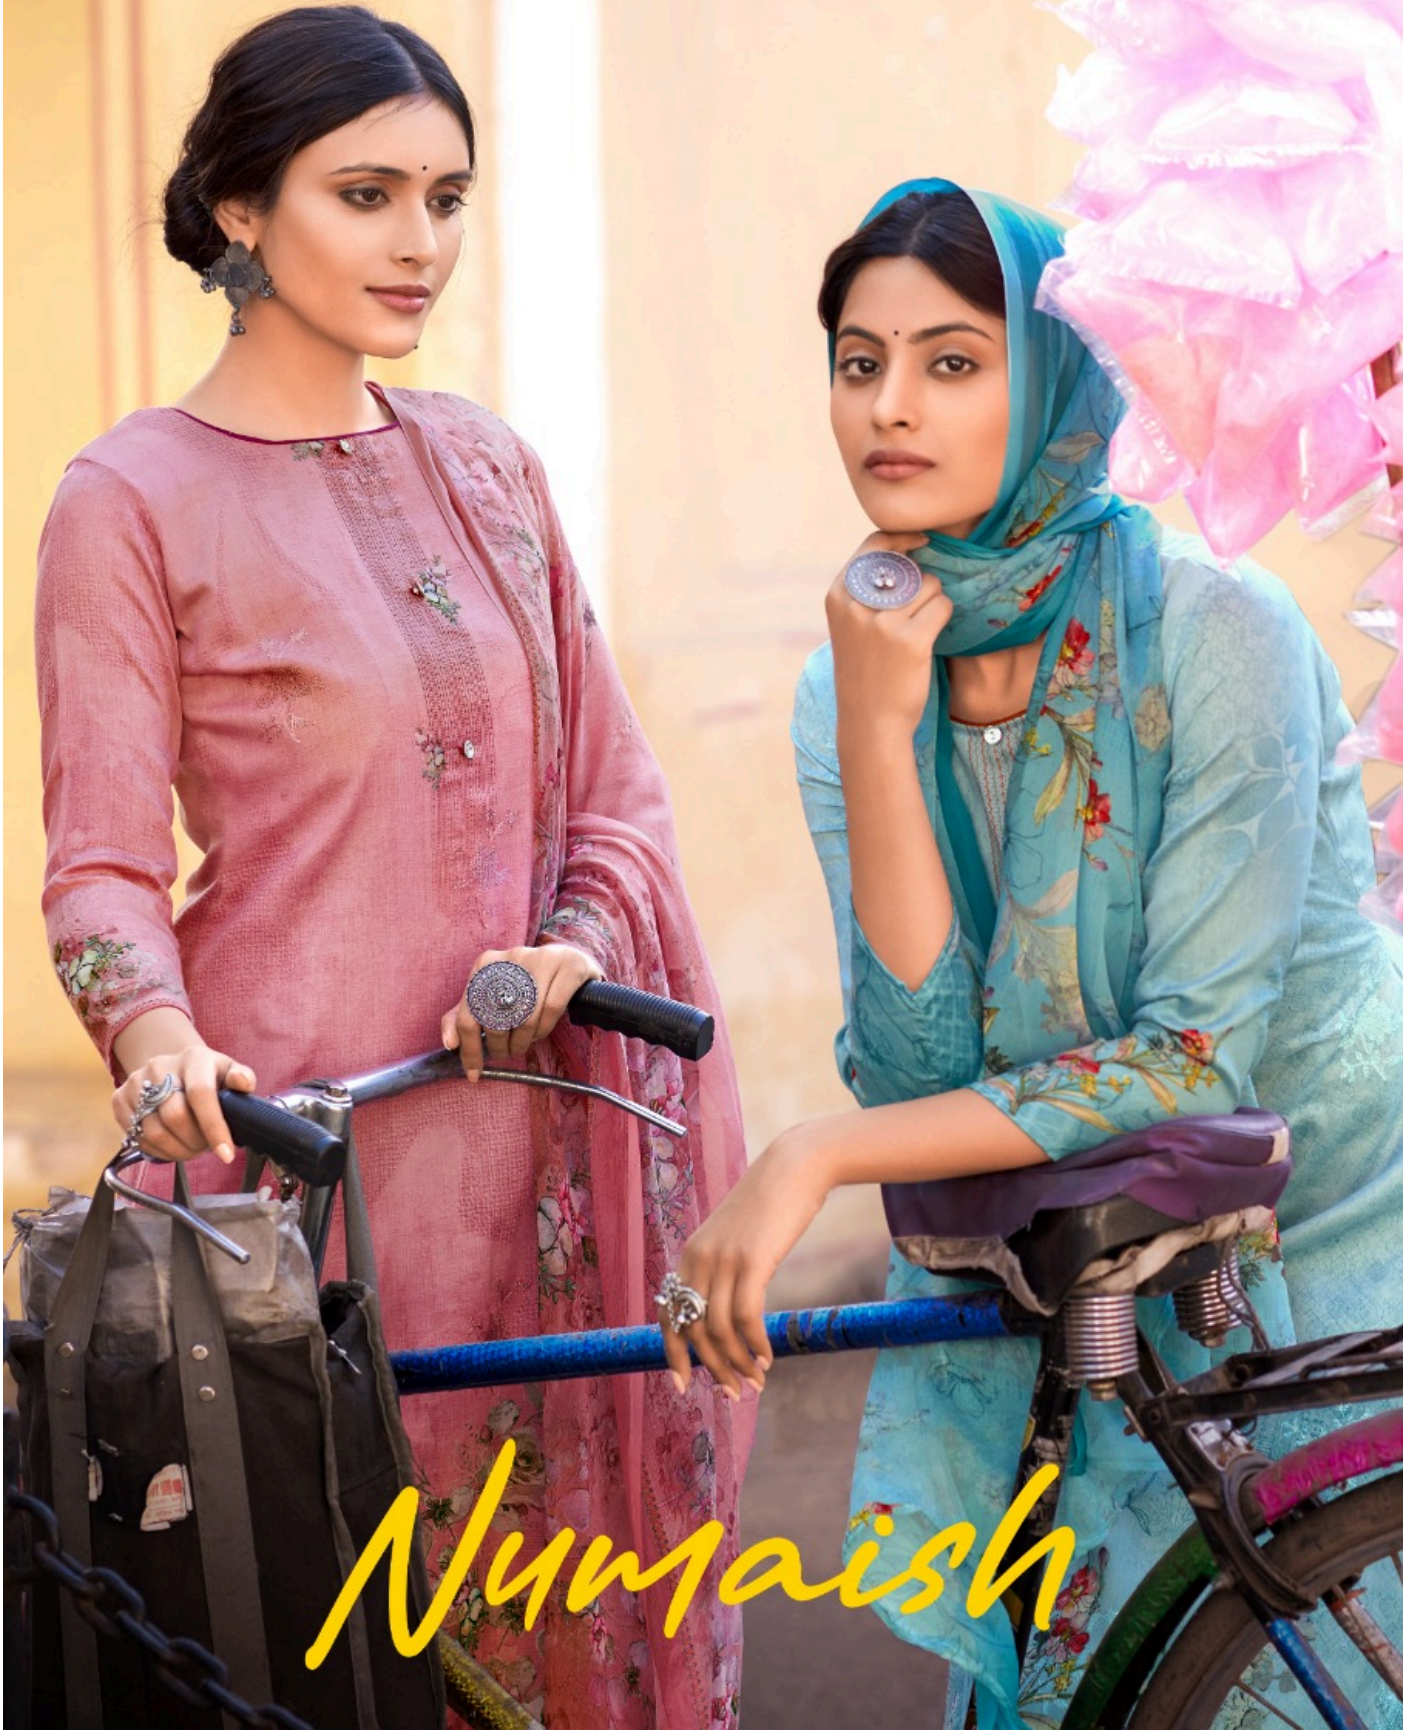

Zulfat®
Designer Suits

Numaish