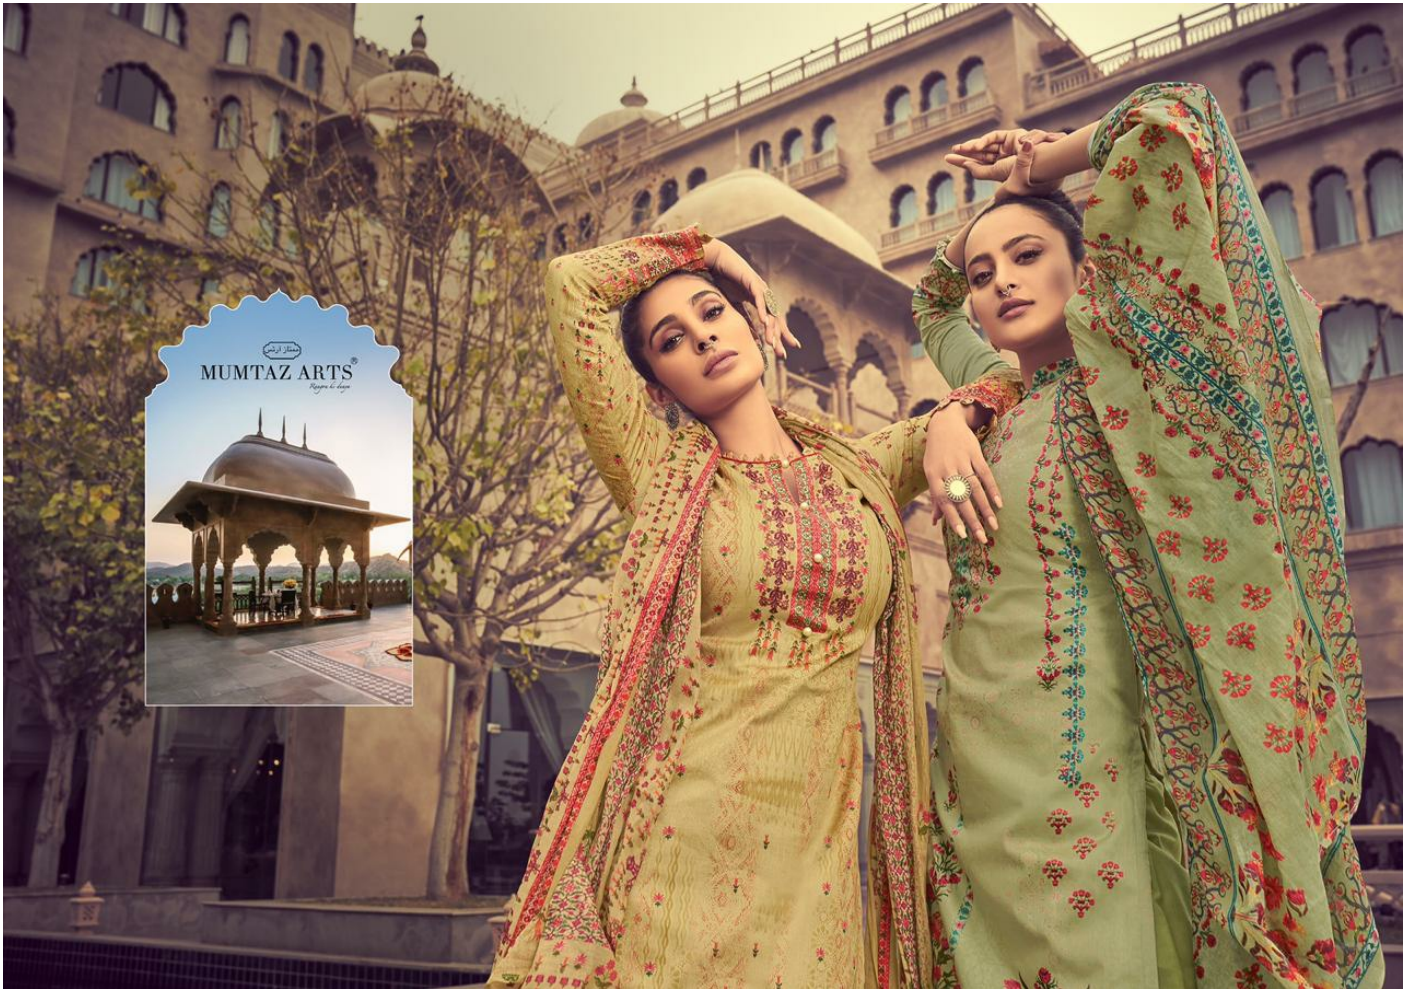

MUMTAZ ARTS

Pakistani Art & Design