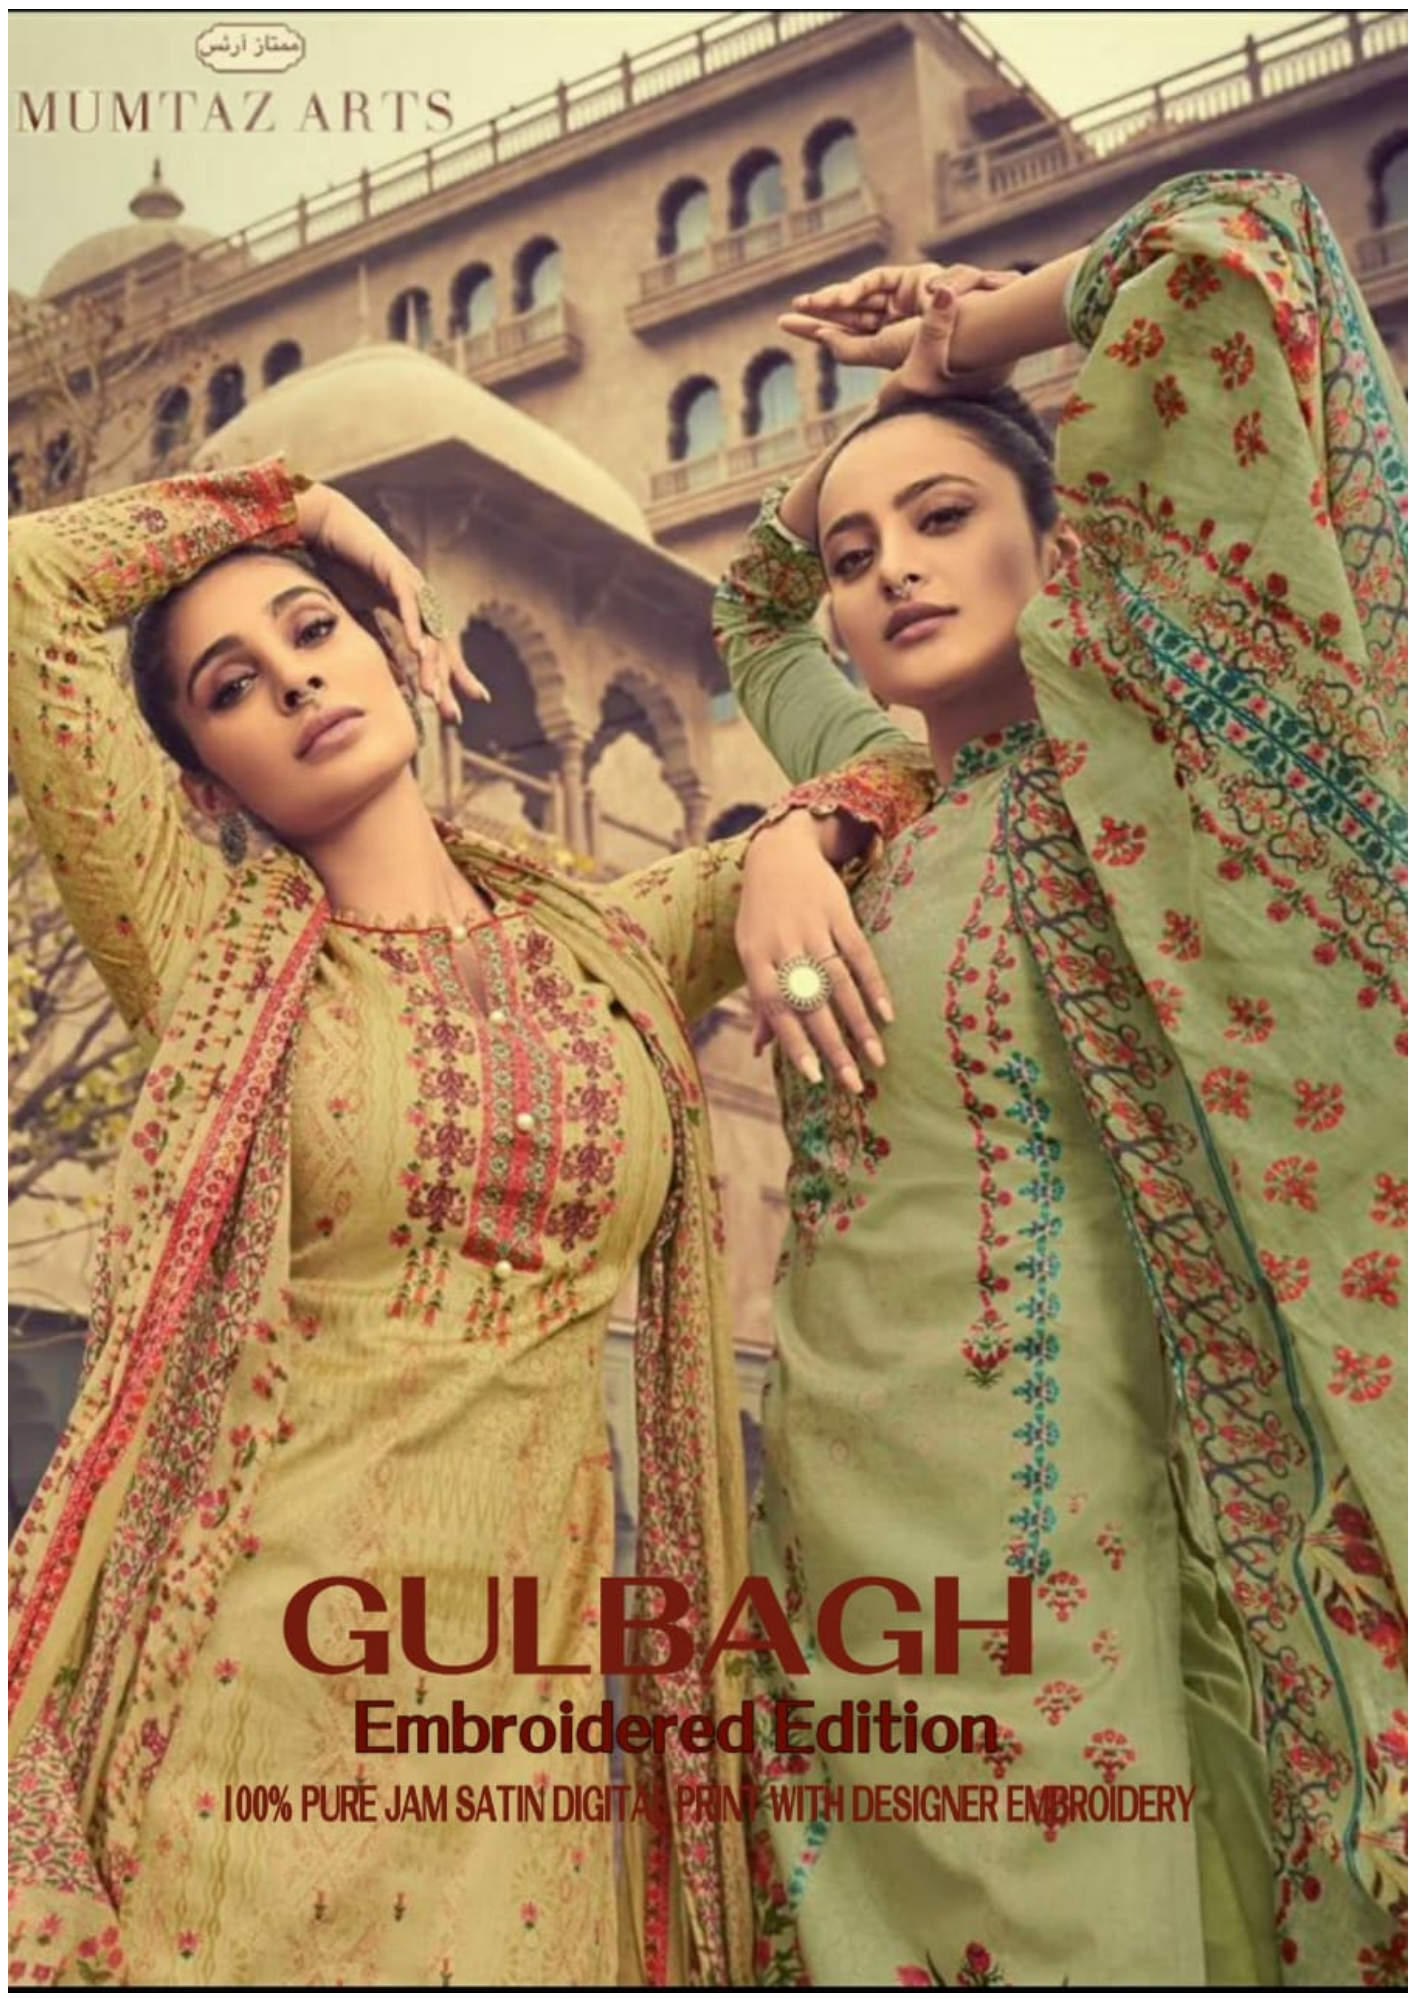

ممتاز آرٹس

MUMTAZ ARTS

GULBAGH

Embroidered Edition

100% PURE JAM SATIN DIGITAL PRINT WITH DESIGNER EMBROIDERY