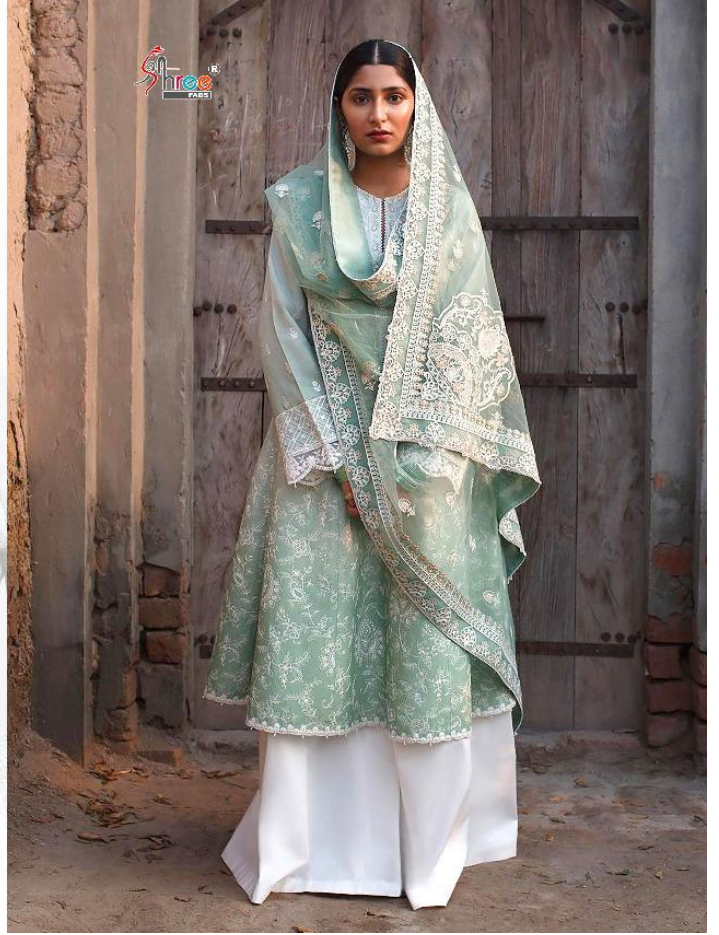

1730

ZARA SHEHZAN
LAWN COLLECTION

ZARA SHEHZAN
LAWN COLLECTION

1731

Shree
LAWNS

ZARA SHAHJAHAN LAWN COLLECTION

D.NO.	TOP	BOTTOM	DUPATTA
1727	CAMBRIC COTTON WITH HEAVY EMBROIDERY	SEMI LAWN	BUTTER FLY NET WITH WORK
1728	CAMBRIC COTTON WITH HEAVY EMBROIDERY	SEMI LAWN	BUTTER FLY NET WITH WORK
1729	CAMBRIC COTTON WITH HEAVY EMBROIDERY	SEMI LAWN	CHIFFON PRINTED
1730	CAMBRIC COTTON WITH HEAVY EMBROIDERY	SEMI LAWN	BUTTER FLY NET WITH WORK
1731	CAMBRIC COTTON WITH HEAVY EMBROIDERY	SEMI LAWN	JACQUARD DUPATTA