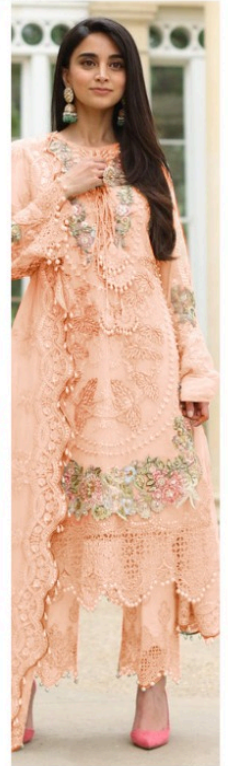

#R-445-B

TOP- FOX GEORGETTE WITH HEAVY EMBROIDERY
BOTTOM- DULL SANTOON
DUPATTA - NET WITH EMBROIDERY

Ⓟ DRY CLEAN ONLY.
ⓧ DO NOT USE ANY BLEACH OR STAIN REMOVING CHEMICAL.

Ramsha®
445-NX

Ramsha®
445-NX

#R-445-B

#R-445-C

#R-445-D

#R-445-E

#R-445-B

TOP- FOX GEORGETTE WITH HEAVY EMBROIDERY
BOTTOM- DULL SANTOON
DUPATTA - NET WITH EMBROIDERY

Ⓟ DRY CLEAN ONLY.
ⓧ DO NOT USE ANY BLEACH OR STAIN REMOVING CHEMICAL.

#R-445-D

TOP- FOX GEORGETTE WITH HEAVY EMBROIDERY
BOTTOM- DULL SANTOON
DUPATTA - NET WITH EMBROIDERY

Ⓟ DRY CLEAN ONLY.
ⓧ DO NOT USE ANY BLEACH OR STAIN REMOVING CHEMICAL.

#R-445-C

TOP- FOX GEORGETTE WITH HEAVY EMBROIDERY
BOTTOM- DULL SANTOON
DUPATTA - NET WITH EMBROIDERY