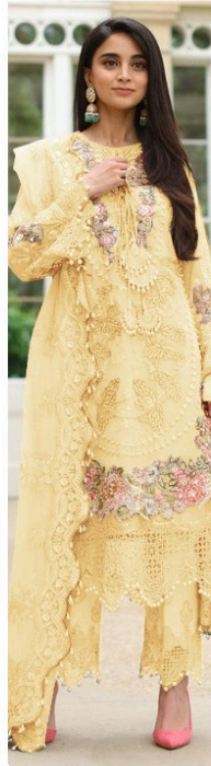

#R-445-B

TOP- FOX GEORGETTE WITH HEAVY EMBROIDERY
BOTTOM- DULL SANTOON
DUPATTA - NET WITH EMBROIDERY

Ⓟ DRY CLEAN ONLY.
ⓧ DO NOT USE ANY BLEACH OR STAIN REMOVING CHEMICAL.

Ramsha®
445-NX

Ramsha®
445-NX

#R-445-B

#R-445-C

#R-445-D

#R-445-E

#R-445-B

TOP- FOX GEORGETTE WITH HEAVY EMBROIDERY
BOTTOM- DULL SANTOON
DUPATTA - NET WITH EMBROIDERY

Ⓟ DRY CLEAN ONLY.
ⓧ DO NOT USE ANY BLEACH OR STAIN REMOVING CHEMICAL.

#R-445-D

TOP- FOX GEORGETTE WITH HEAVY EMBROIDERY
BOTTOM- DULL SANTOON
DUPATTA - NET WITH EMBROIDERY

Ⓟ DRY CLEAN ONLY.
ⓧ DO NOT USE ANY BLEACH OR STAIN REMOVING CHEMICAL.

#R-445-C

TOP- FOX GEORGETTE WITH HEAVY EMBROIDERY
BOTTOM- DULL SANTOON
DUPATTA - NET WITH EMBROIDERY