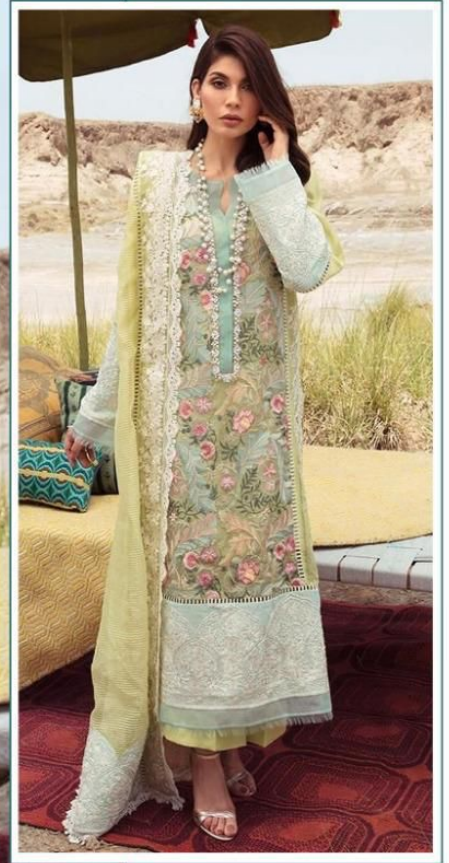

Shree®
FABS

TOP:- LAWN COTTON
DUPATTA:- COTA CHEX
BOTTOM / INNER:- SEMI LAWN

1011

Shree®
FABS

TOP:- LAWN COTTON
DUPATTA:- COTA CHEX
BOTTOM / INNER:- SEMI LAWN

1011