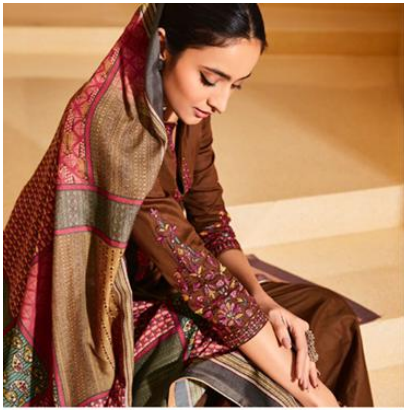

EHSAAAS-8001