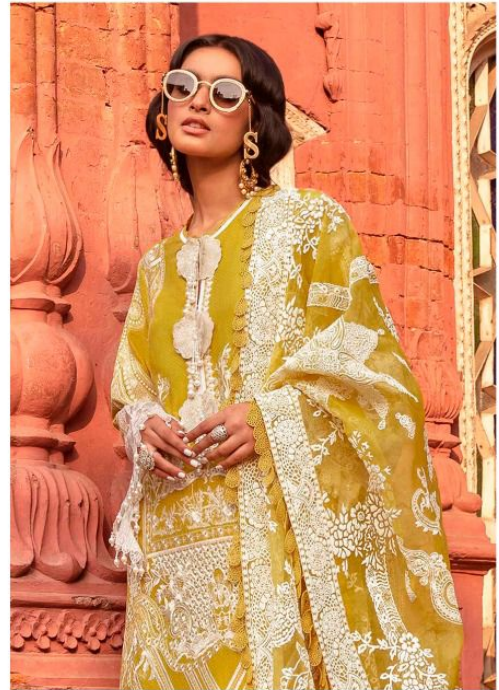

**SANA SAFINAZ**  
LAWN

992

**DEEPSY**  
suits

PRESENTING TO YOU OUR NEW CATALOGUE

# SANA SAFINAZ

LAWN

DESIGN NO	DESCRIPTION	RATE
991	TOP : PURE COTTON WITH EMBROIDERY BOTTOM : COTTON DUPATTA : PURE COTTON MAL MAL PRINT	999
992	TOP : PURE COTTON PRINT WITH EMBROIDERY BOTTOM : COTTON DUPATTA : ORGENZA WITH HAND BLOCKPRINT	999
993	TOP : PURE COTTON WITH EMBROIDERY BOTTOM : COTTON DUPATTA : PURE COTTON MAL MAL PRINT	999
994	TOP : PURE COTTON PRINT WITH EMBROIDERY BOTTOM : COTTON DUPATTA : ORGENZA WITH HAND BLOCKPRINT	999