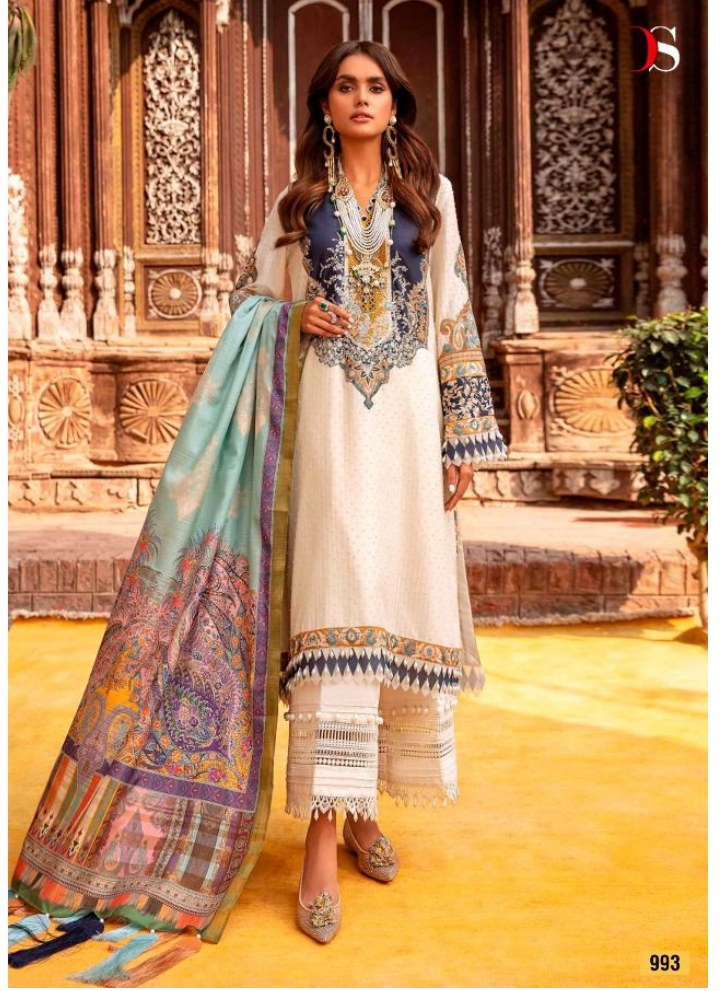

**SANA SAFINAZ**  
LAWN

992

**DEEPSY**  
suits

PRESENTING TO YOU OUR NEW CATALOGUE

# SANA SAFINAZ

LAWN

DESIGN NO	DESCRIPTION	RATE
991	TOP : PURE COTTON WITH EMBROIDERY BOTTOM : COTTON DUPATTA : PURE COTTON MAL MAL PRINT	999
992	TOP : PURE COTTON PRINT WITH EMBROIDERY BOTTOM : COTTON DUPATTA : ORGENZA WITH HAND BLOCKPRINT	999
993	TOP : PURE COTTON WITH EMBROIDERY BOTTOM : COTTON DUPATTA : PURE COTTON MAL MAL PRINT	999
994	TOP : PURE COTTON PRINT WITH EMBROIDERY BOTTOM : COTTON DUPATTA : ORGENZA WITH HAND BLOCKPRINT	999