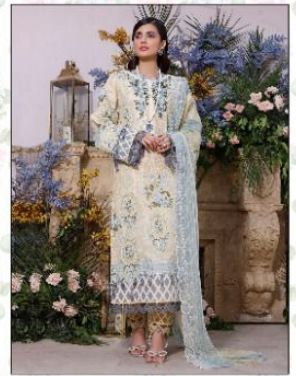

FIRDOUS

Premium collection

VOL-4

FIRDOUS

Premium collection
VOL-4

2203

FIRDOUS
Premium collection
VOL-4

2203

2204

2207

2208

2205

2206

2209

2210

2204

FIRDOUS
Premium collection
VOL-4

Shree
FABRI

FIRDOUS
Premium collection
VOL- 4

2205

FIRDOUS
Premium collection
VOL-4

FIRDOUS
Premium collection
VOL-4

2206

FIRDOUS
Premium collection
VOL- 4

A full-body photograph of a woman in a black and white patterned dress with a white lace overlay, standing in an arched doorway. The background is a floral pattern. The text "Shree® FAB" is at the top, and "FIRDOUS Premium collection VOL-4" is at the bottom.