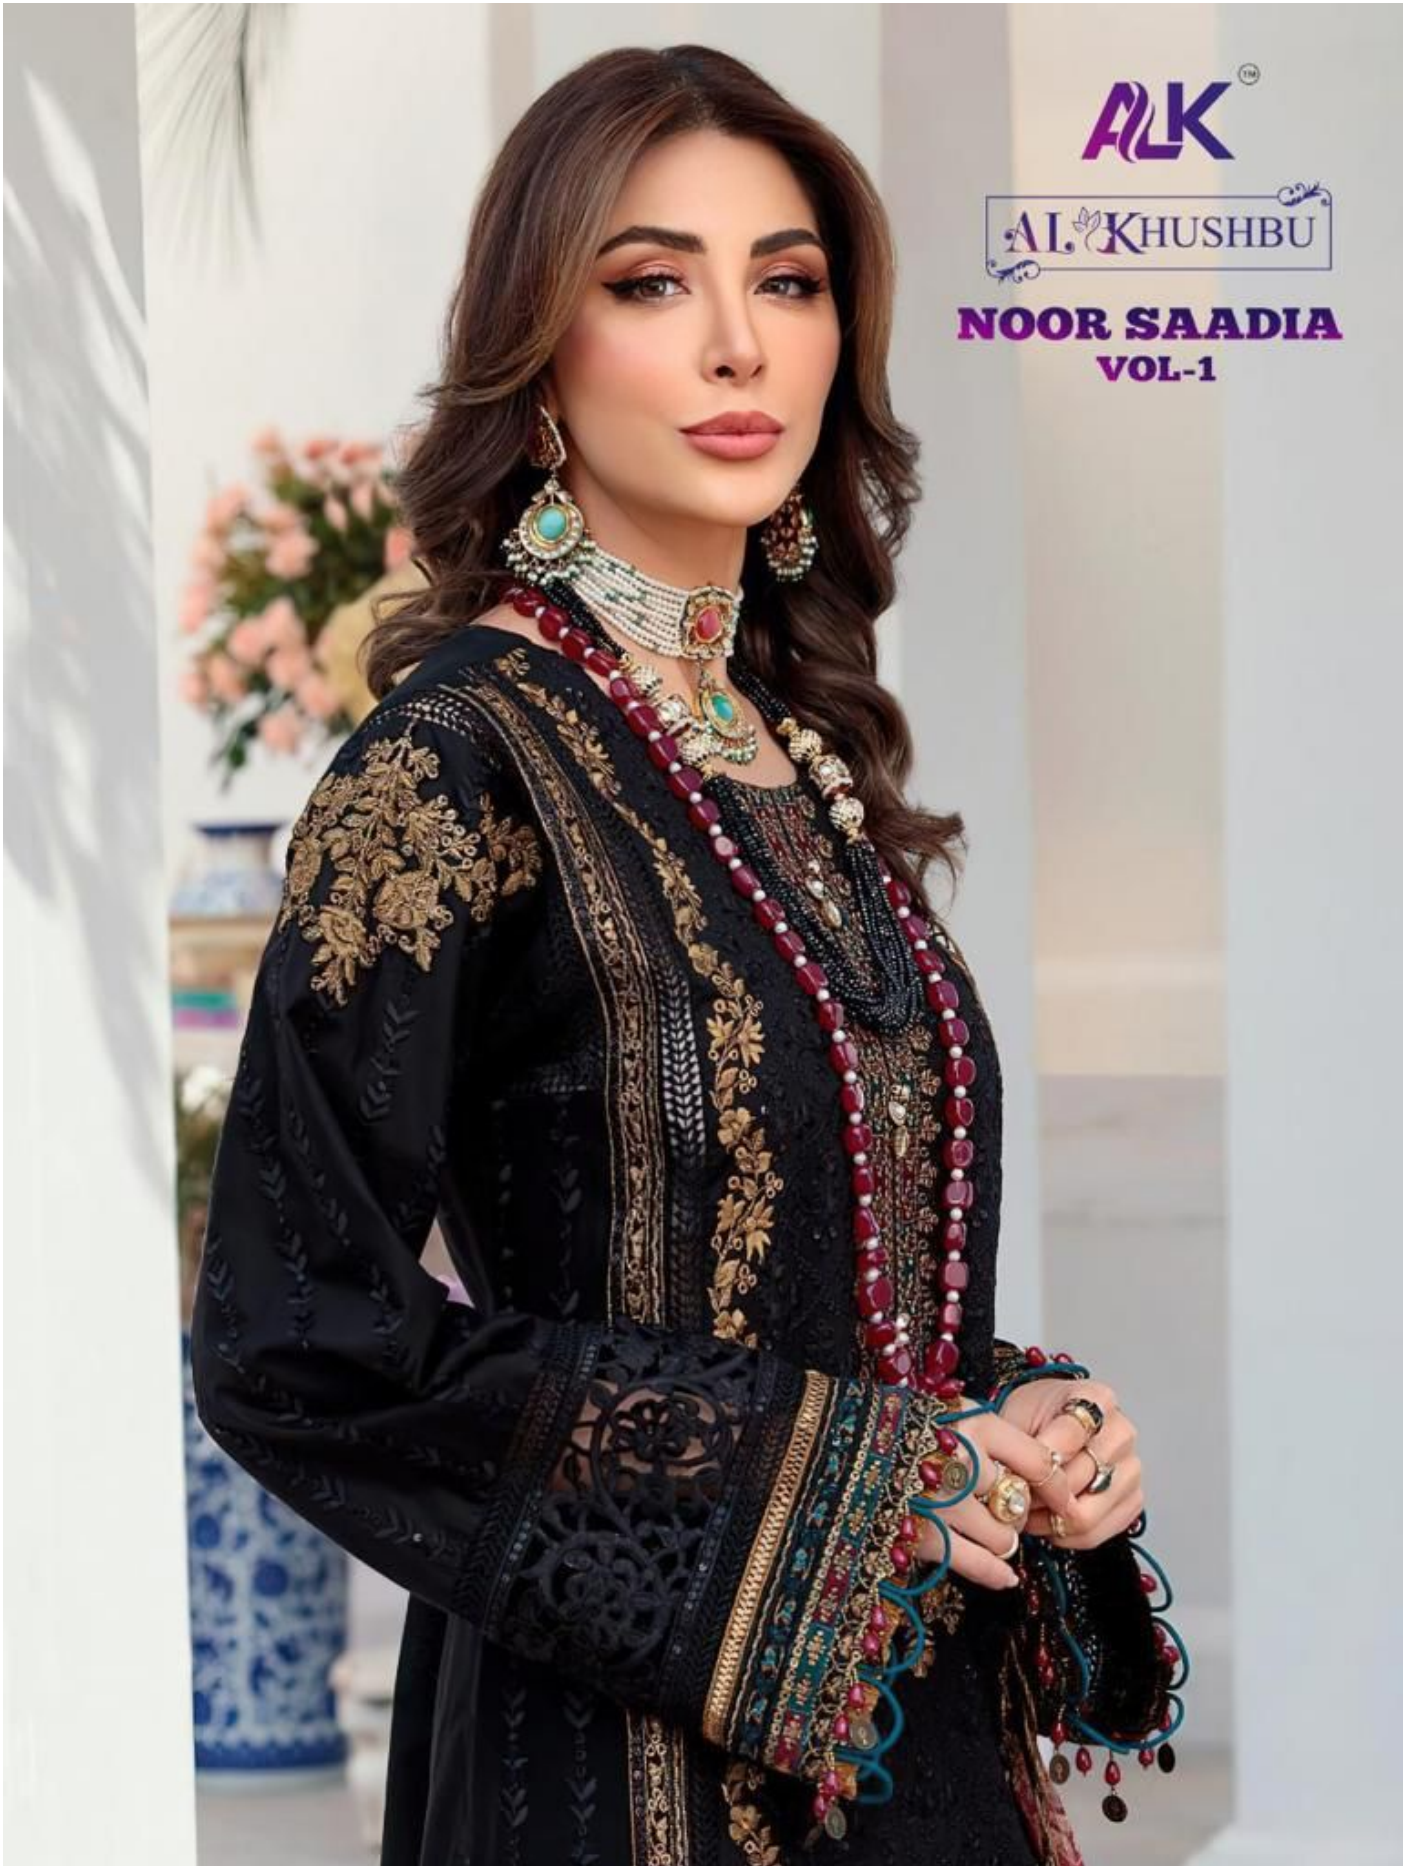

ALKTM

AL KHUSHBU

NOOR SAADIA
VOL-1

ALKTM

AL KHUSHBU

NOOR SAADIA
VOL-1

ALK[®]
AL KHUSHBU

ALK

NOOR SAADIA VOL-1

AL KHUSHBU

ALK D.NO.2062

TOP

Cambric Cotton With
Heavy Embroidery Work

BOTTOM-INNER

Semi Lawn

DUPATTA

Silver Siffone Printed

ALK

NOOR SAADIA VOL-1

AL KHUSHBU

ALK D.NO.2063

TOP

Cambric Cotton With
Heavy Embroidery Work

BOTTOM-INNER

ALK D.NO.2065

TOP

Cambric Cotton With
Heavy Embroidery Work

BOTTOM-INNER

Semi Lawn

DUPATTA

Silver Siffone Printed

ALK