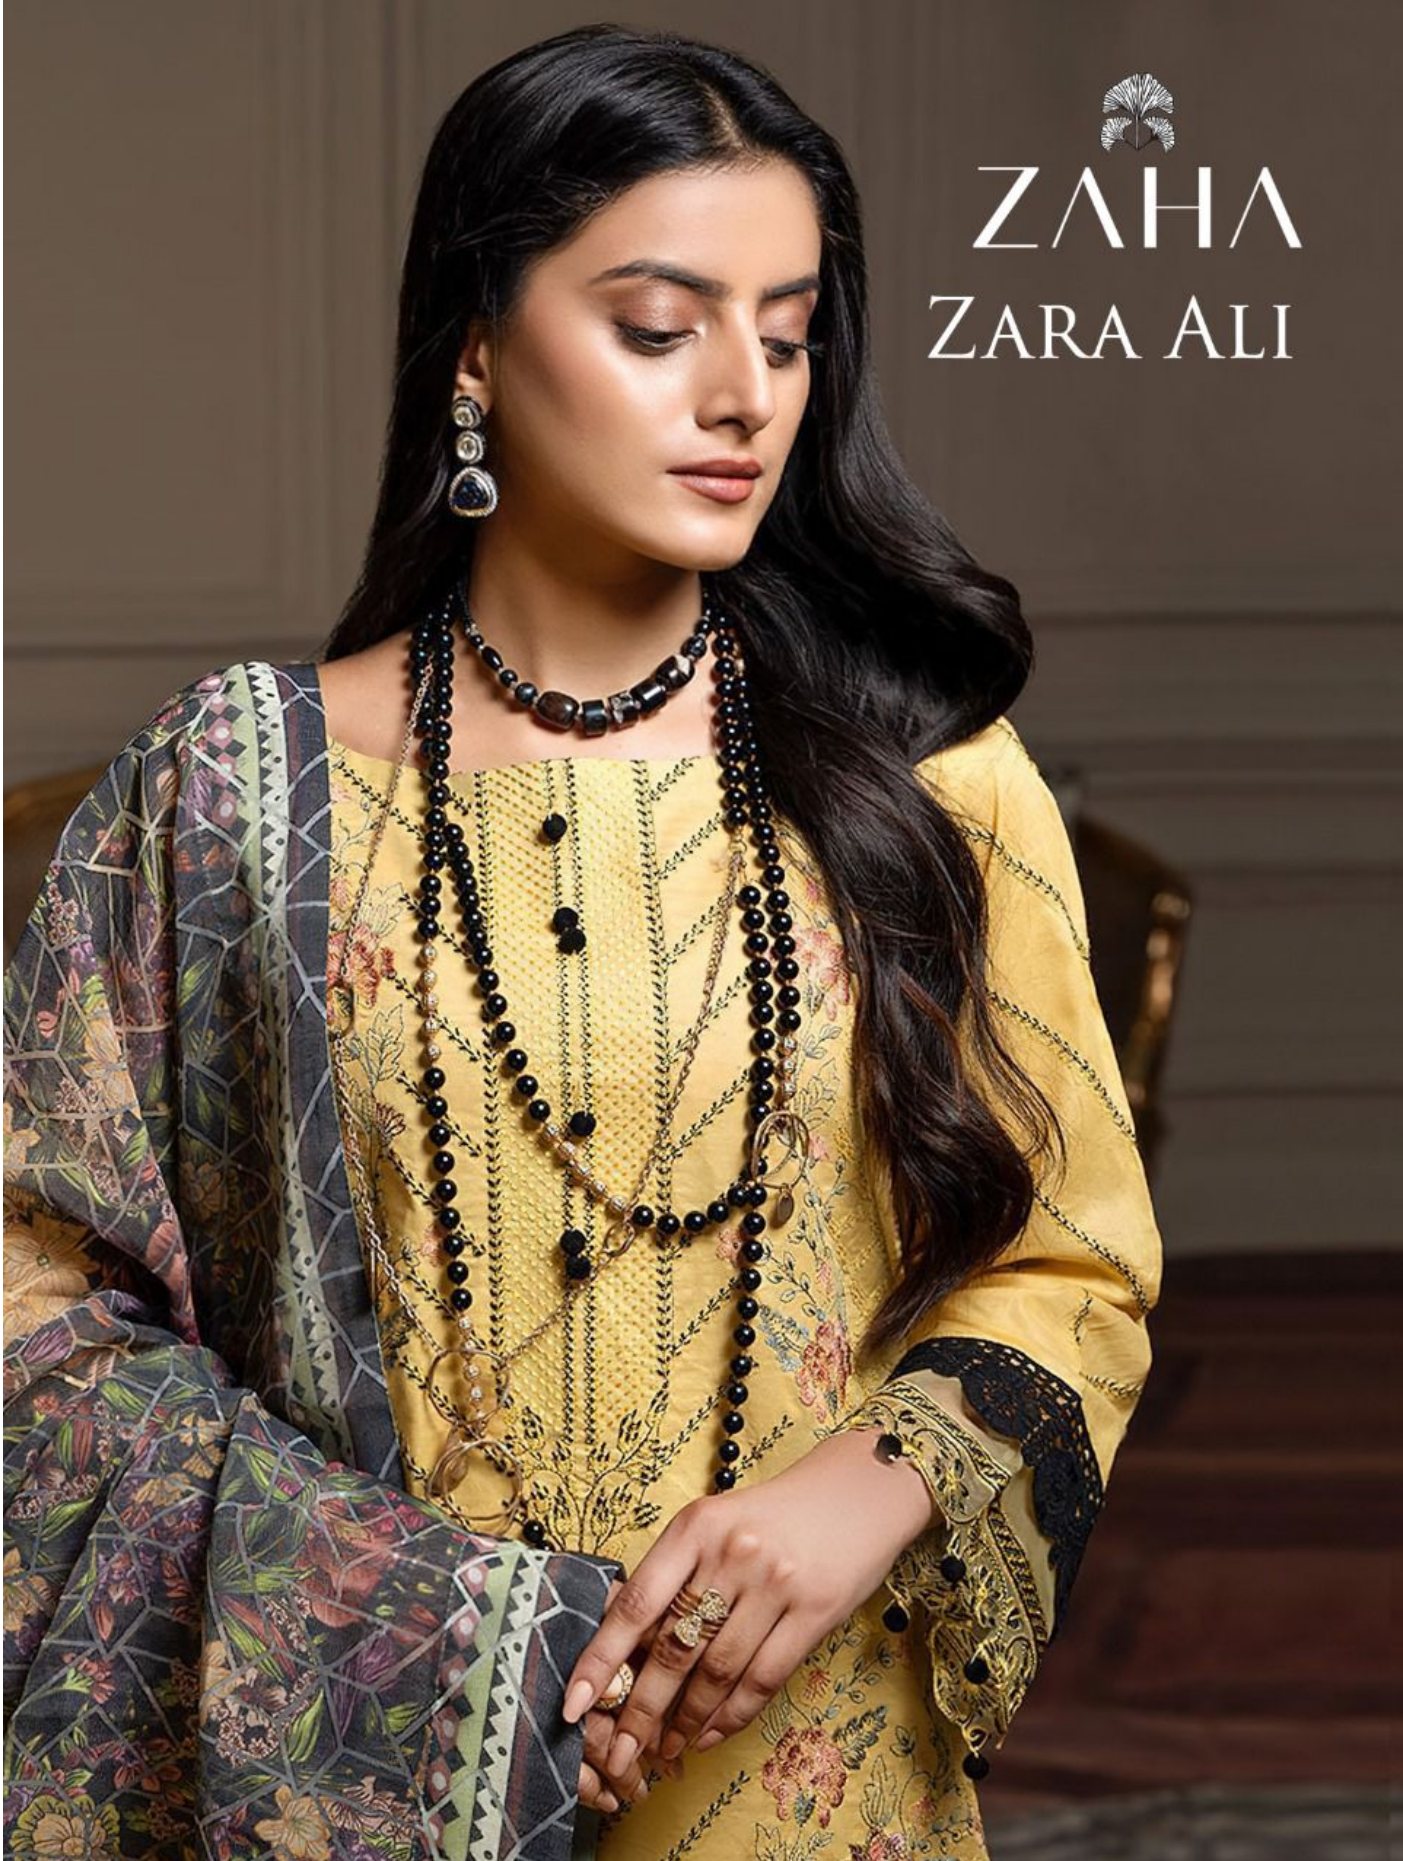

ZAHA
ZARA ALI

ZAHA
ZARA ALI

ZARA ALI

ZAHA

D.No.10066

TOP Combric Cotton with Heavy Embroidery Work

BOTTOM-INNER Semi Lawn

DUPATTA Silver Siffone Printed

ZARA ALI

ZAHA

D.No.10067

TOP Combric Cotton with Heavy Embroidery Work

BOTTOM-INNER Semi Lawn

DUPATTA

Silver Siffone Printed

ZARA ALI

ZAHA

D.No.10068

TOP Combric Cotton with Heavy Embroidery Work

BOTTOM-INNER Semi Lawn

DUPATTA

Silver Siffone Printed

ZAHA

ZARA ALI

TOP Combric Cotton with
Heavy Embroidery Work

BOTTOM-INNER Semi Lawn

DUPATTA Silver Siffone
Printed

D.NO.10066

D.NO.10067

D.NO.10068