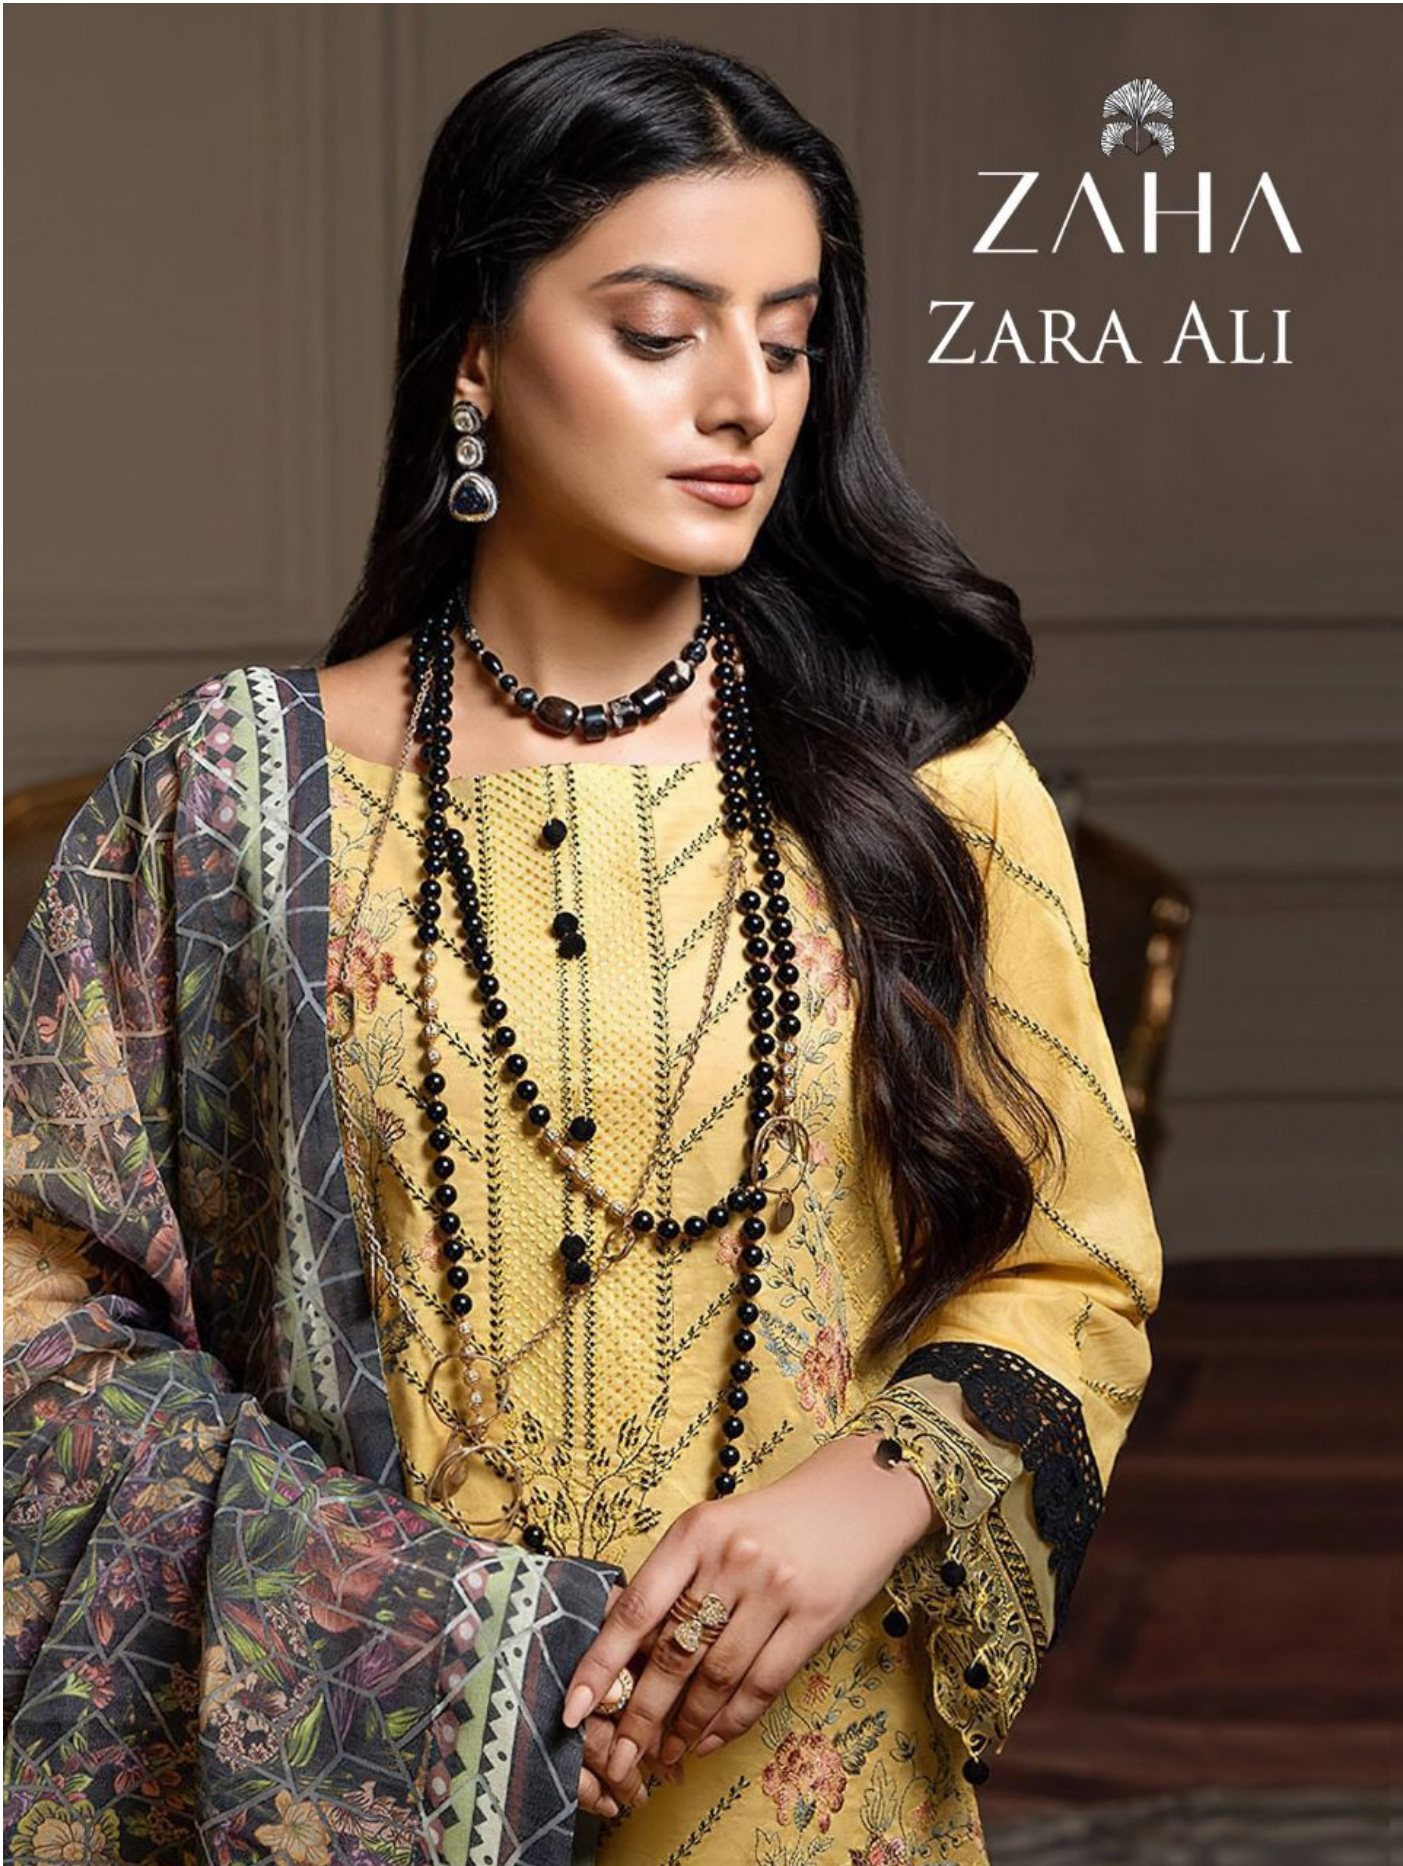

ZAHA
ZARA ALI

ZAHA
ZARA ALI

ZARA ALI

ZAHA

D.No.10066

TOP Combric Cotton with Heavy Embroidery Work

BOTTOM-INNER Semi Lawn

DUPATTA Silver Siffone Printed

ZARA ALI

ZAHA

D.No.10067

TOP Combric Cotton with Heavy Embroidery Work

BOTTOM-INNER Semi Lawn

DUPATTA

Silver Siffone Printed

ZARA ALI

ZAHA

D.No.10068

TOP Combric Cotton with Heavy Embroidery Work

BOTTOM-INNER Semi Lawn

DUPATTA

Silver Siffone Printed

ZAHA

ZARA ALI

TOP Combric Cotton with
Heavy Embroidery Work

BOTTOM-INNER Semi Lawn

DUPATTA Silver Siffone
Printed

D.NO.10066

D.NO.10067

D.NO.10068