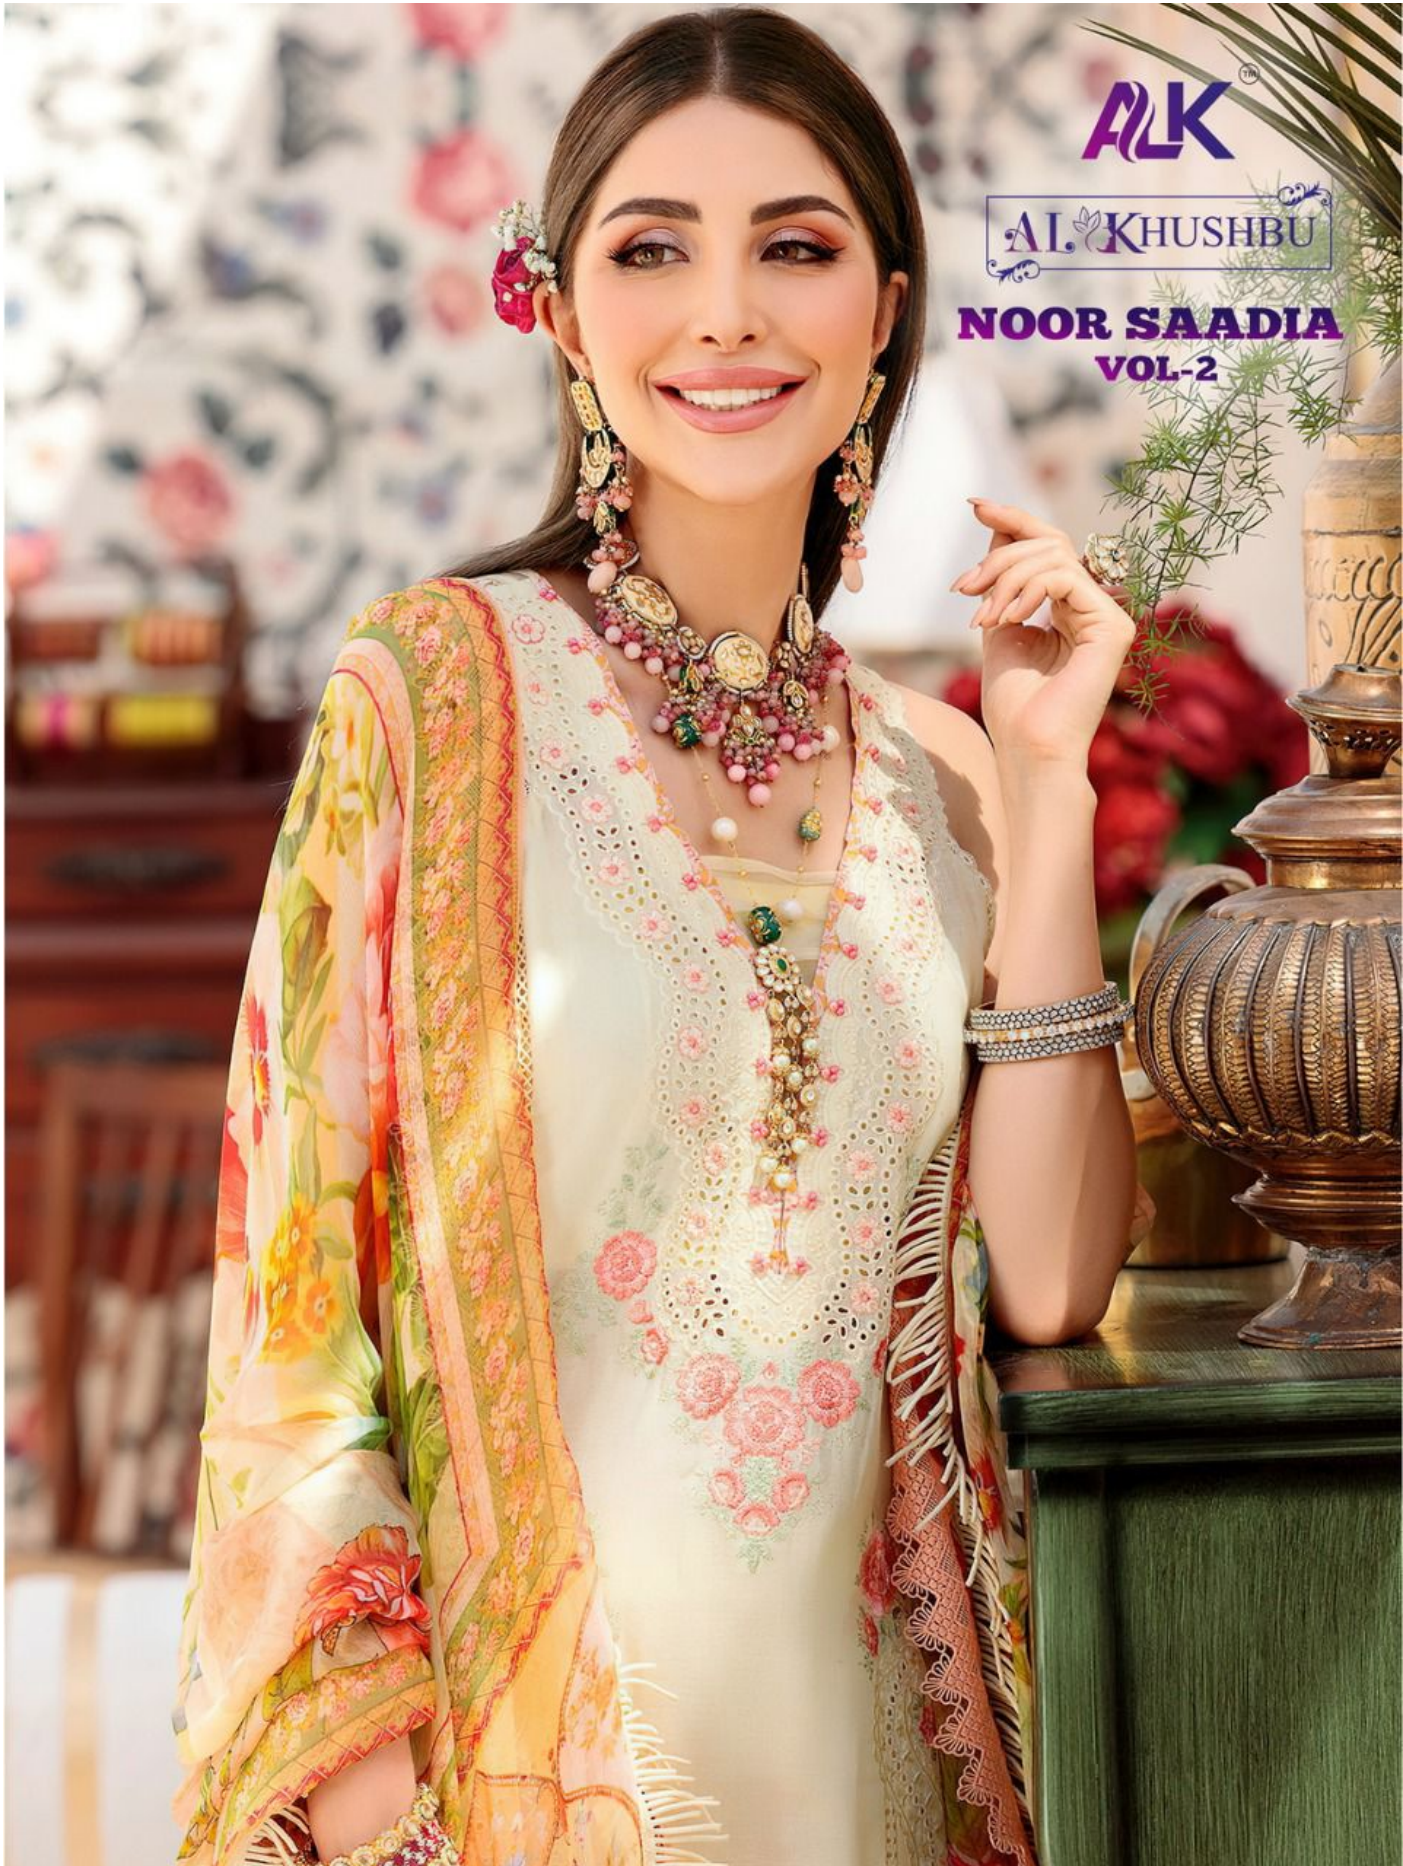

ALKTM

AL KHUSHBU

NOOR SAADIA
VOL-2

ALKTM

AL KHUSHBU

NOOR SAADIA
VOL-2

ALK

**NOOR
SAADIA VOL-2**

AL KHUSHBU

ALK D.NO.2093

TOP

Cambric Cotton With
Heavy Embroidery Work

BOTTOM-INNER

Semi Lawn

DUPATTA

Silver Siffone Printed

ALK

**NOOR
SAADIA VOL-2**

AL KHUSHBU

ALK D.NO.2092

TOP

Cambric Cotton With
Heavy Embroidery Work

BOTTOM-INNER

Semi Lawn

DUPATTA

Silver Siffone Printed

ALK

**NOOR
SAADIA VOL-2**

AL KHUSHBU

ALK D.NO.2091

TOP

Cambric Cotton With
Heavy Embroidery Work