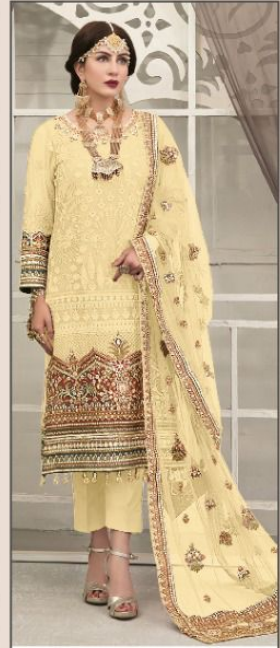

ALK D.NO.2056

TOP

Fox Georgette
with Embroidery

BOTTOM-INNER

Dull santoon

DUPATTA

Nazmin
with Embroidery

ALK

ALK

AL KHUSHBU

ALK D.NO.2054

TOP

Fox Georgette
with Embroidery

BOTTOM-INNER

Dull santoon

DUPATTA

Nazmin
with Embroidery

ALK-2053

ALK-2054

ALK-2055

ALK-2056

Emb Chiffon Dupatta

Emb Front

Emb Sleeves