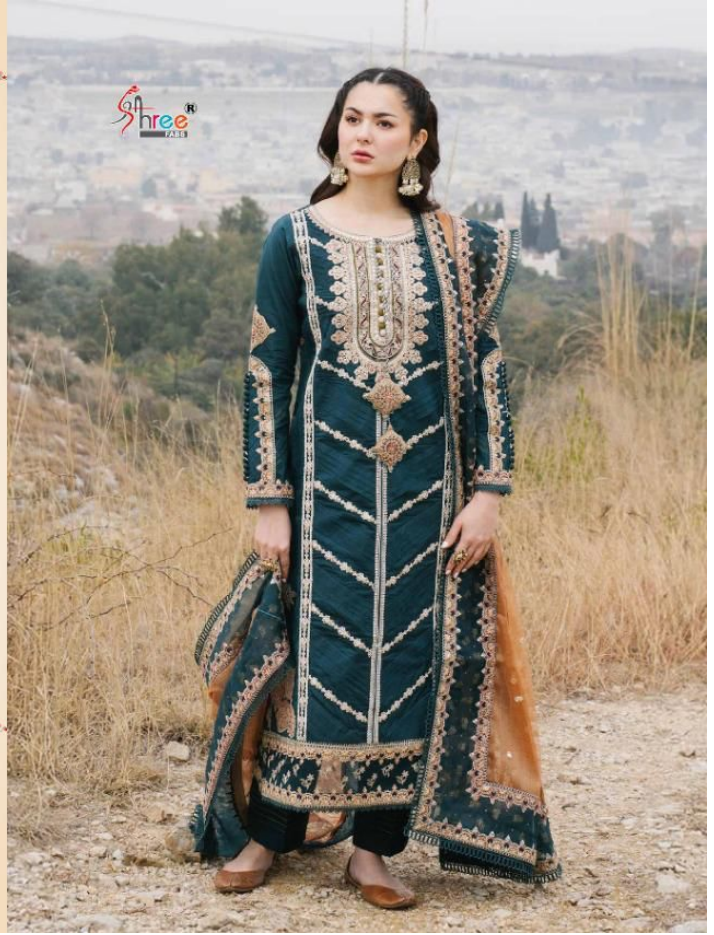

2247

Qalamkar
Lawn Collection
Vol-4