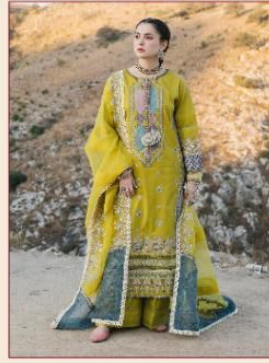

2251

Qalamkar
Lawn Collection
Vol-4

2246

2247

2250

2251

2248

2249

Qalamkar
 Lawn Collection
 Vol-4

Hellow to everyone
Shree FABS
present new looking and stylish printed designs

Qalamkar
Lawn Collection Vol-4

D.NO.	TOP	BOTTOM	DUPATTA	RATE
2246	CAMBRIC COTTON WITH HEAVY EMBROIDERY	SEMI LAWN	KOTA CHEX	1529.00
2247	CAMBRIC COTTON WITH HEAVY EMBROIDERY	SEMI LAWN	KOTA CHEX	1371.00
2248	CAMBRIC COTTON WITH HEAVY EMBROIDERY	SEMI LAWN	BUTTER FLY NET	1299.00
2249	CAMBRIC COTTON WITH HEAVY EMBROIDERY	SEMI LAWN	KOTA CHEX	1321.00
2250	CAMBRIC COTTON WITH HEAVY EMBROIDERY	SEMI LAWN	BUTTER FLY NET	1499.00
2251	CAMBRIC COTTON WITH HEAVY EMBROIDERY	SEMI LAWN	KOTA CHEX	1375.00