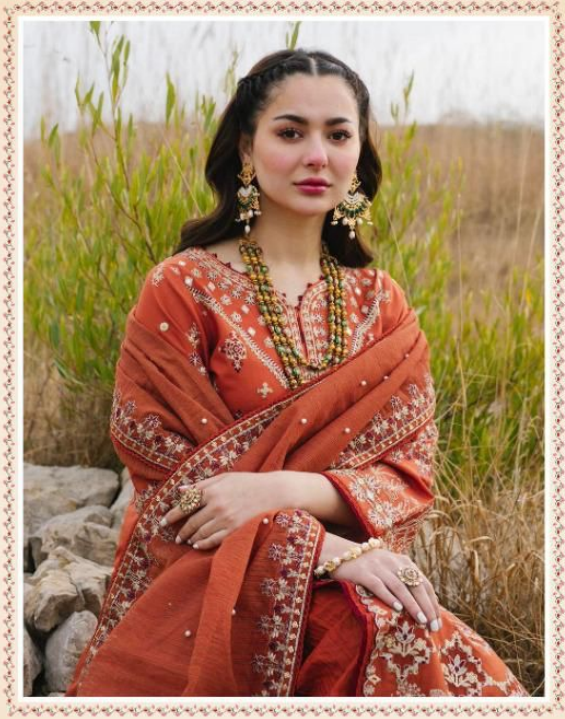

Shree®
LAWN

Qalamkar
Lawn Collection
Vol-4

2250

Qalamkar
Lawn Collection
Vol-4

Shree®
LAWN

Qalamkar
Lawn Collection
Vol-4

Shree®
LAWN

Qalamkar
Lawn Collection
Vol-4

Qalamkar
 Lawn Collection
 Vol-4

Hellow to everyone
Shree FABS
present new looking and stylish printed designs

Qalamkar
Lawn Collection Vol-4

D.NO.	TOP	BOTTOM	DUPATTA	RATE
2246	CAMBRIC COTTON WITH HEAVY EMBROIDERY	SEMI LAWN	KOTA CHEX	1529.00
2247	CAMBRIC COTTON WITH HEAVY EMBROIDERY	SEMI LAWN	KOTA CHEX	1371.00
2248	CAMBRIC COTTON WITH HEAVY EMBROIDERY	SEMI LAWN	BUTTER FLY NET	1299.00
2249	CAMBRIC COTTON WITH HEAVY EMBROIDERY	SEMI LAWN	KOTA CHEX	1321.00
2250	CAMBRIC COTTON WITH HEAVY EMBROIDERY	SEMI LAWN	BUTTER FLY NET	1499.00
2251	CAMBRIC COTTON WITH HEAVY EMBROIDERY	SEMI LAWN	KOTA CHEX	1375.00