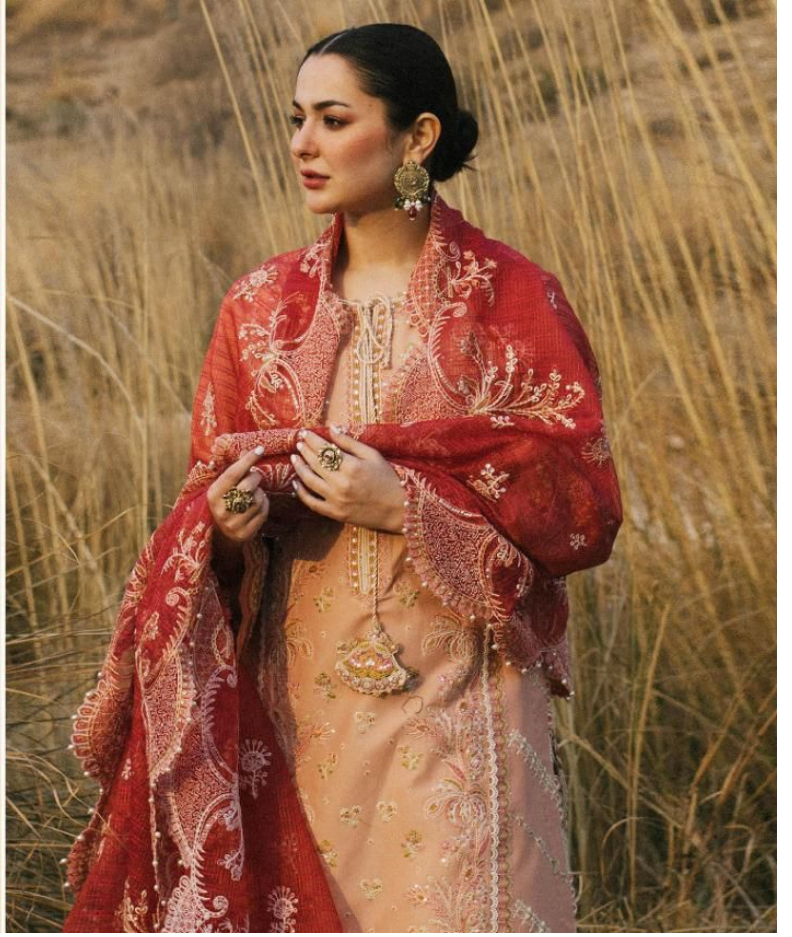

Qalamkar
Lawn Collection
Vol-4

Shree[®]
FABS

Qalamkar
Lawn Collection
Vol-4

Shree[®]
FABS

Shree®
2023

Qalamkar
Lawn Collection
Vol-4

2246

Qalamkar
Lawn Collection
Vol-4

Qalamkar
 Lawn Collection
 Vol-4

Hellow to everyone
Shree FABS
present new looking and stylish printed designs

Qalamkar
Lawn Collection Vol-4

D.NO.	TOP	BOTTOM	DUPATTA	RATE
2246	CAMBRIC COTTON WITH HEAVY EMBROIDERY	SEMI LAWN	KOTA CHEX	1529.00
2247	CAMBRIC COTTON WITH HEAVY EMBROIDERY	SEMI LAWN	KOTA CHEX	1371.00
2248	CAMBRIC COTTON WITH HEAVY EMBROIDERY	SEMI LAWN	BUTTER FLY NET	1299.00
2249	CAMBRIC COTTON WITH HEAVY EMBROIDERY	SEMI LAWN	KOTA CHEX	1321.00
2250	CAMBRIC COTTON WITH HEAVY EMBROIDERY	SEMI LAWN	BUTTER FLY NET	1499.00
2251	CAMBRIC COTTON WITH HEAVY EMBROIDERY	SEMI LAWN	KOTA CHEX	1375.00