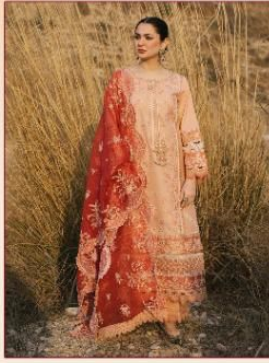

Shree®
LAWN

Qalamkar
Lawn Collection
Vol-4

2250

Qalamkar
Lawn Collection
Vol-4

Shree®
LAWN

Qalamkar
Lawn Collection
Vol-4

Shree®
LAWN

Qalamkar
Lawn Collection
Vol-4

2251

Qalamkar
Lawn Collection
Vol-4

2246

2247

2250

2251

2248

2249

Qalamkar
 Lawn Collection
 Vol-4

Hellow to everyone
Shree FABS
present new looking and stylish printed designs

Qalamkar
Lawn Collection Vol-4

D.NO.	TOP	BOTTOM	DUPATTA	RATE
2246	CAMBRIC COTTON WITH HEAVY EMBROIDERY	SEMI LAWN	KOTA CHEX	1529.00
2247	CAMBRIC COTTON WITH HEAVY EMBROIDERY	SEMI LAWN	KOTA CHEX	1371.00
2248	CAMBRIC COTTON WITH HEAVY EMBROIDERY	SEMI LAWN	BUTTER FLY NET	1299.00
2249	CAMBRIC COTTON WITH HEAVY EMBROIDERY	SEMI LAWN	KOTA CHEX	1321.00
2250	CAMBRIC COTTON WITH HEAVY EMBROIDERY	SEMI LAWN	BUTTER FLY NET	1499.00
2251	CAMBRIC COTTON WITH HEAVY EMBROIDERY	SEMI LAWN	KOTA CHEX	1375.00