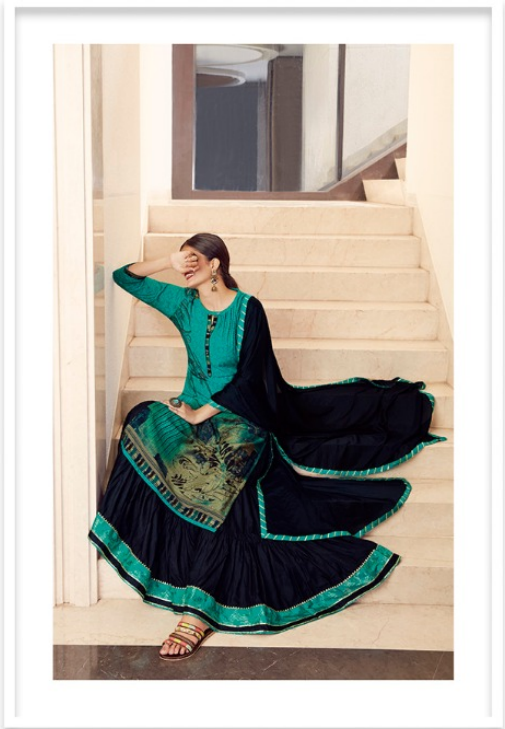

STEP OUT IN STYLE THIS SEASON

FABULOUS FASHION

VENUE

GRACEFUL

We've selected the key pieces that you must get your hands on before they fly off the racks.

TRADITIONAL GLAMOUR
12159

Kalaroop®

12160

A blend of colors that highlight every curve of the attractive design that in turn adorn you with your beauty.

12159

12160

12161

12162

VENUE

REDEMPTION

The finesse of subtle ethnic wear that meets the contemporary glam vividly explodes with minute details of elegance.