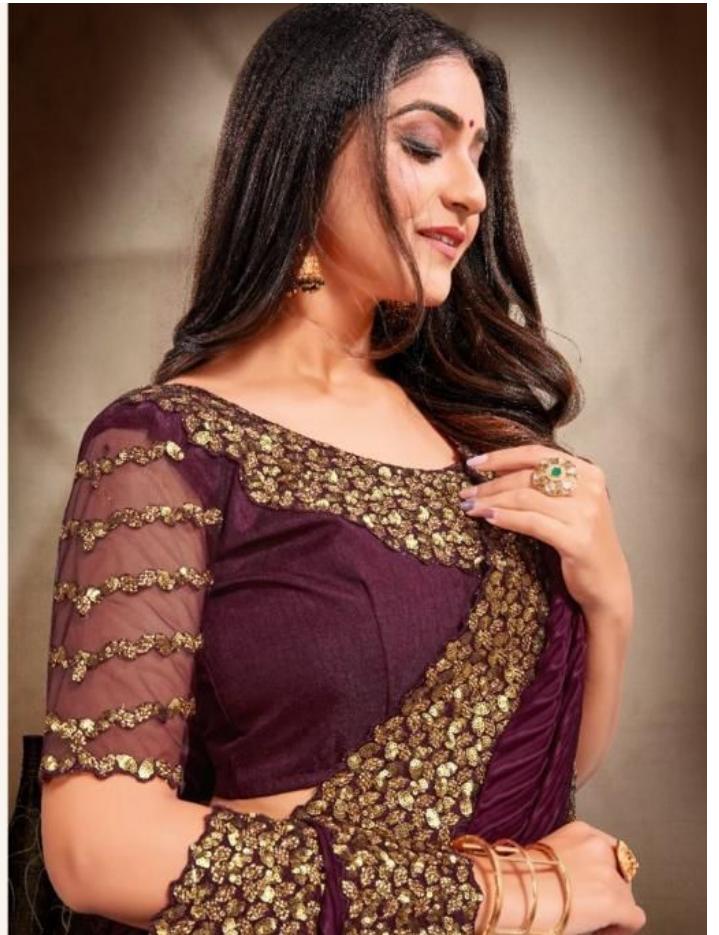

Weaved
with an
artful soul...

SOMETHING DIFFERENT & NEW LOOK
354 E

Fashion
is your
passion...

From rainbow colors of saree-yes, each saree gives different look to electro

354 B

Fashion
is your
passion...
www.greendesigns.in
354 A

Weaved
with an
artful soul...
SOMETHING DIFFERENT & NEW LOOK
354 C