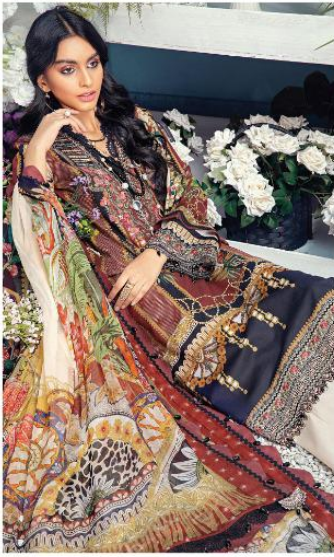

FAIR LADY
EXPORTS (I) PVT. LTD.

14006