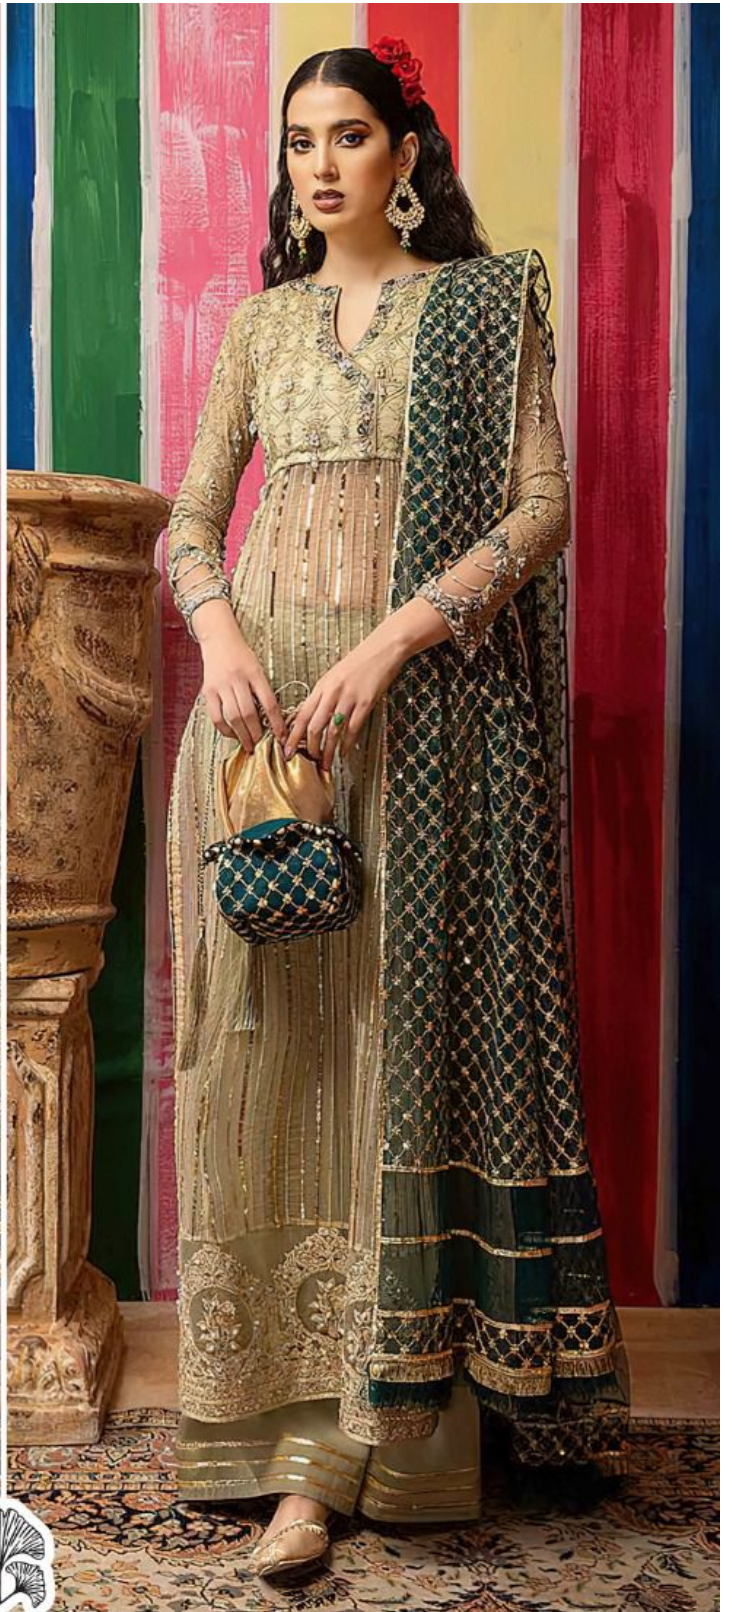

**ZAHA**

D.No.10018

**TOP** Faux Georgette with Embroidery

**BOTTOM-INNER** Dull santoon

**DUPATTA** Butterfly Net with Embroidery

**ZAHA**

D.No.10018

**TOP** Faux Georgette with Embroidery

**BOTTOM-INNER** Dull santoon

**DUPATTA** Butterfly Net with Embroidery