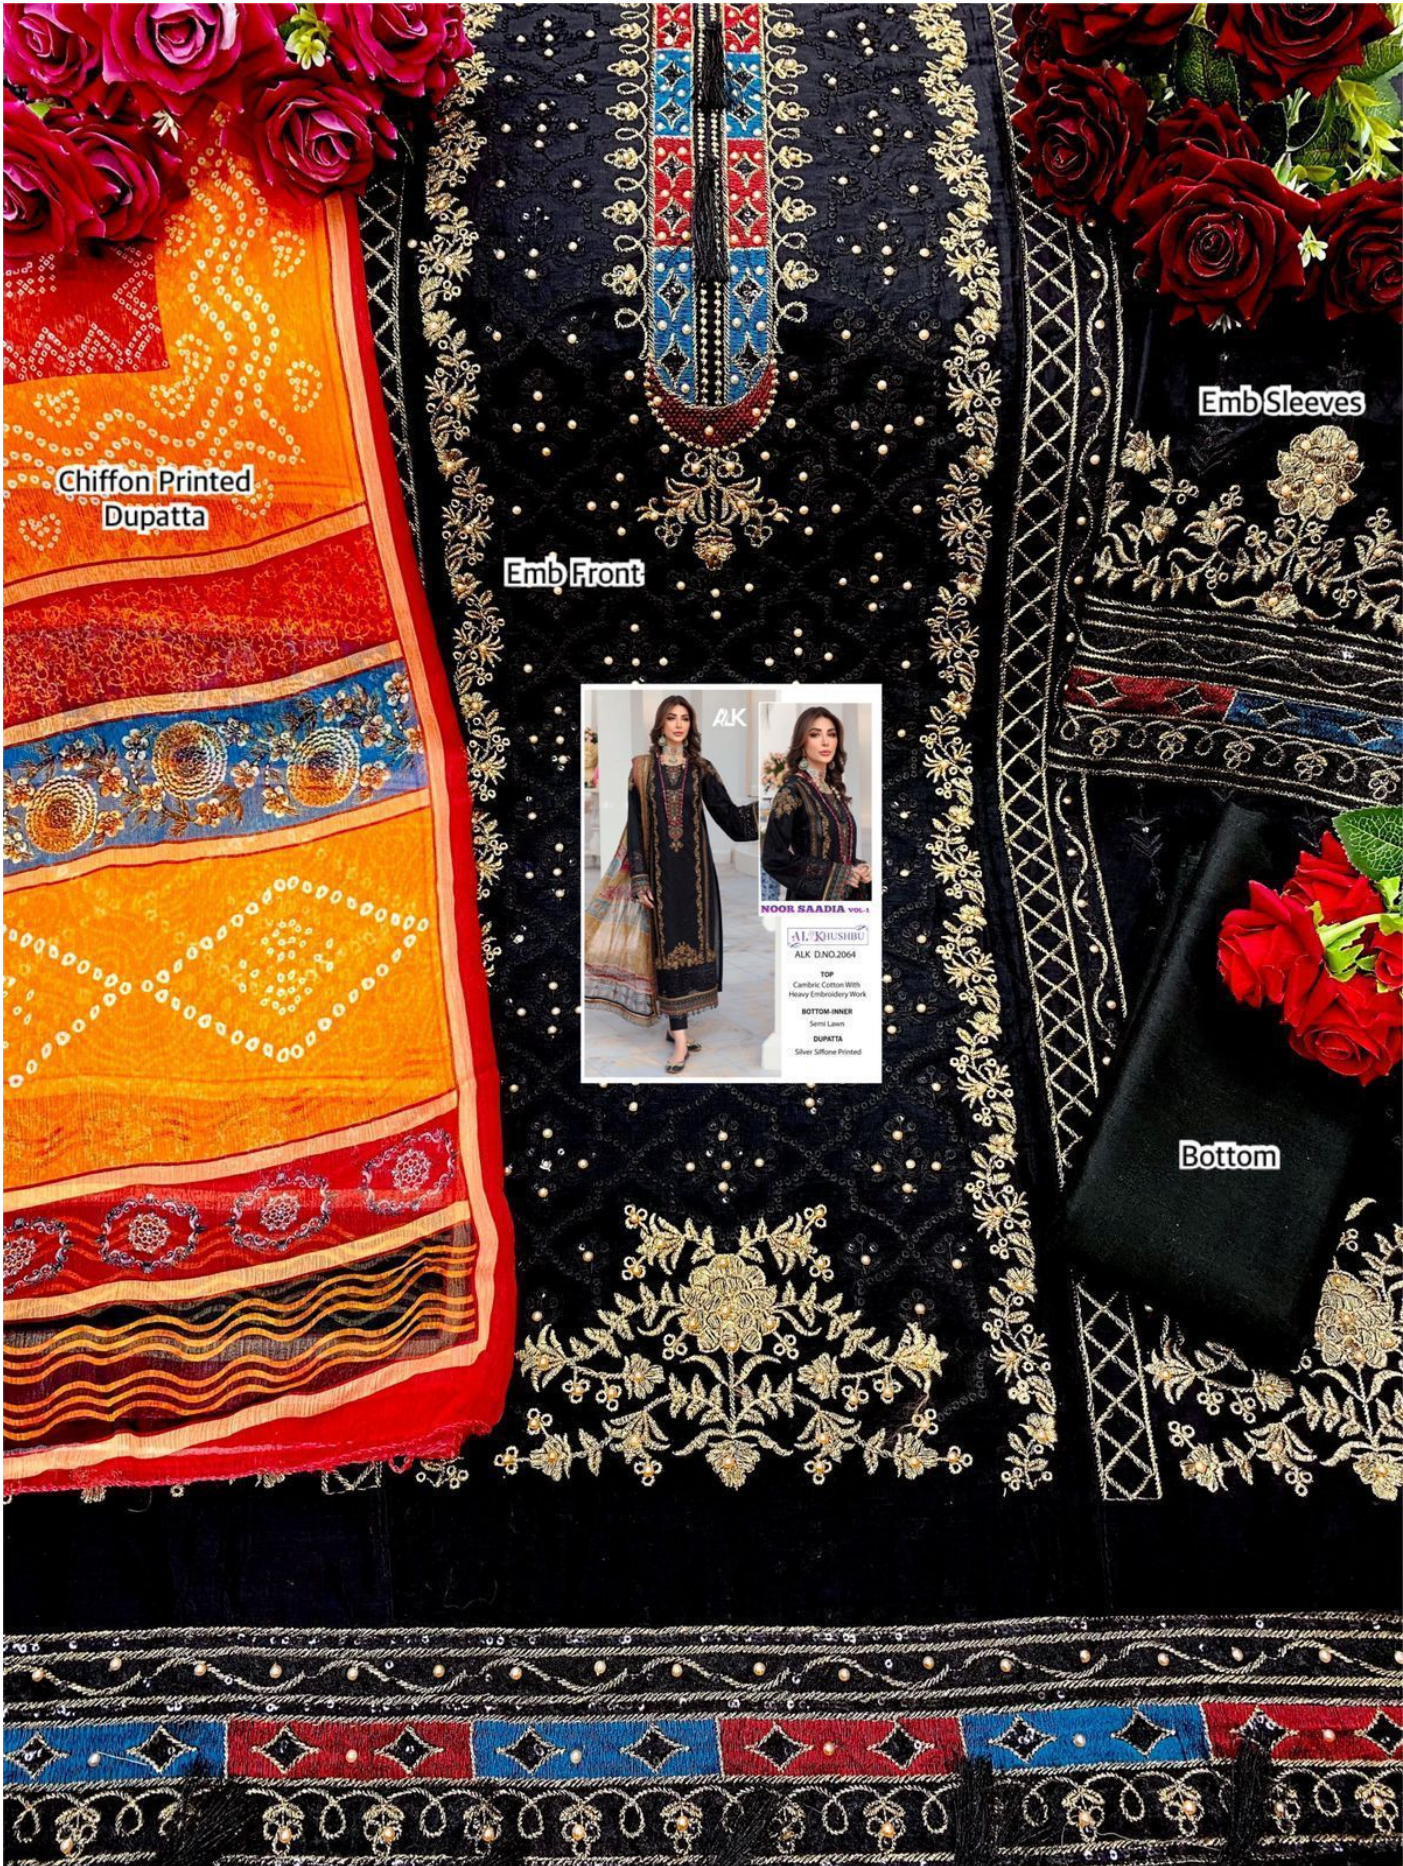

**NOOR SAADIA VOL-1**

**AL KHUSHBU**

ALK D.NO.2064

**TOP**

Cambric Cotton With  
Heavy Embroidery Work

**BOTTOM-INNER**

Semi Lawn

**DUPATTA**

Silver Siffone Printed

**NOOR SAADIA VOL-1**

**AL KHUSHBU**

ALK D.NO.2064

**TOP**

Cambric Cotton With  
Heavy Embroidery Work

**BOTTOM-INNER**

Semi Lawn

**DUPATTA**

Silver Siffone Printed

Emb Sleeves

Chiffon Printed Dupatta

Emb Front

NOOR SAADIA Vol. 1  
AL KHUSHBU  
ALK DNO.2064  
TOP  
Cambic Cotton With  
Heavy Embroidery Work  
BOTTOM INNER  
Semi Lائن  
DUPATTA  
Silver Siffone Printed