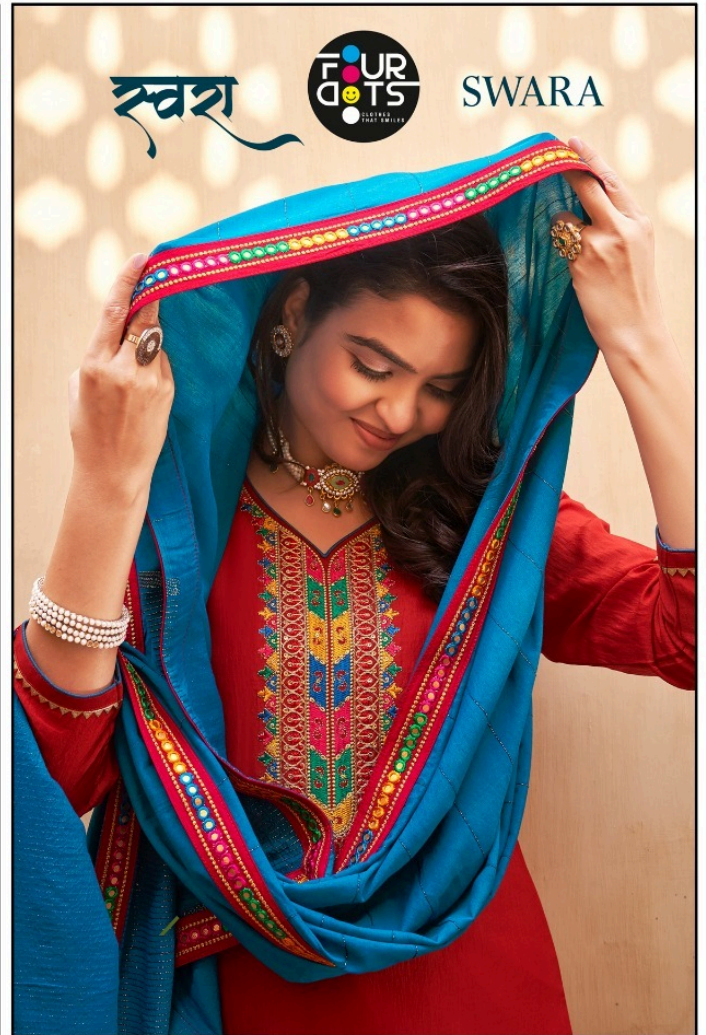

COMING SOON

Has Launched New Catalogue

स्वरा SWARA

BOOK NOW